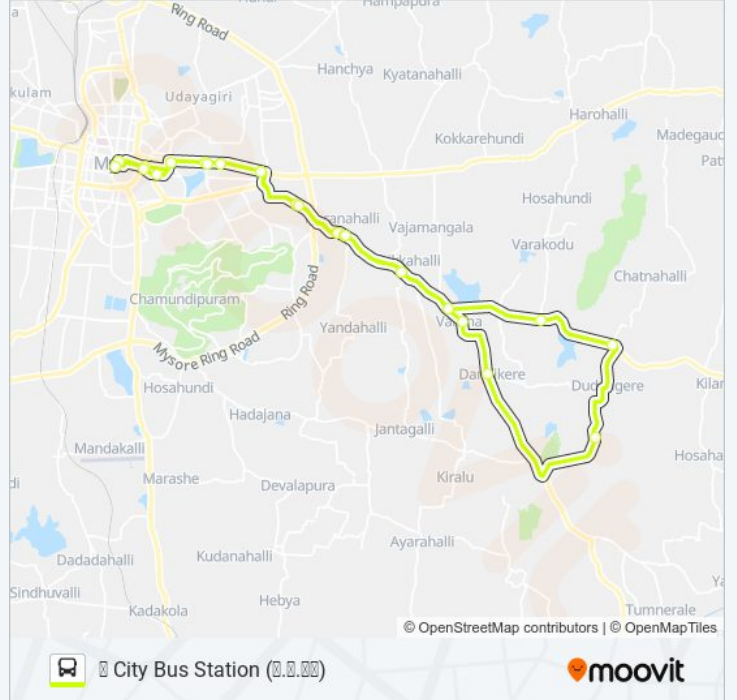

Milk Dairy ( )

Nazarabad ( )

Gandhivana

Hardinge Circle

City Bus Station ( )

345M bus time schedules and route maps are available in an offline PDF at moovitapp.com. Use the Moovit App to see live bus times, train schedule or subway schedule, and step-by-step directions for all public transit in Mysore.

© 2024 Moovit - All Rights Reserved