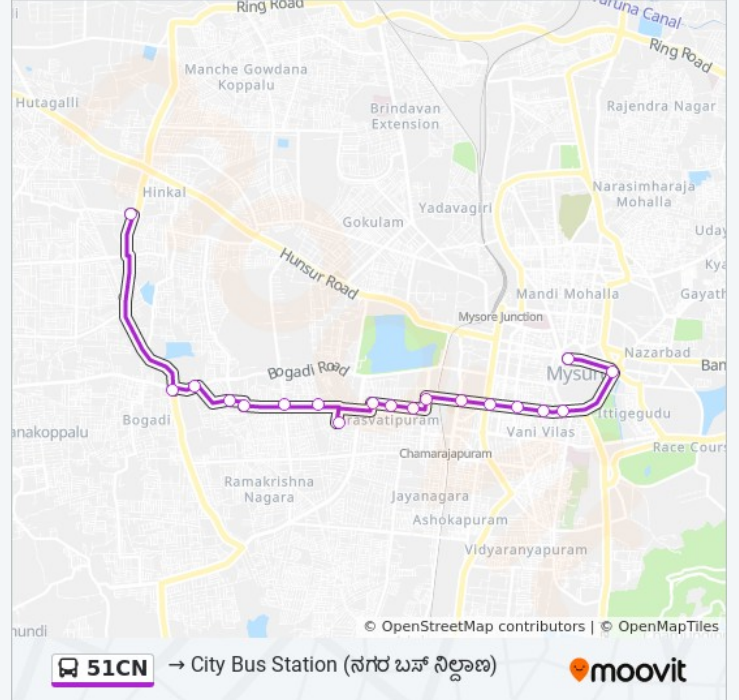

Ring Road Junction ( )

Vijaya Nagara Depot

51CN bus time schedules and route maps are available in an offline PDF at moovitapp.com. Use the [Moovit App](#) to see live bus times, train schedule or subway schedule, and step-by-step directions for all public transit in Mysore.

[About Moovit](#) • [MaaS Solutions](#) • [Supported Countries](#) • [Mooviter Community](#)

© 2024 Moovit - All Rights Reserved

Check Live Arrival Times