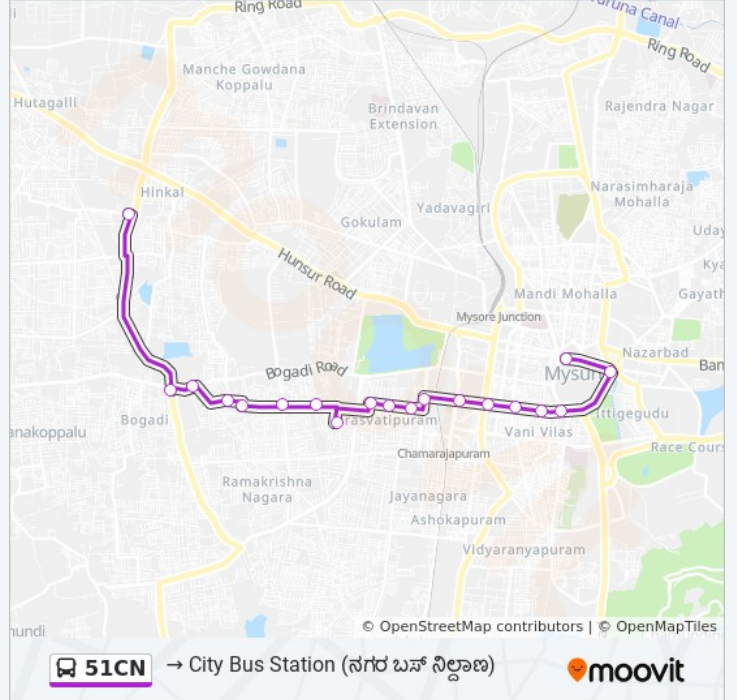

Saraswathipuram 1st Main

Fire Brigade ()

Maharaja College Hostel ()

Ramaswamy Circle ()

Seetha Vilas Choultry ()

Laxmi Talkies ()

Sanskrit Pathashale

51CN bus Time Schedule

→ City Bus Station () Route
Timetable:

Sunday	08:10
Monday	08:10
Tuesday	08:10
Wednesday	08:10
Thursday	08:10
Friday	08:10
Saturday	08:10

51CN bus Info

Direction: → City Bus Station ()

Stops: 19

Trip Duration: 26 min

Line Summary:

Hardinge Circle

City Bus Station ()

Direction: → Vijaya Nagara Depot ()

17 stops

[VIEW LINE SCHEDULE](#)

City Bus Stand Platform 15

Laxmi Talkies ()

Sunday	13:15
Monday	13:15
Tuesday	13:15
Wednesday	13:15
Thursday	13:15
Friday	13:15
Saturday	13:15

51CN bus Info

Direction: → Vijaya Nagara Depot ()

Stops: 17

Trip Duration: 20 min

Line Summary:

Ring Road Junction ()