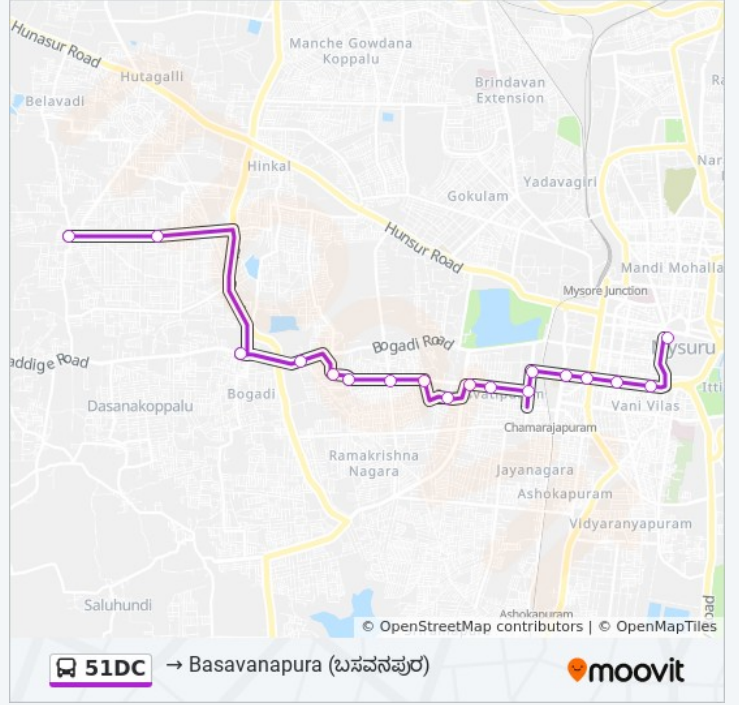

51DC

→ Basavanapura ()

Get The App

The 51DC bus line (→ Basavanapura ()) has 2 routes. For regular weekdays, their operation hours are:
 (1) → Basavanapura (): 08:30 - 13:25(2) → City Bus Station (): 09:15 - 11:25
 Use the Moovit App to find the closest 51DC bus station near you and find out when is the next 51DC bus arriving.

51DC bus Time Schedule

→ Basavanapura () Route Timetable:

Sunday	08:30 - 13:25
Monday	08:30 - 13:25
Tuesday	08:30 - 13:25
Wednesday	08:30 - 13:25
Thursday	08:30 - 13:25
Friday	08:30 - 13:25
Saturday	08:30 - 13:25

51DC bus Info

Direction: → Basavanapura ()

Stops: 18

Trip Duration: 23 min

Line Summary:

Direction: → City Bus Station ()

20 stops

[VIEW LINE SCHEDULE](#)

51DC bus Info

Direction: → City Bus Station ()

Stops: 20

Trip Duration: 25 min

Line Summary:

)
Laxmi Talkies ()
Sanskrit Pathashale
Hardinge Circle
City Bus Station ()

51DC bus time schedules and route maps are available in an offline PDF at moovitapp.com. Use the [Moovit App](#) to see live bus times, train schedule or subway schedule, and step-by-step directions for all public transit in Mysore.