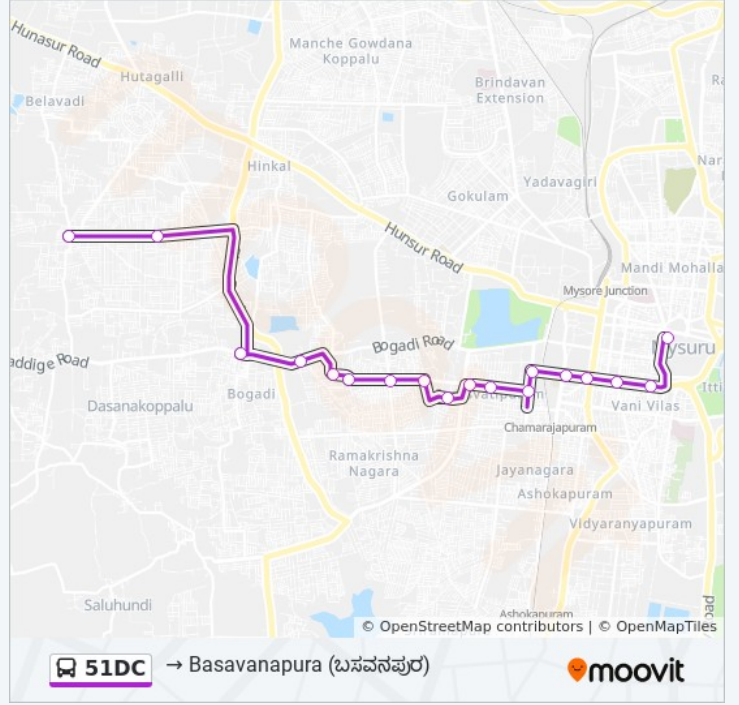

51DC

→ Basavanapura ()

Get The App

The 51DC bus line (→ Basavanapura ()) has 2 routes. For regular weekdays, their operation hours are:
 (1) → Basavanapura (): 08:30 - 13:25(2) → City Bus Station (): 09:15 - 11:25
 Use the Moovit App to find the closest 51DC bus station near you and find out when is the next 51DC bus arriving.

Direction: → Basavanapura ()

18 stops

[VIEW LINE SCHEDULE](#)

- City Bus Stand Platform 15
- Laxmi Talkies ()
- Seetha Vilas Choultry ()
- Ramaswamy Circle ()
- Maharaja College Hostel ()
- Fire Brigade ()
- Saraswathipuram 1st Main (1)
- Saraswathipuram Park ()
- Bake Point ()
- Kamakshi Hospital ()
- Maruthi Temple ()
- Maruthi Tent
- Bogadi Vijaya Bank ()
- Sangam Bhandar ()
- Amrutanandamayi Mutt ()
- Bogadi ()
- Theju Corner ()
- Basavanapura

51DC bus Time Schedule

→ Basavanapura () Route Timetable:

Sunday	08:30 - 13:25
Monday	08:30 - 13:25
Tuesday	08:30 - 13:25
Wednesday	08:30 - 13:25
Thursday	08:30 - 13:25
Friday	08:30 - 13:25
Saturday	08:30 - 13:25

51DC bus Info

Direction: → Basavanapura ()

Stops: 18

Trip Duration: 23 min

Line Summary:

Direction: → City Bus Station ()

20 stops

[VIEW LINE SCHEDULE](#)