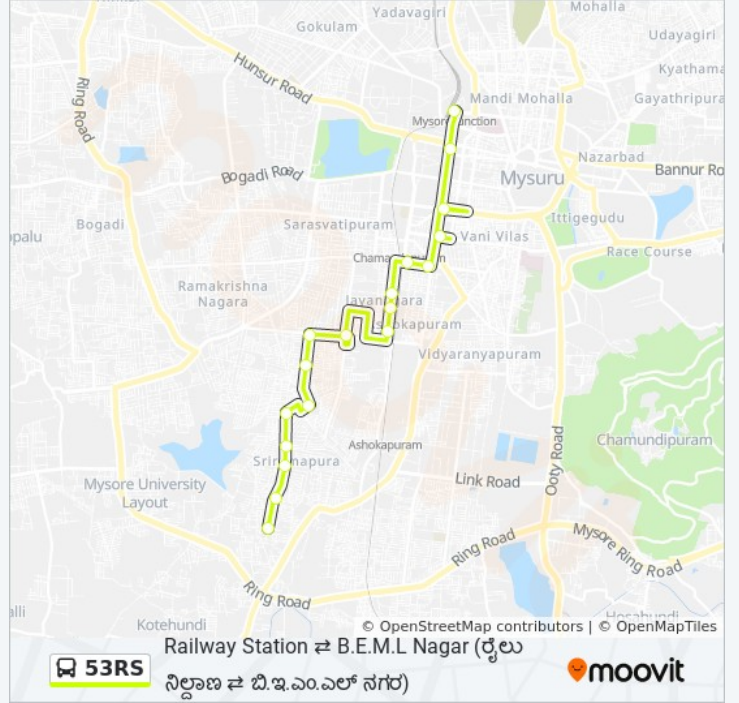

Use the Moovit App to find the closest 53RS bus station near you and find out when is the next 53RS bus arriving.

Direction: → B.E.M.L Nagar ()

18 stops

[VIEW LINE SCHEDULE](#)

- Railway Station ()
- Maharani College ()
- Ramaswamy Circle ()
- R.T.O ()
- Ashoka Circle ()
- Under Bridge ()
- Jayanagar Park ()
- Sankethi Hostel ()
- Ramamandira ()
- Kuvempu Nagar K.E.B ()
- Kuvempu Nagar Complex ()
- M Block ()
- Kuvempu Nagar ()
- Vivekananda Circle ()
- Amrutha Bakery ()
- Sri Rampura Water Tank ()
- V.B Bakery ()
- B.E.M.L Nagar ()

53RS bus Time Schedule

→ B.E.M.L Nagar () Route
Timetable:

Sunday	21:15
Monday	21:15
Tuesday	21:15
Wednesday	21:15
Thursday	21:15
Friday	21:15
Saturday	21:15

53RS bus Info

Direction: → B.E.M.L Nagar ()

Stops: 18

Trip Duration: 19 min

Line Summary:

Direction: → Railway Station ()

18 stops

[VIEW LINE SCHEDULE](#)

- B.E.M.L Nagar (. . .)
- V.B Bakery (.)
- Sri Rampura Water Tank ()
- Amrutha Bakery ()
- Vivekananda Circle ()
- Kuvempu Nagar Bus Stand ()
- M Block ()
- Kuvempu Nagar Complex ()
- Kuvempu Nagar K.E.B (. .)
- Ramamandira ()
- Sankethi Hostel ()
- Jayanagar Park ()
- Under Bridge ()
- Ashoka Circle ()
- R.T.O (. .)
- Ramaswamy Circle ()

53RS bus Time Schedule

→ Railway Station () Route

Timetable:

Sunday	20:30
Monday	20:30
Tuesday	20:30
Wednesday	20:30
Thursday	20:30
Friday	20:30
Saturday	20:30

53RS bus Info

Direction: → Railway Station ()