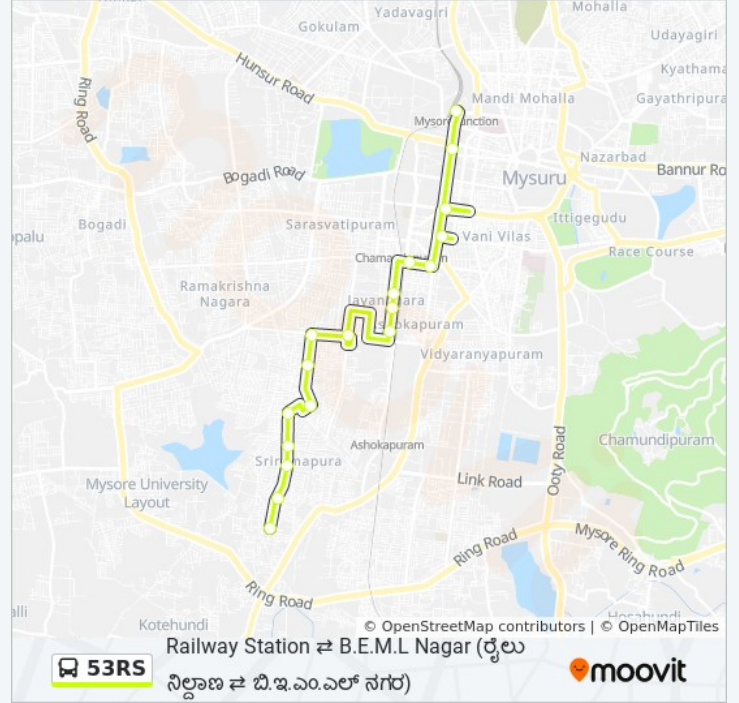

Use the Moovit App to find the closest 53RS bus station near you and find out when is the next 53RS bus arriving.

Direction: → B.E.M.L Nagar ()

18 stops

[VIEW LINE SCHEDULE](#)

- Railway Station ()
- Maharani College ()
- Ramaswamy Circle ()
- R.T.O ()
- Ashoka Circle ()
- Under Bridge ()
- Jayanagar Park ()
- Sankethi Hostel ()
- Ramamandira ()
- Kuvempu Nagar K.E.B ()
- Kuvempu Nagar Complex ()
- M Block ()
- Kuvempu Nagar ()
- Vivekananda Circle ()
- Amrutha Bakery ()
- Sri Rampura Water Tank ()
- V.B Bakery ()
- B.E.M.L Nagar ()

Trip Duration: 19 min

Line Summary:

Direction: → Railway Station ()

18 stops

[VIEW LINE SCHEDULE](#)

- B.E.M.L Nagar (. . .)
- V.B Bakery (.)
- Sri Rampura Water Tank ()
- Amrutha Bakery ()
- Vivekananda Circle ()
- Kuvempu Nagar Bus Stand ()
- M Block ()
- Kuvempu Nagar Complex ()
- Kuvempu Nagar K.E.B (. .)
- Ramamandira ()
- Sankethi Hostel ()
- Jayanagar Park ()
- Under Bridge ()
- Ashoka Circle ()
- R.T.O (. .)
- Ramaswamy Circle ()

53RS bus Time Schedule

→ Railway Station () Route

Timetable:

Sunday	20:30
Monday	20:30
Tuesday	20:30
Wednesday	20:30
Thursday	20:30
Friday	20:30
Saturday	20:30

53RS bus Info

Direction: → Railway Station ()

Stops: 18

Trip Duration: 18 min

Line Summary:

Maharani College ()

Railway Station ()

53RS bus time schedules and route maps are available in an offline PDF at moovitapp.com. Use the [Moovit App](#) to see live bus times, train schedule or subway schedule, and step-by-step directions for all public transit in Mysore.