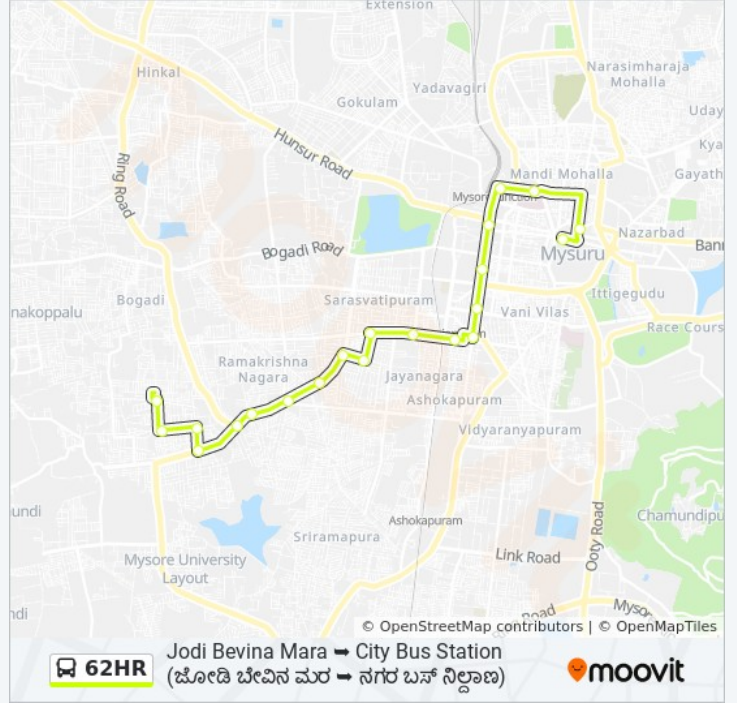

Jodi Bevina Mara City Bus Station ()

Get The App

The 62HR bus line Jodi Bevina Mara City Bus Station () has one route.

For regular weekdays, their operation hours are:

(1) City Bus Station (): 08:00

Use the Moovit App to find the closest 62HR bus station near you and find out when is the next 62HR bus arriving.

Direction: City Bus Station ()

21 stops

[VIEW LINE SCHEDULE](#)

- Jodi Bevina Mara ()
- Water Tank ()
- Kanaka Circle ()
- Netaji Circle ()
- Ring Road ()
- Jayalakshmi College ()
- Ramakrishna Nagar Circle ()
- Double Road Water Tank ()
- Kuvempu Circle
- Gnanaganga School ()
- Akshaya Bhandar ()
- K.G Koppal ()
- Under Bridge ()
- Ashoka Circle ()
- R.T.O (. .)
- Ramaswamy Circle ()
- Maharani College ()
- Railway Station ()
- K.R Hospital (.)

62HR bus Time Schedule

City Bus Station () Route
Timetable:

Sunday	08:00
Monday	08:00
Tuesday	08:00
Wednesday	08:00
Thursday	08:00
Friday	08:00
Saturday	08:00

62HR bus Info

Direction: City Bus Station ()

Stops: 21

Trip Duration: 31 min

Line Summary:

Dodda Gadiyara ()

City Bus Station ()

62HR bus time schedules and route maps are available in an offline PDF at moovitapp.com. Use the [Moovit App](#) to see live bus times, train schedule or subway schedule, and step-by-step directions for all public transit in Mysore.