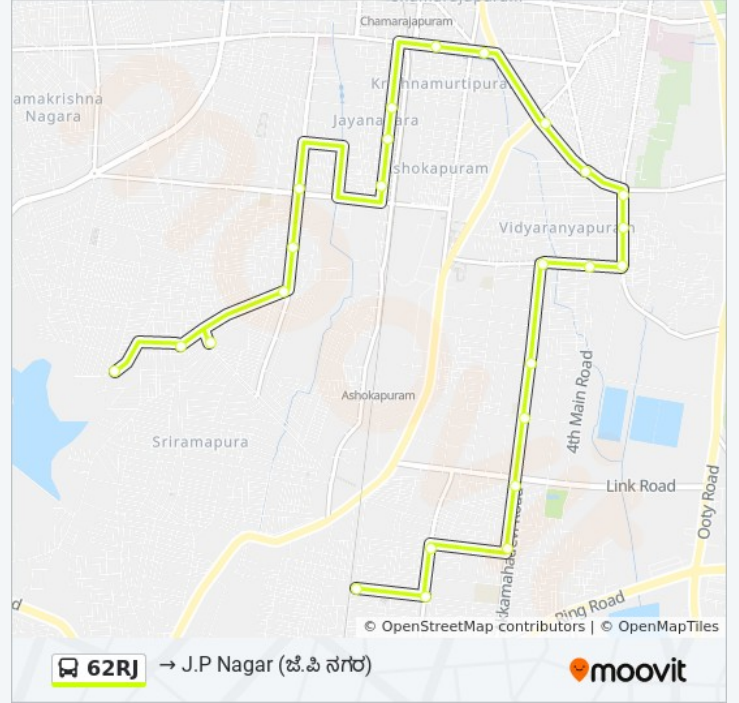

Gobli Mara ( )

Kavitha Bakery ( )

Police Booth ( )

J.P Nagar (.)

Direction: → Ramakrishna Nagar H Block ( )

23 stops

[VIEW LINE SCHEDULE](#)

J.P Nagar (.)

Police Booth ( )

Kavitha Bakery ( )

Gobli Mara ( )

Shanidevara Temple ( )

Maharshi Public School ( )

Ganesh Temple ( )

Sterling Talkies ( )

Mahalakshmi Stores ( )

Ramalingeshwara Temple ( )

Chamundipuram ( )

Five Light Circle ( )

Ashoka Circle ( )

Under Bridge ( )

Jayanagar Park ( )

Sankethi Hostel ( )

Ramamandira ( )

Kuvempu Nagar K.E.B (. .)

62RJ bus Time Schedule

→ Ramakrishna Nagar H Block ( )
Route Timetable:

Sunday	08:45
Monday	08:45
Tuesday	08:45
Wednesday	08:45
Thursday	08:45
Friday	08:45
Saturday	08:45

62RJ bus Info

Direction: → Ramakrishna Nagar H Block ( )

Stops: 23

Trip Duration: 31 min

Line Summary: