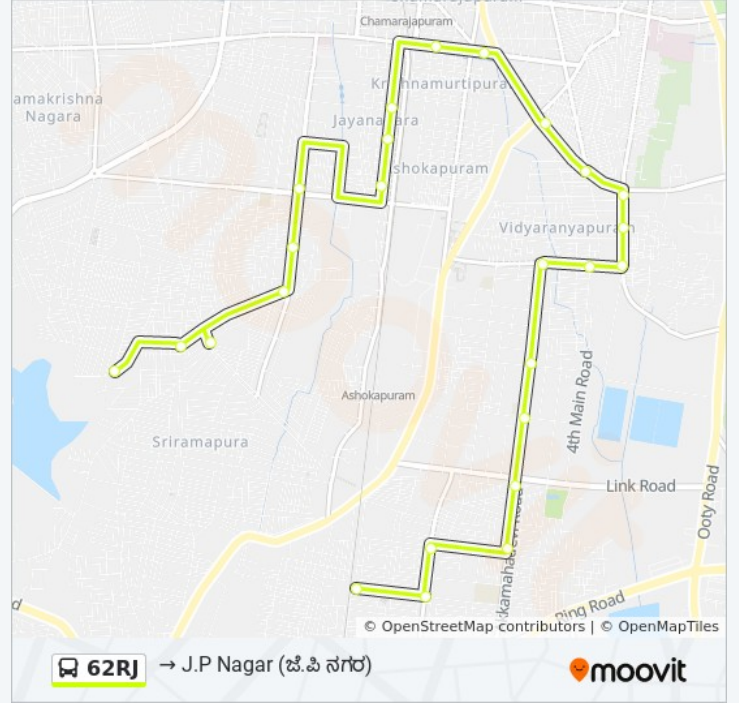

### 62RJ bus Info

**Direction:** → Ramakrishna Nagar H Block ( )

**Stops:** 23

**Trip Duration:** 31 min

**Line Summary:**

R.M.P Quarters ( )

Aravinda Nagar ( )

Kuvempu Nagar ( )

Vivekananda Circle ( )

Ramakrishna Nagar H Block ( )

62RJ bus time schedules and route maps are available in an offline PDF at [moovitapp.com](https://moovitapp.com). Use the [Moovit App](#) to see live bus times, train schedule or subway schedule, and step-by-step directions for all public transit in Mysore.