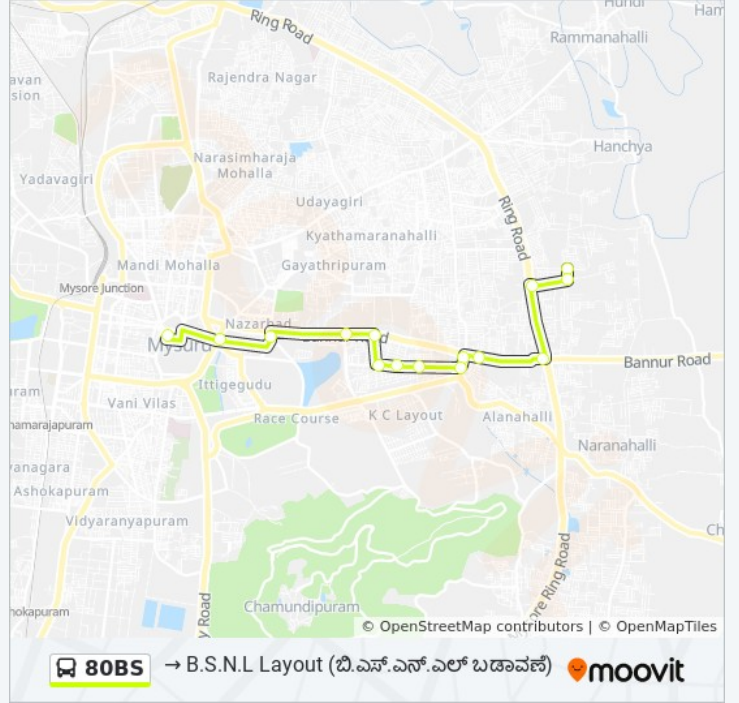

Use the Moovit App to find the closest 80BS bus station near you and find out when is the next 80BS bus arriving.

**Direction: → B.S.N.L Layout**

( . . . . . )

15 stops

[VIEW LINE SCHEDULE](#)

- C.B.S Platform 21/2 ( . . . . . 21/2)
- Hardinge Circle
- Nazarabad ( . . . . . )
- Milk Dairy ( . . . . . )
- Geetha Convent
- A.V Hospital ( . . . . . )
- Ganesha Temple ( . . . . . )
- Palya Gate ( . . . . . )
- Sangeetha Corner
- Yaraganahalli Circle
- Cauvery Hospital
- Ring Road ( . . . . . )
- Manasi Nagar Cross ( . . . . . )
- Manasi Nagar Park ( . . . . . )
- B.S.N.L Layout ( . . . . . )

**80BS bus Time Schedule**

→ B.S.N.L Layout ( . . . . . )

Route Timetable:

Sunday	13:10
Monday	13:10
Tuesday	13:10
Wednesday	13:10
Thursday	13:10
Friday	13:10
Saturday	13:10

**80BS bus Info**

**Direction:** → B.S.N.L Layout ( . . . . . )

**Stops:** 15

**Trip Duration:** 18 min

**Line Summary:**

**Direction:** → City Bus Station ( )

15 stops

[VIEW LINE SCHEDULE](#)

B.S.N.L Layout ( )

Manasi Nagar Park ( )

Manasi Nagar Cross ( )

Ring Road ( )

Cauvery Hospital

Yaraganahalli Circle

Sangeetha Corner

Palya Gate ( )

Ganesha Temple ( )

A.V Hospital ( )