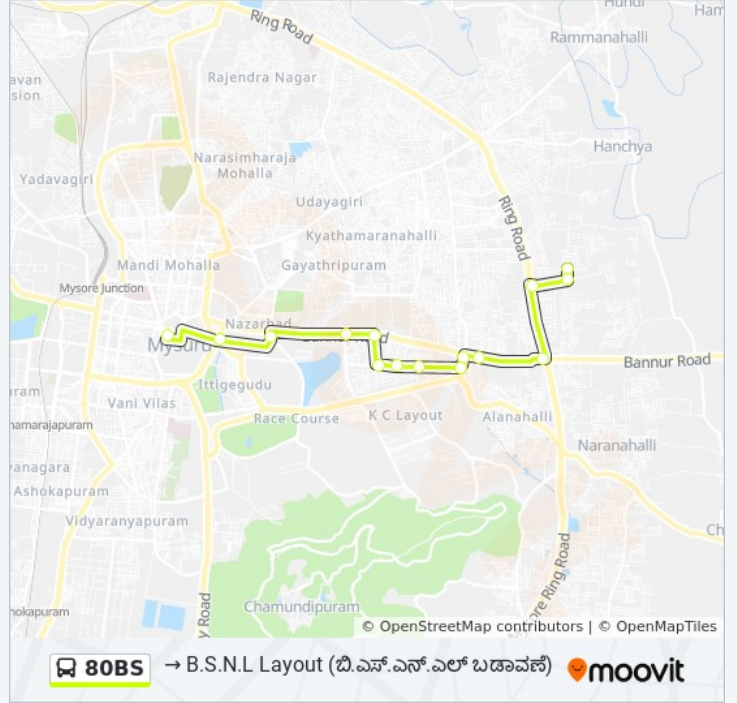

**Stops:** 15

**Trip Duration:** 18 min

**Line Summary:**

**Direction:** → City Bus Station ( )

15 stops

[VIEW LINE SCHEDULE](#)

B.S.N.L Layout ( )

Manasi Nagar Park ( )

### 80BS bus Time Schedule

→ City Bus Station ( ) Route

Timetable:

Sunday	13:40
Monday	13:40
Tuesday	13:40
Wednesday	13:40
Thursday	13:40
Friday	13:40
Saturday	13:40

### 80BS bus Info

**Direction:** → City Bus Station ( )

**Stops:** 15

**Trip Duration:** 19 min

**Line Summary:**

80BS bus time schedules and route maps are available in an offline PDF at moovitapp.com. Use the [Moovit App](#) to see live bus times, train schedule or subway schedule, and step-by-step directions for all public transit in Mysore.