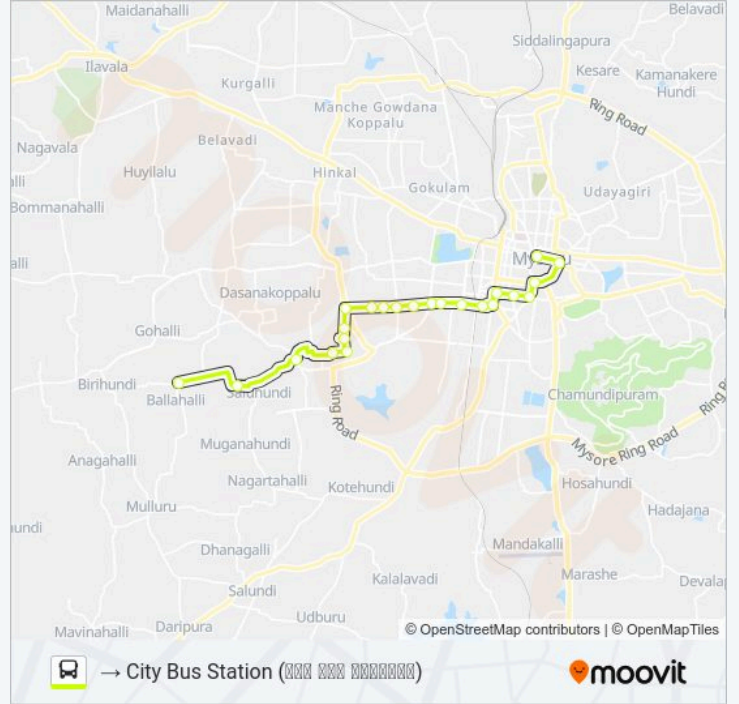

Siddappa Square (ಸಿಡ್ಡಪ್ಪಾ ಚೌಕ)

Vani Vilas Market (ವನಿ ವಿಲಾಸ ಮಾರುಕಟ್ಟೆ)

Sanskrit Pathashale

Hardinge Circle

City Bus Station (ಸಿಟಿ ಬಸ್ ನಿಲ್ದಾಣ)

91BL bus time schedules and route maps are available in an offline PDF at moovitapp.com. Use the Moovit App to see live bus times, train schedule or subway schedule, and step-by-step directions for all public transit in Mysore.

© 2025 Moovit - All Rights Reserved