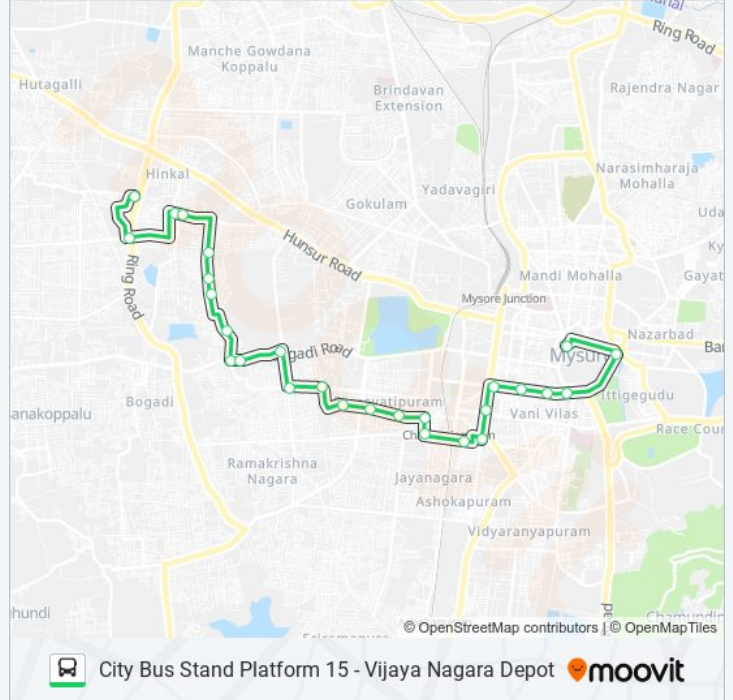

K.G Koppal (.)

Under Bridge ()

Ashoka Circle ()

95AD bus Time Schedule

City Bus Stand Platform 15 Route Timetable:

Sunday	06:25 - 13:50
Monday	06:25 - 13:50
Tuesday	06:25 - 13:50
Wednesday	06:25 - 13:50
Thursday	06:25 - 13:50
Friday	06:25 - 13:50
Saturday	06:25 - 13:50

95AD bus Info

Direction: City Bus Stand Platform 15

Stops: 27

Trip Duration: 29 min

Line Summary:

R.T.O (. .)

Ramaswamy Circle ()

Seetha Vilas Choultry ()

Laxmi Talkies ()

Sanskrit Pathashale

Hardinge Circle

City Bus Stand Platform 15

Direction: Vijaya Nagara Depot

23 stops

[VIEW LINE SCHEDULE](#)

City Bus Stand Platform 15

95AD bus Time Schedule

Vijaya Nagara Depot Route Timetable:

Sunday	18:20
Monday	18:20
Tuesday	18:20
Wednesday	18:20
Thursday	18:20
Friday	18:20
Saturday	18:20

95AD bus Info

Direction: Vijaya Nagara Depot

Stops: 23