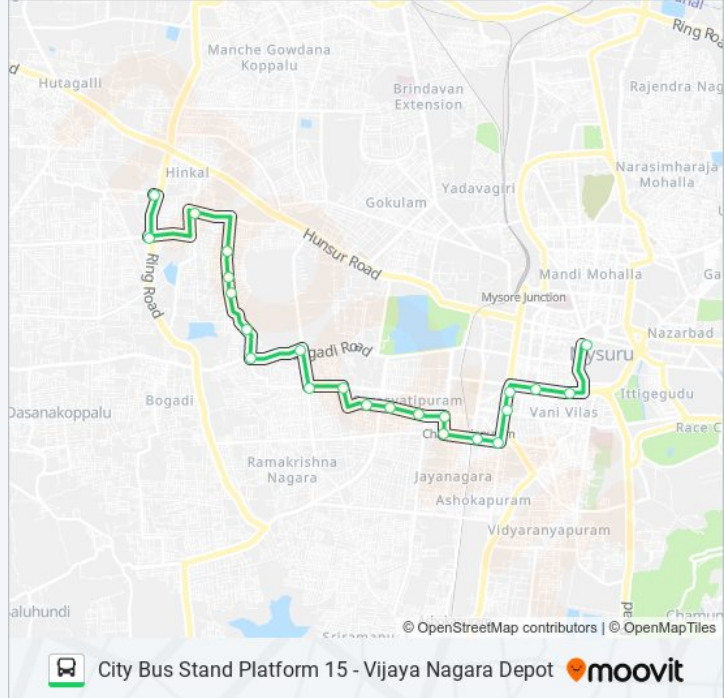

The 95AD bus line (City Bus Stand Platform 15 - Vijaya Nagara Depot) has 2 routes. For regular weekdays, their operation hours are:

(1) City Bus Stand Platform 15: 06:25 - 13:50(2) Vijaya Nagara Depot: 18:20

Use the Moovit App to find the closest 95AD bus station near you and find out when is the next 95AD bus arriving.

Direction: City Bus Stand Platform 15

27 stops

[VIEW LINE SCHEDULE](#)

Vijaya Nagara Depot

95AD bus Time Schedule

Vijaya Nagara Depot Route Timetable:

Sunday	18:20
Monday	18:20
Tuesday	18:20
Wednesday	18:20
Thursday	18:20
Friday	18:20
Saturday	18:20

95AD bus Info

Direction: Vijaya Nagara Depot

Stops: 23

Trip Duration: 33 min

Line Summary:

Bevina Mara

Mahalakshmi Bhandar

Sangam Circle

Basavaraju Circle

Vijayanagar 4th Stage / Ring Road

Vijaya Nagara Depot