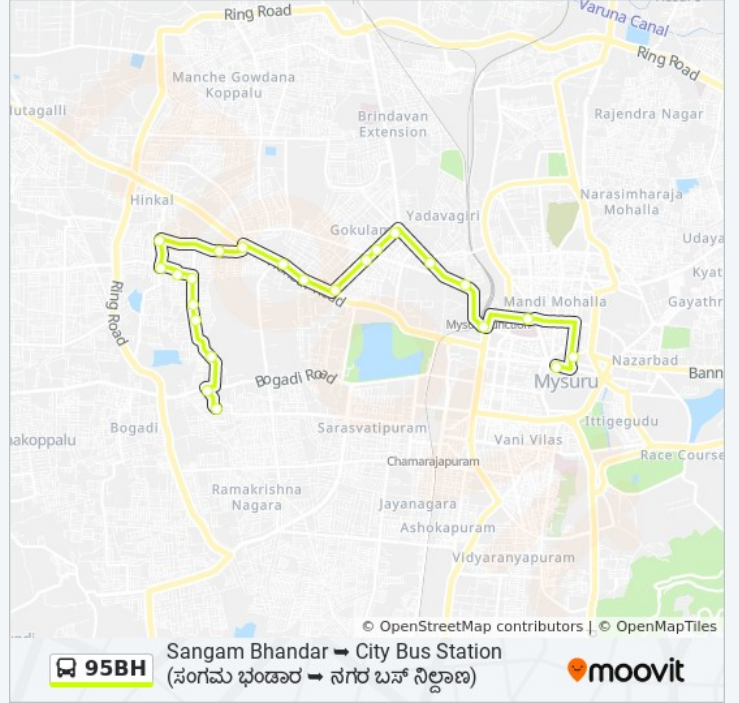

95BH

Sangam Bhandar City Bus Station ()

Get The App

The 95BH bus line Sangam Bhandar City Bus Station () has one route. For regular weekdays, their operation hours are:

(1) City Bus Station (): 07:45

Use the Moovit App to find the closest 95BH bus station near you and find out when is the next 95BH bus arriving.

Direction: City Bus Station ()

23 stops

[VIEW LINE SCHEDULE](#)

- Sangam Bhandar ()
- Harsha Bar
- Nirmithi Kendra
- Bevina Mara
- Mahalakshmi Bhandar
- Sangam Circle
- Chowdeshwari Temple ()
- Sampath Nursery ()
- Basavaraju Circle
- Ashoka Bakery ()
- Aishwarya Petrol Bunk ()
- Premier Studio ()
- B.M Hospital ()
- St Joseph Convent ()
- Mathru Mandali ()
- V.V Puram Post Office ()
- Vonti Koppal Temple ()
- Akashavani ()

95BH bus Time Schedule

City Bus Station () Route
Timetable:

Sunday	07:45
Monday	07:45
Tuesday	07:45
Wednesday	07:45
Thursday	07:45
Friday	07:45
Saturday	07:45

95BH bus Info

Direction: City Bus Station ()

Stops: 23

Trip Duration: 33 min

Line Summary:

Vani Vilas Water Works ()

Dasappa Circle ()

K.R Hospital ()

Dodda Gadiyara ()

City Bus Station ()

95BH bus time schedules and route maps are available in an offline PDF at moovitapp.com. Use the [Moovit App](#) to see live bus times, train schedule or subway schedule, and step-by-step directions for all public transit in Mysore.