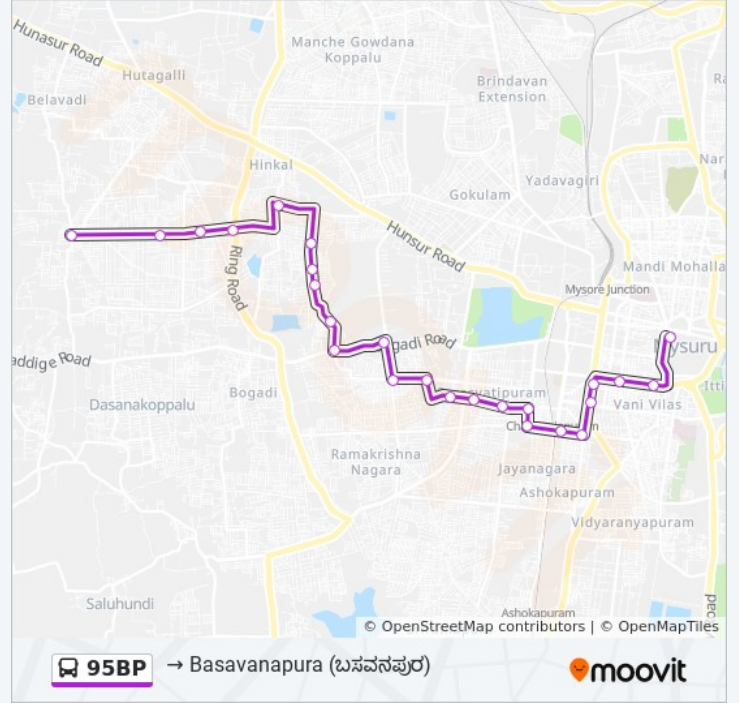

95BP

→ Basavanapura ()

Get The App

The 95BP bus line (→ Basavanapura ()) has 2 routes. For regular weekdays, their operation hours are:
(1) → Basavanapura (): 08:40(2) → City Bus Station (): 09:29
Use the Moovit App to find the closest 95BP bus station near you and find out when is the next 95BP bus arriving.

→ Basavanapura () Route Timetable:

Sunday	08:40
Monday	08:40
Tuesday	08:40
Wednesday	08:40
Thursday	08:40
Friday	08:40
Saturday	08:40

95BP bus Info

Direction: → Basavanapura ()

Stops: 25

Trip Duration: 37 min

Line Summary:

Basavaraju Circle

Vijayanagar 4th Stage / Ring Road

Marimallappa ()

Theju Corner ()

Basavanapura

Direction: → City Bus Station ()

27 stops

[VIEW LINE SCHEDULE](#)

Basavanapura

Theju Corner ()

Marimallappa ()

Vijayanagar 4th Stage / Ring Road

Basavaraju Circle

Sangam Circle

Mahalakshmi Bhandar