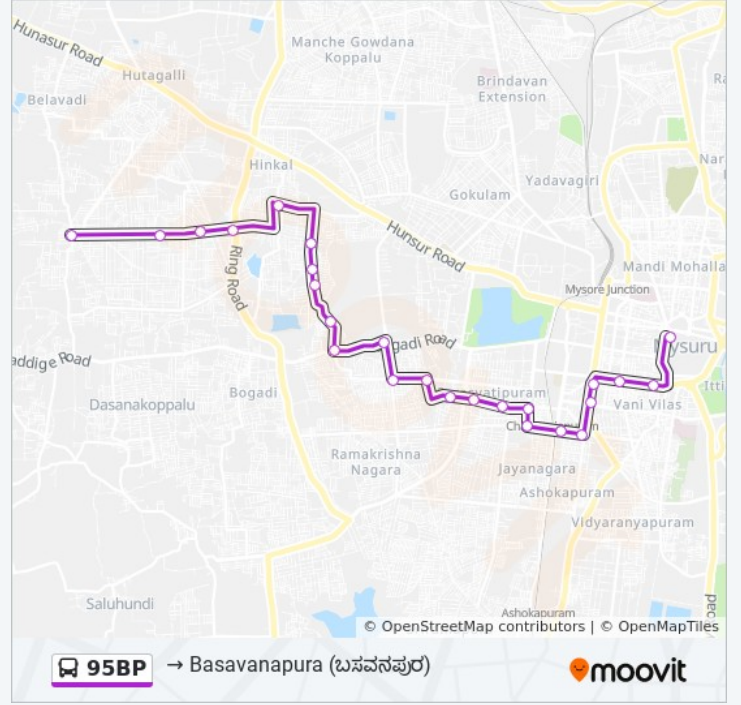

95BP

→ Basavanapura ()

Get The App

The 95BP bus line (→ Basavanapura ()) has 2 routes. For regular weekdays, their operation hours are:
(1) → Basavanapura (): 08:40(2) → City Bus Station (): 09:29
Use the Moovit App to find the closest 95BP bus station near you and find out when is the next 95BP bus arriving.

→ Basavanapura () Route Timetable:

Sunday	08:40
Monday	08:40
Tuesday	08:40
Wednesday	08:40
Thursday	08:40
Friday	08:40
Saturday	08:40

95BP bus Info

Direction: → Basavanapura ()

Stops: 25

Trip Duration: 37 min

95BP bus Info

Direction: → City Bus Station ()

Stops: 27

Trip Duration: 39 min

Line Summary:

K.G Koppal (.)

Under Bridge ()

Ashoka Circle ()

R.T.O (. .)

Ramaswamy Circle ()

Seetha Vilas Choultry ()

Laxmi Talkies ()

Sanskrit Pathashale

Hardinge Circle

City Bus Station ()

95BP bus time schedules and route maps are available in an offline PDF at moovitapp.com. Use the [Moovit App](#) to see live bus times, train schedule or subway schedule, and step-by-step directions for all public transit in Mysore.