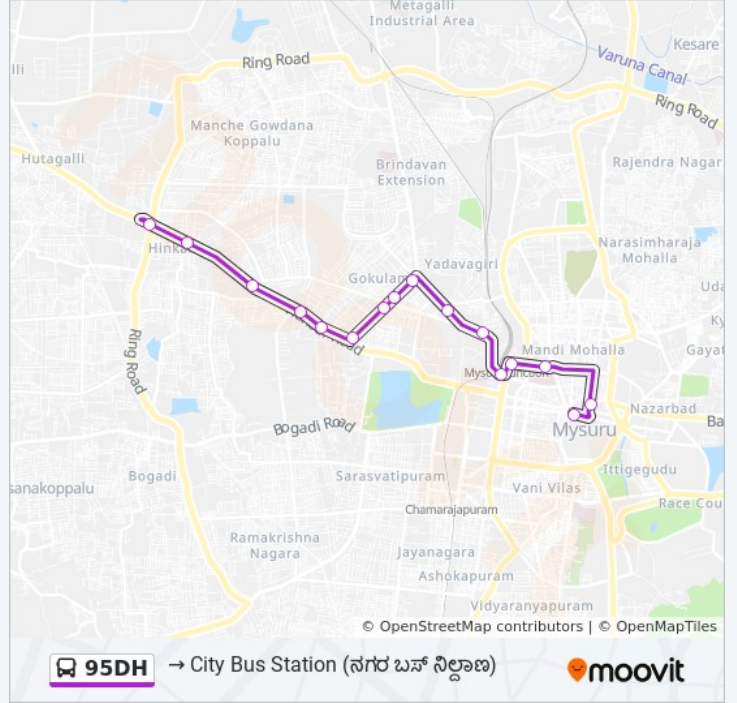

95DH

→ City Bus Station ( )

Get The App

The 95DH bus line (→ City Bus Station ( )) has 2 routes. For regular weekdays, their operation hours are:

(1) → City Bus Station ( ): 06:10 - 14:10 (2) → Hinkal Signal ( ): 10:20 - 22:06

### 95DH bus Info

**Direction:** → City Bus Station ( )

**Stops:** 16

**Trip Duration:** 21 min

**Line Summary:**

**Direction:** → Hinkal Signal ( )

16 stops

[VIEW LINE SCHEDULE](#)

### 95DH bus Time Schedule

→ Hinkal Signal ( ) Route

Timetable:

Sunday	10:20 - 22:06
Monday	10:20 - 22:06
Tuesday	10:20 - 22:06
Wednesday	10:20 - 22:06
Thursday	10:20 - 22:06
Friday	10:20 - 22:06
Saturday	10:20 - 22:06

### 95DH bus Info

**Direction:** → Hinkal Signal ( )

**Stops:** 16

**Trip Duration:** 22 min

**Line Summary:**

95DH bus time schedules and route maps are available in an offline PDF at [moovitapp.com](https://moovitapp.com). Use the [Moovit App](#) to see live bus times, train schedule or subway schedule, and step-by-step directions for all public transit in Mysore.