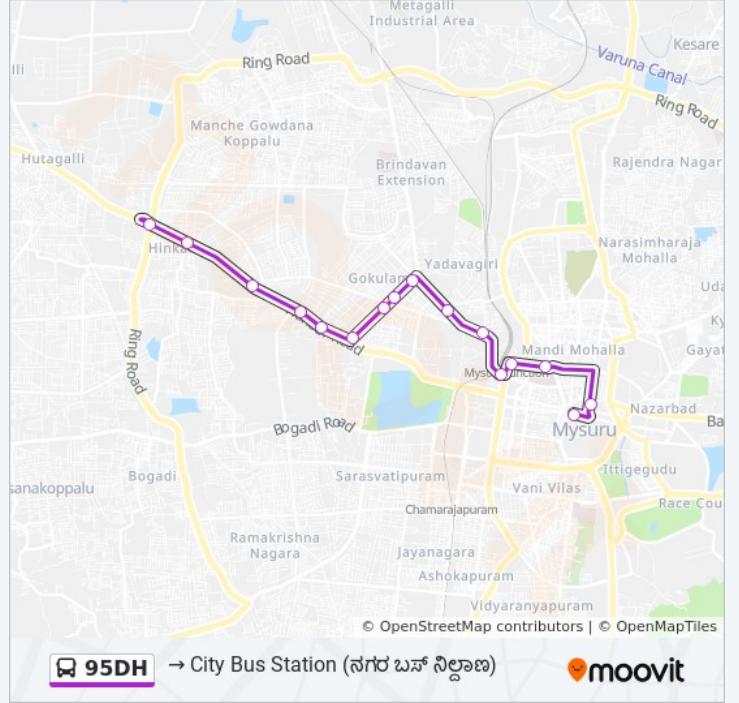

95DH

→ City Bus Station ( )

Get The App

The 95DH bus line (→ City Bus Station ( )) has 2 routes. For regular weekdays, their operation hours are:

(1) → City Bus Station ( ): 06:10 - 14:10 (2) → Hinkal Signal ( ): 10:20 - 22:06

Use the Moovit App to find the closest 95DH bus station near you and find out when is the next 95DH bus arriving.

**Direction:** → City Bus Station ( )

16 stops

[VIEW LINE SCHEDULE](#)

- Hinkal Signal
- Hinkal ( )
- Aishwarya Petrol Bunk ( )
- Premier Studio ( )
- B.M Hospital ( )
- St Joseph Convent ( )
- Mathru Mandali ( )
- V.V Puram Post Office ( )
- Vonti Koppal Temple ( )
- Akashavani ( )
- Vani Vilas Water Works ( )
- Dasappa Circle ( )
- Railway Station ( )
- K.R Hospital ( )
- Dodda Gadiyara ( )
- City Bus Station ( )

### 95DH bus Time Schedule

→ City Bus Station ( ) Route  
Timetable:

Sunday	06:10 - 14:10
Monday	06:10 - 14:10
Tuesday	06:10 - 14:10
Wednesday	06:10 - 14:10
Thursday	06:10 - 14:10
Friday	06:10 - 14:10
Saturday	06:10 - 14:10

### 95DH bus Info

**Direction:** → City Bus Station ( )

**Stops:** 16

**Trip Duration:** 21 min

**Line Summary:**

**Direction:** → Hinkal Signal ( )

16 stops

[VIEW LINE SCHEDULE](#)