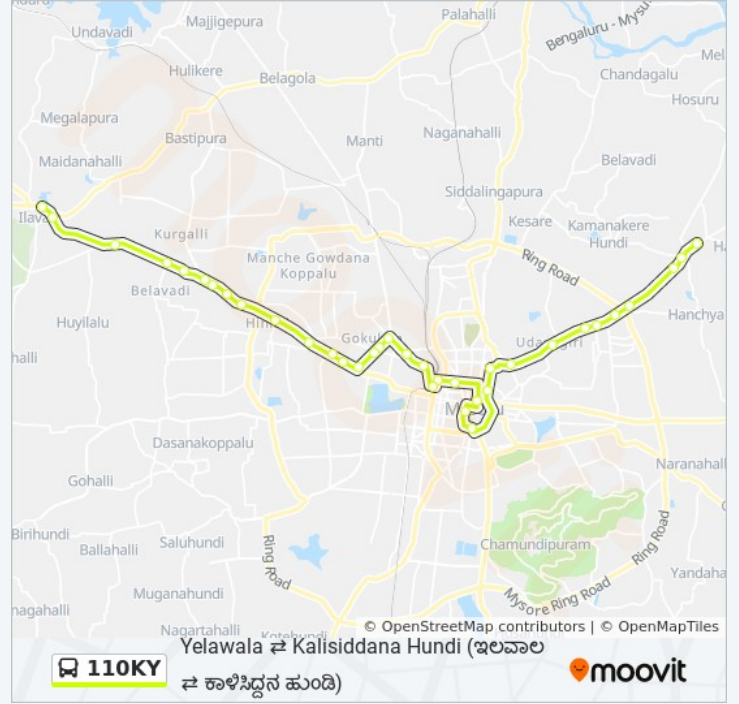

- Udayagiri ( )
- Vruddhashrama ( )
- Five Light Circle ( )
- Mysore Rural Bus Stand
- Hardinge Circle
- C.B.S Platform 32 (. . 32)
- Mysore Palace
- Mysore Rural Bus Stand
- K.R Hospital (.)
- Railway Station ( )
- Dasappa Circle ( )
- Vani Vilas Water Works ( )
- Akashavani ( )
- Vonti Koppal Temple ( )
- V.V Puram Post Office (.)
- Mathru Mandali ( )
- St Joseph Convent ( )
- B.M Hospital (.)
- Premier Studio ( )
- Aishwarya Petrol Bunk ( )
- Hinkal ( )
- Yashaswi Choultry ( )
- S.R.S Hootagalli (. .)
- Hootagalli ( )
- Hootagalli Housing Board ( )
- Daba Stop ( )
- Belawadi ( )
- Lingadevara Koppalu ( )
- Yelawala Government Hospital ( )

Stops: 37
Trip Duration: 57 min
Line Summary: