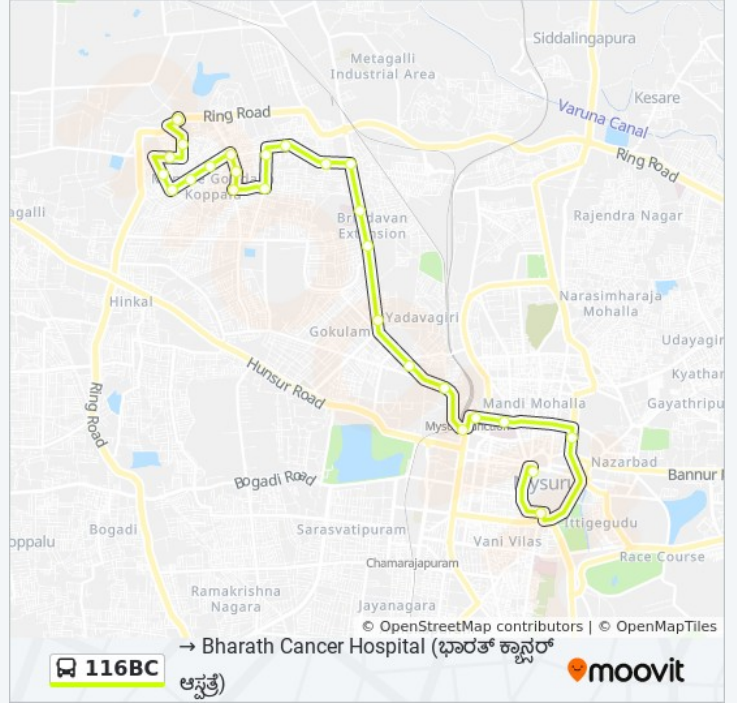

Use the Moovit App to find the closest 116BC bus station near you and find out when is the next 116BC bus arriving.

Direction: → Bharath Cancer Hospital ()

26 stops

[VIEW LINE SCHEDULE](#)

C.B.S Platform 3 (. . 3)
Mysore Palace
Mysore Rural Bus Stand
K.R Hospital (.)
Railway Station ()
Dasappa Circle ()
Vani Vilas Water Works ()
Akashavani ()
Vonti Koppal Temple ()
E.S.I Hospital (. .)
P.K Sanitorium (.)
Metagalli Police Station ()
Sanjeevini Circle ()
Basavanagudi ()
State Bank Of India ()
Surya Bakery ()
Abhishek Circle ()
Made Gowda Circle ()

116BC bus Time Schedule

→ Bharath Cancer Hospital () Route Timetable:

Sunday	17:55
Monday	17:55
Tuesday	17:55
Wednesday	17:55
Thursday	17:55
Friday	17:55
Saturday	17:55

116BC bus Info

Direction: → Bharath Cancer Hospital ()

Stops: 26

Trip Duration: 37 min

Line Summary:

C.I.T.B Choultry (. . .)
 Mayura Circle
 Kaveri Circle
 Sankranthi Circle
 Kitturu Rani Chennamma Circle
 Laxmikantha Nagar ()
 Ganesh Temple ()
 Bharath Cancer Hospital

Stops: 25

Trip Duration: 33 min

Line Summary:

Vonti Koppal Temple ()

Akashavani ()

Vani Vilas Water Works ()

Dasappa Circle ()

Railway Station ()