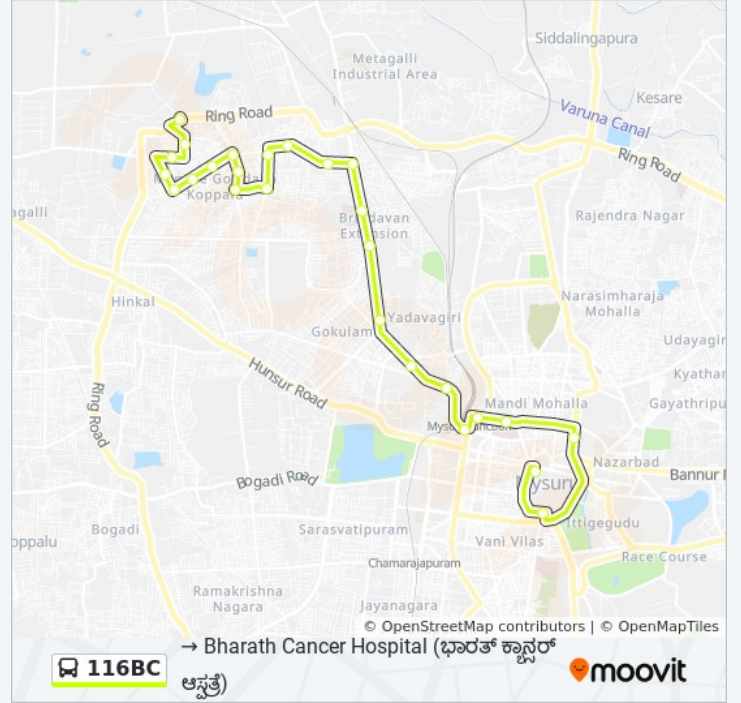

Vonti Koppal Temple ( )

Akashavani ( )

Vani Vilas Water Works ( )

Dasappa Circle ( )

Railway Station ( )

K.R Hospital ( )

Dodda Gadiyara ( )

City Bus Station ( )

116BC bus time schedules and route maps are available in an offline PDF at moovitapp.com. Use the [Moovit App](#) to see live bus times, train schedule or subway schedule, and step-by-step directions for all public transit in Mysore.

[About Moovit](#) • [MaaS Solutions](#) • [Supported Countries](#) • [Mooviter Community](#)

© 2024 Moovit - All Rights Reserved

Check Live Arrival Times