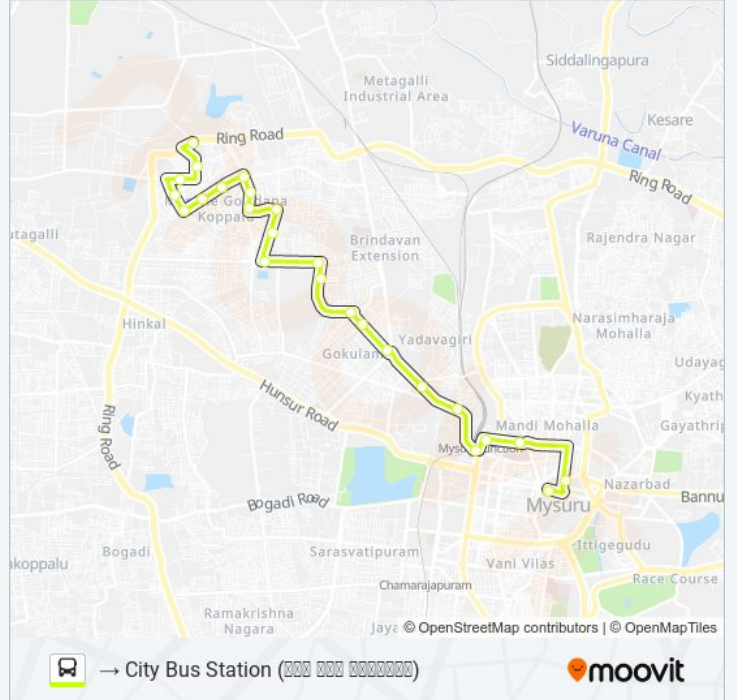

Akashavani ( )

Vani Vilas Water Works ( )

Dasappa Circle ( )

Railway Station ( )

K.R Hospital ( )

Dodda Gadiyara ( )

City Bus Station ( )

119BC bus time schedules and route maps are available in an offline PDF at moovitapp.com. Use the Moovit App to see live bus times, train schedule or subway schedule, and step-by-step directions for all public transit in Mysore.

© 2024 Moovit - All Rights Reserved