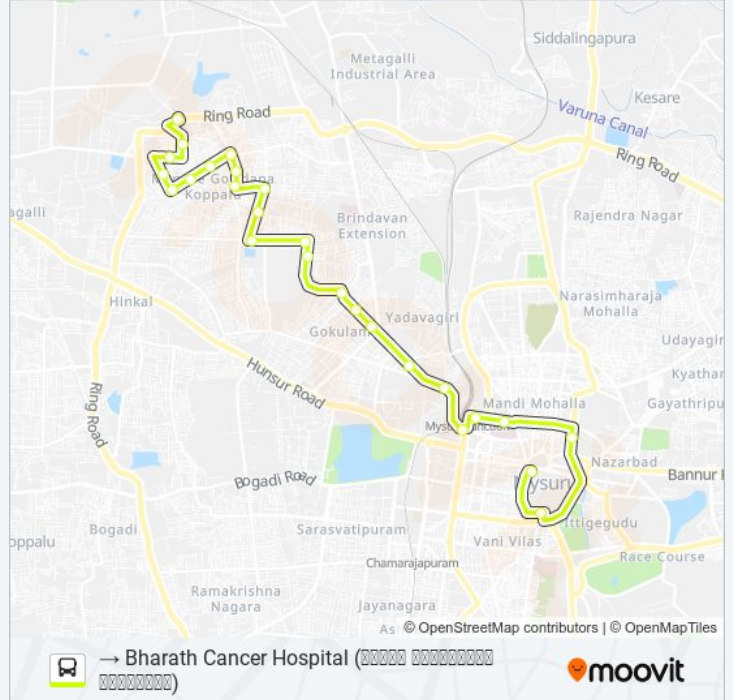

 **119BC**

→ Bharath Cancer Hospital ()

Get The App

The 119BC bus line (→ Bharath Cancer Hospital ()) has 2 routes. For regular weekdays, their operation hours are:

(1) → Bharath Cancer Hospital (): 07:45 - 15:20 (2) → City Bus Station (): 05:50 - 16:10

Use the Moovit App to find the closest 119BC bus station near you and find out when is the next 119BC bus arriving.

Direction: → Bharath Cancer Hospital ()

26 stops

[VIEW LINE SCHEDULE](#)

- C.B.S Platform 2 (. . . 2)
- Mysore Palace
- Mysore Rural Bus Stand
- K.R Hospital (. . .)
- Railway Station (. . .)
- Dasappa Circle (. . .)
- Vani Vilas Water Works (. . .)
- Akashavani (. . .)
- Vonti Koppal Temple (. . .)
- Nirmala Convent (. . .)
- Adithya Hospital (. . .)
- Gokulam Aralimara (. . .)
- Trinethra Circle (. . .)
- Vijayanagara Water Tank (. . .)
- Indira Nursing Home (. . .)
- Surya Bakery (. . .)
- Abhishek Circle (. . .)
- Made Gowda Circle (. . .)
- C.I.T.B Choultry (. . .)

119BC bus Info

Direction: → Bharath Cancer Hospital ()

Stops: 26

Trip Duration: 33 min

Line Summary:

Mayura Circle

Kaveri Circle

Sankranthi Circle

Kitturu Rani Chennamma Circle

Laxmikantha Nagar ()

Ganesh Temple ()

Bharath Cancer Hospital

Direction: → City Bus Station ()

25 stops

[VIEW LINE SCHEDULE](#)

Bharath Cancer Hospital