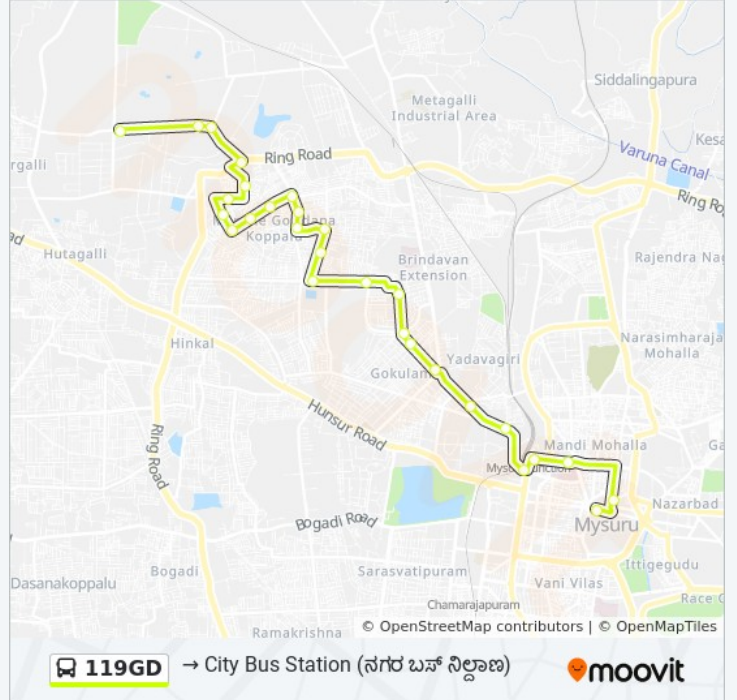

 119GD

→ City Bus Station ()

[Get The App](#)

The 119GD bus line (→ City Bus Station ()) has 2 routes. For regular weekdays, their operation hours are:

(1) → City Bus Station (): 06:27 - 16:10 (2) → L&T (&): 07:10 - 16:55

119GD bus Info

Direction: → City Bus Station ()

Stops: 28

Trip Duration: 31 min

Line Summary:

- Nirmala Convent ()
- Vonti Koppal Temple ()
- Akashavani ()
- Vani Vilas Water Works ()
- Dasappa Circle ()
- Railway Station ()
- K.R Hospital ()
- Dodda Gadiyara ()
- City Bus Station ()

Direction: → L&T (&)

29 stops

[VIEW LINE SCHEDULE](#)

- C.B.S Platform 2 (. . 2)
- Mysore Palace
- Mysore Rural Bus Stand
- K.R Hospital (.)
- Railway Station ()
- Dasappa Circle ()
- Vani Vilas Water Works ()
- Akashavani ()
- Vonti Koppal Temple ()
- Nirmala Convent ()
- Adithya Hospital ()
- Doctors Corner ()
- Trinethra Circle ()
- Vijayanagara Water Tank ()
- Indira Nursing Home ()
- Surya Bakery ()

119GD bus Info

Direction: → L&T (&)

Stops: 29

Trip Duration: 41 min

Line Summary:

Abhishek Circle ()
Made Gowda Circle ()
C.I.T.B Choultry ()
Mayura Circle
Kaveri Circle
Sankranthi Circle
Kitturu Rani Chennamma Circle
Laxmikantha Nagar ()
Ganesh Temple ()
Bharath Cancer Hospital
Shobha Gate
Infosys
L & T