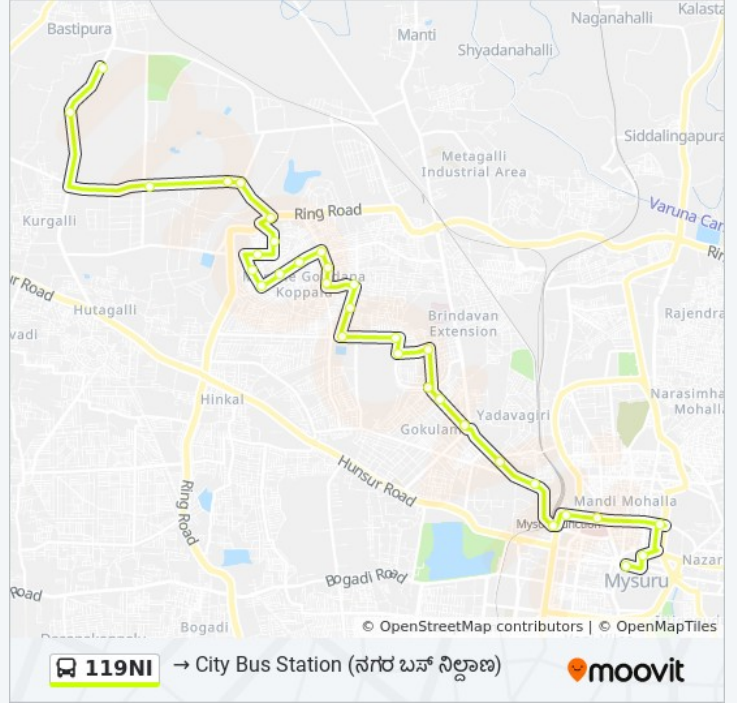

### 119NI bus Info

**Direction:** → City Bus Station ( )

**Stops:** 32

**Trip Duration:** 45 min

**Line Summary:**

- Gokulam Aralimara ( )
- Doctors Corner ( )
- Adithya Hospital ( )
- Nirmala Convent ( )
- Vonti Koppal Temple ( )
- Akashavani ( )
- Vani Vilas Water Works ( )
- Dasappa Circle ( )
- Railway Station ( )
- K.R Hospital ( )
- Mysore Rural Bus Station ( )
- Dodda Gadiyara ( )
- City Bus Station ( )

**Direction:** → N.I.E.I.T College ( . . . . )

32 stops

[VIEW LINE SCHEDULE](#)

- C.B.S Platform 2 ( . . . . 2)
- Mysore Palace
- Mysore Rural Bus Stand
- K.R Hospital ( . . . . )
- Railway Station ( . . . . )
- Dasappa Circle ( . . . . )
- Vani Vilas Water Works ( . . . . )
- Akashavani ( . . . . )
- Vonti Koppal Temple ( . . . . )
- Nirmala Convent ( . . . . )
- Adithya Hospital ( . . . . )
- Doctors Corner ( . . . . )
- Gokulam Aralimara ( . . . . )