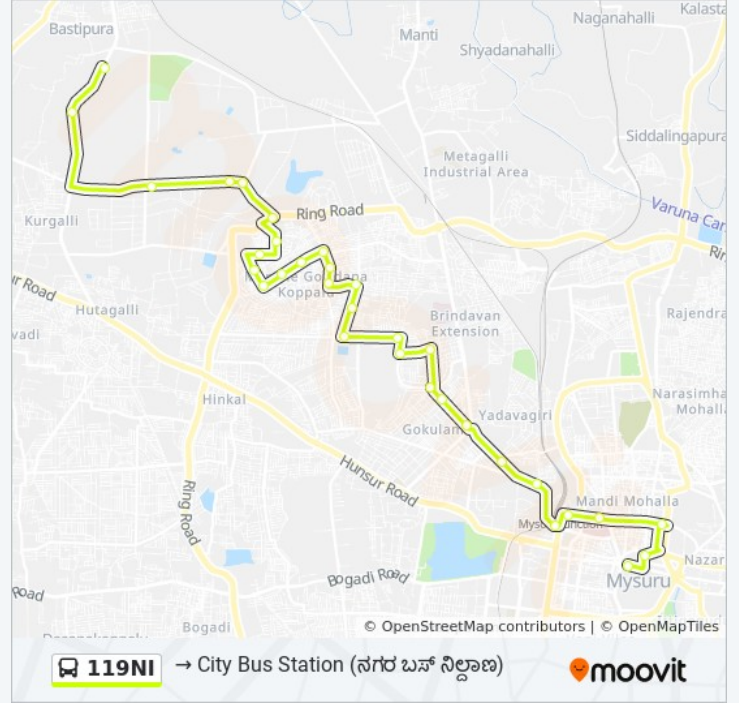

 119NI

→ City Bus Station ( )

[Get The App](#)

The 119NI bus line (→ City Bus Station ( ) ) has 2 routes. For regular weekdays, their operation hours are:

(1) → City Bus Station ( ): 16:50(2) → N.I.E.I.T College ( ): 07:45

### 119NI bus Info

**Direction:** → N.I.E.I.T College ( . . . . )

**Stops:** 32

**Trip Duration:** 48 min

**Line Summary:**

- Trinethra Circle ( )
- Vijayanagara Water Tank ( )
- Indira Nursing Home ( )
- Surya Bakery ( )
- Abhishek Circle ( )
- Made Gowda Circle ( )
- C.I.T.B Choultry ( . . . )
- Mayura Circle
- Kaveri Circle
- Sankranthi Circle
- Kitturu Rani Chennamma Circle
- Laxmikantha Nagar ( )
- Ganesh Temple ( )
- Bharath Cancer Hospital
- Shobha Gate
- Infosys
- L & T
- B.E.M.L Factory ( . . . )
- N.I.E.I.T College ( . . . . )