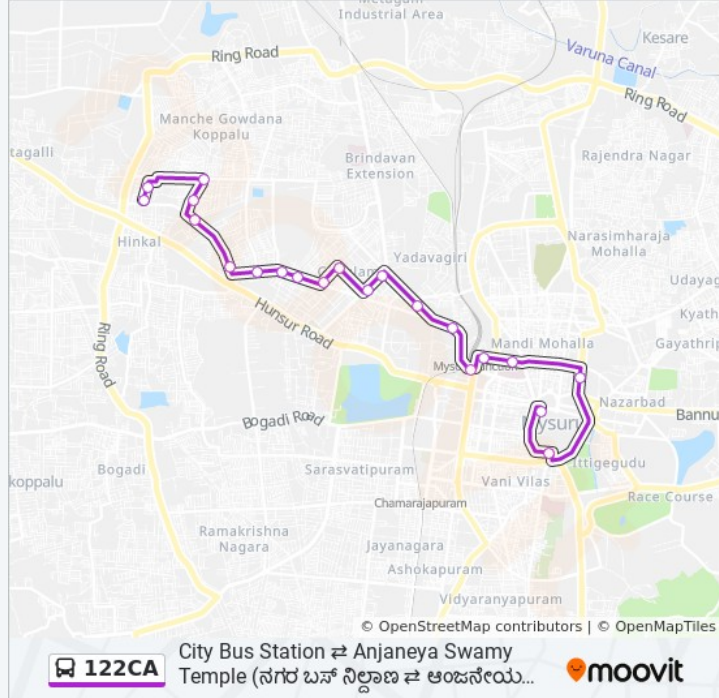

→ Anjaneya Swamy Temple () Route Timetable:

Sunday	13:00
Monday	13:00
Tuesday	13:00
Wednesday	13:00
Thursday	13:00
Friday	13:00
Saturday	13:00

122CA bus Info

Direction: → Anjaneya Swamy Temple ()

Stops: 21

Trip Duration: 26 min

Line Summary:

Central School ()

Mahalakshmi Stores ()

Krishnadevaraya Circle ()

Vijayanagara Police Station ()

Anjaneya Swamy Temple ()

Direction: → City Bus Station ()

24 stops

[VIEW LINE SCHEDULE](#)

Anjaneya Swamy Temple ()

Vijayanagara Police Station ()

Hoysala Circle ()

Hampi Circle ()

Sankranthi Circle

Kaveri Circle

Direction: → City Bus Station ()

Stops: 24

Trip Duration: 25 min

Line Summary:

Vonti Koppal Temple ()
Akashavani ()
Vani Vilas Water Works ()
Dasappa Circle ()
Railway Station ()
K.R Hospital ()
Dodda Gadiyara ()
City Bus Station ()