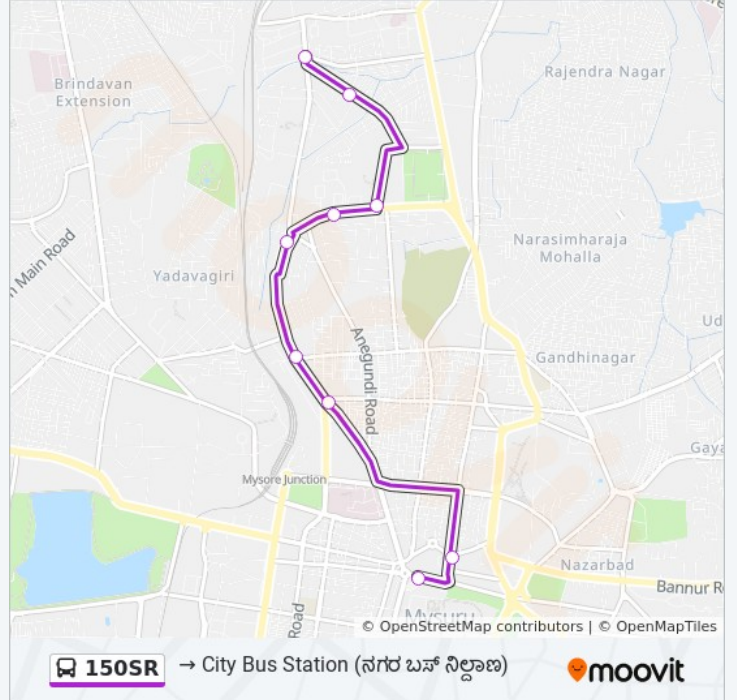

150SR

→ City Bus Station ()

Get The App

The 150SR bus line (→ City Bus Station ()) has 2 routes. For regular weekdays, their operation hours are:

(1) → City Bus Station (): 13:00 - 22:05 (2) → Srinivasa Talkies (): 12:05 - 21:50

Use the Moovit App to find the closest 150SR bus station near you and find out when is the next 150SR bus arriving.

Direction: → City Bus Station ()

9 stops

[VIEW LINE SCHEDULE](#)

- Srinivasa Talkies ()
- Bakery ()
- Bala Bhavana ()
- Bannimantapa K.S.R.T.C Depot ()
- Highway Circle ()
- Deaf And Dumb School ()
- R.M.C ()
- Dodda Gadiyara ()
- City Bus Station ()

150SR bus Info

Direction: → City Bus Station ()

Stops: 9

Trip Duration: 10 min

Line Summary:

Direction: → Srinivasa Talkies ()

12 stops

[VIEW LINE SCHEDULE](#)

150SR bus Info

Direction: → Srinivasa Talkies ()

Stops: 12

Trip Duration: 15 min

Line Summary:

150SR bus time schedules and route maps are available in an offline PDF at moovitapp.com. Use the [Moovit App](#) to see live bus times, train schedule or subway schedule, and step-by-step directions for all public transit in Mysore.