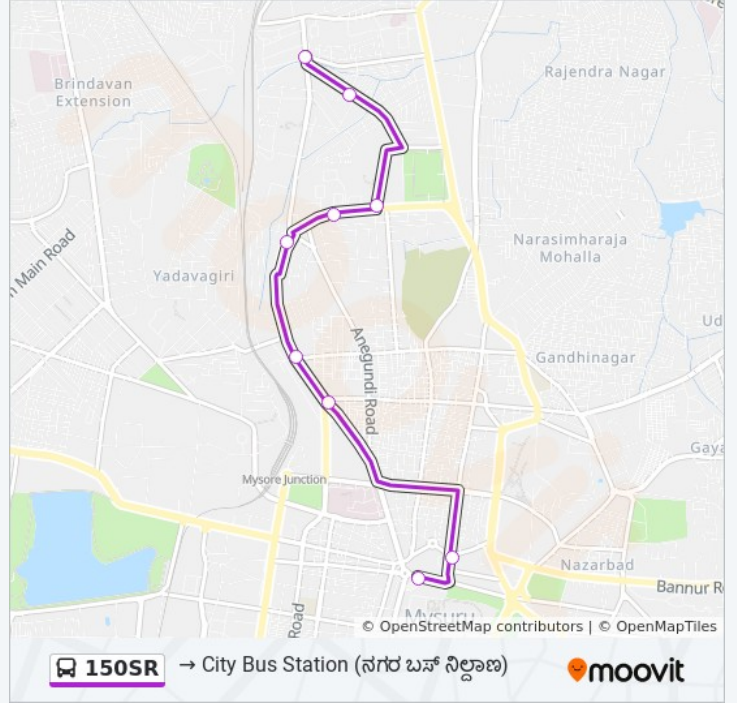

150SR

→ City Bus Station ()

Get The App

The 150SR bus line (→ City Bus Station ()) has 2 routes. For regular weekdays, their operation hours are:

(1) → City Bus Station (): 13:00 - 22:05 (2) → Srinivasa Talkies (): 12:05 - 21:50

Use the Moovit App to find the closest 150SR bus station near you and find out when is the next 150SR bus arriving.

Direction: → City Bus Station ()

9 stops

[VIEW LINE SCHEDULE](#)

- Srinivasa Talkies ()
- Bakery ()
- Bala Bhavana ()
- Bannimantapa K.S.R.T.C Depot ()
- Highway Circle ()
- Deaf And Dumb School ()
- R.M.C ()
- Dodda Gadiyara ()
- City Bus Station ()

150SR bus Time Schedule

→ City Bus Station () Route
Timetable:

Sunday	13:00 - 22:05
Monday	13:00 - 22:05
Tuesday	13:00 - 22:05
Wednesday	13:00 - 22:05
Thursday	13:00 - 22:05
Friday	13:00 - 22:05
Saturday	13:00 - 22:05

150SR bus Info

Direction: → City Bus Station ()

Stops: 9

Trip Duration: 10 min

Line Summary:

Direction: → Srinivasa Talkies ()

12 stops

[VIEW LINE SCHEDULE](#)