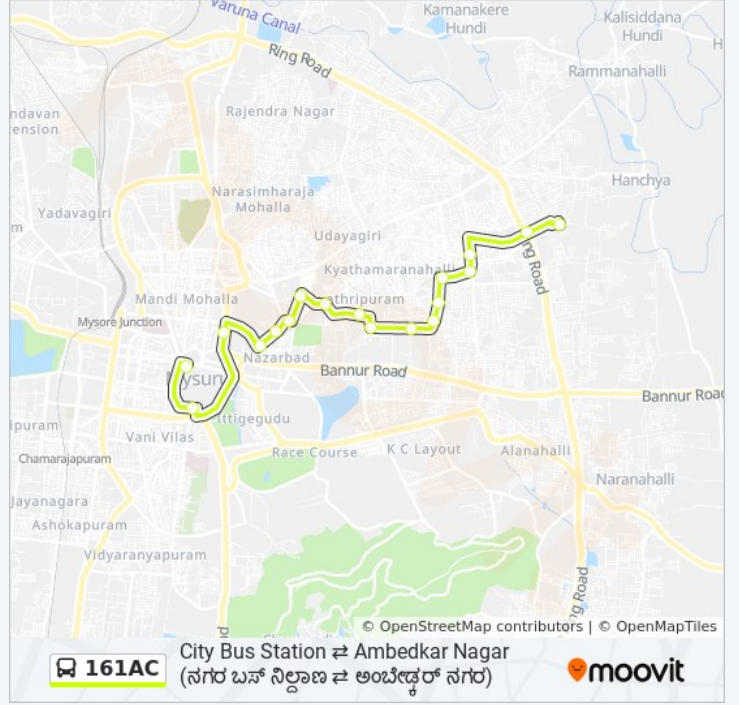

 161AC

City Bus Station ⇌ Ambedkar Nagar ( )

[Get The App](#)

The 161AC bus line (City Bus Station ⇌ Ambedkar Nagar ( )) has 2 routes. For regular weekdays, their operation hours are:  
 (1) → Ambedkar Nagar ( ): 06:35 - 21:50 (2) → City Bus Station ( ): 06:07 - 21:15

Use the Moovit App to find the closest 161AC bus station near you and find out when is the next 161AC bus arriving.

**Direction: → Ambedkar Nagar ( )**

18 stops

[VIEW LINE SCHEDULE](#)

C.B.S Platform 6 ( . . 6)  
 Mysore Palace  
 Mysore Rural Bus Stand  
 Nazarabad ( )  
 Nagamma Hospital ( )  
 S.P Office ( . )  
 Jalapuri ( )  
 Gayathripuram Bridge ( )  
 Colony ( )  
 Jyothi Nagar ( )  
 B Company ( )  
 Ragavendra Nagara ( )  
 Jyothi Convent ( )  
 Akshaya Bhandar ( )  
 Triveni Circle ( )  
 Kuvempu Circle ( )  
 V.T.U College ( . . )  
 Ambedkar Nagar ( )

**161AC bus Time Schedule**

→ Ambedkar Nagar ( ) Route

Timetable:

Sunday	06:35 - 21:50
Monday	06:35 - 21:50
Tuesday	06:35 - 21:50
Wednesday	06:35 - 21:50
Thursday	06:35 - 21:50
Friday	06:35 - 21:50
Saturday	06:35 - 21:50

**161AC bus Info**
**Direction:** → Ambedkar Nagar ( )

**Stops:** 18

**Trip Duration:** 20 min

**Line Summary:**

**Direction:** → City Bus Station ( )

19 stops

[VIEW LINE SCHEDULE](#)

- Ambedkar Nagar ( )
- V.T.U College ( )
- Kuvempu Circle ( )
- Triveni Circle ( )
- Akshaya Bhandar ( )
- Jyothi Convent ( )
- Ragavendra Nagara ( )
- B Company ( )
- Jyothi Nagar ( )
- Colony ( )
- Gayathripuram Bridge ( )
- Jalapuri ( )
- S.P Office ( )
- Nagamma Hospital ( )
- Nazarabad ( )
- Taluk Office ( )
- Mysore Rural Bus Station ( )