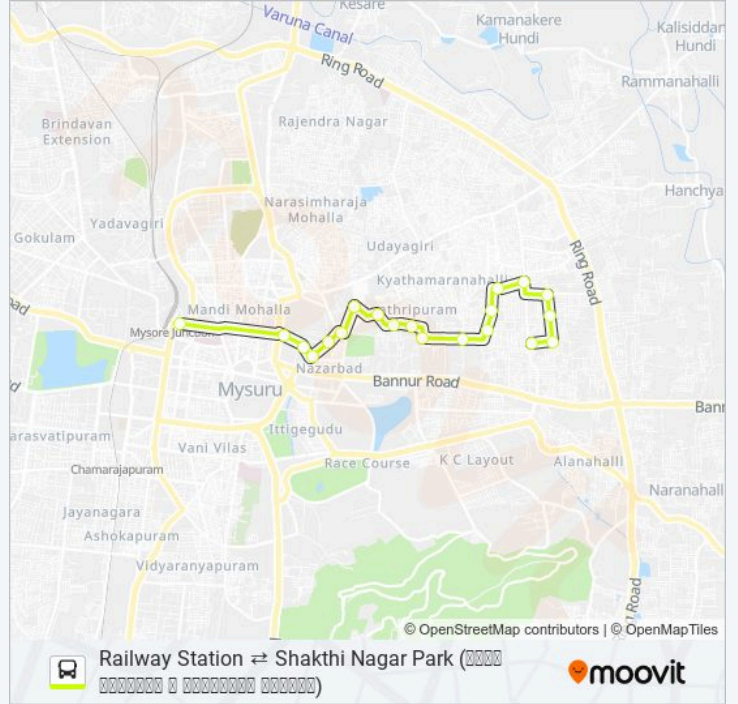

Railway Station (ಶಿವಮೊಗ್ಗ ರೈಲ್ವೆ ನಿಲ್ದಾಣ)

161RL bus Time Schedule

→ Railway Station (ಶಿವಮೊಗ್ಗ ರೈಲ್ವೆ ನಿಲ್ದಾಣ) Route Timetable:

Sunday	08:35
Monday	08:35
Tuesday	08:35
Wednesday	08:35
Thursday	08:35
Friday	08:35
Saturday	08:35

161RL bus Info

Direction: → Railway Station (ಶಿವಮೊಗ್ಗ ರೈಲ್ವೆ ನಿಲ್ದಾಣ)

Stops: 20

Trip Duration: 22 min

Line Summary:

Direction: → Shakthi Nagar Park (ಶಕ್ತಿ ನಗರ ಪಾರ್ಕ್)

18 stops

[VIEW LINE SCHEDULE](#)