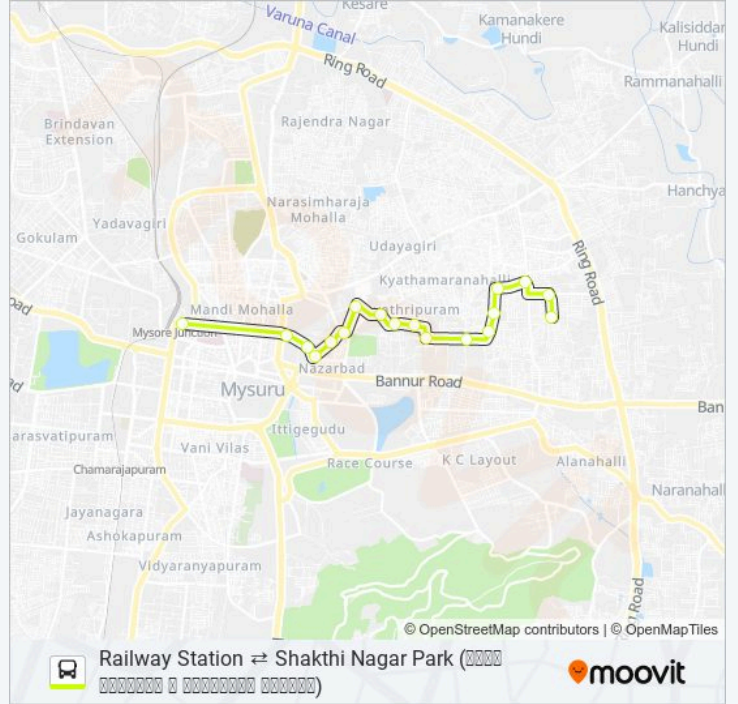

161RL bus Info

Direction: → Railway Station (ಶಿವಮೊಗ್ಗ ರೈಲ್ವೆ ನಿಲ್ದಾಣ)

Stops: 20

Trip Duration: 22 min

Line Summary:

Direction: → Shakthi Nagar Park (ಶಕ್ತಿ ನಗರ ಪಾರ್ಕ್)

18 stops

[VIEW LINE SCHEDULE](#)

Triveni Circle (ತ್ರೈವೇನಿ ಸರ್ಕಲ್)

Adhyayana School (ಅಧ್ಯಯನಾ ಶಾಲೆ)

Shakthi Nagar Park (ಶಕ್ತಿ ನಗರ ಪಾರ್ಕ್)

161RL bus Time Schedule

→ Shakthi Nagar Park (ಶಕ್ತಿ ನಗರ ಪಾರ್ಕ್) Route

Timetable:

Sunday	21:45
Monday	21:45
Tuesday	21:45
Wednesday	21:45
Thursday	21:45
Friday	21:45
Saturday	21:45

161RL bus Info

Direction: → Shakthi Nagar Park (ಶಕ್ತಿ ನಗರ ಪಾರ್ಕ್)

Stops: 18

Trip Duration: 16 min

Line Summary:

161RL bus time schedules and route maps are available in an offline PDF at moovitapp.com. Use the Moovit App to see live bus times, train schedule or subway schedule, and step-by-step directions for all public transit in Mysore.