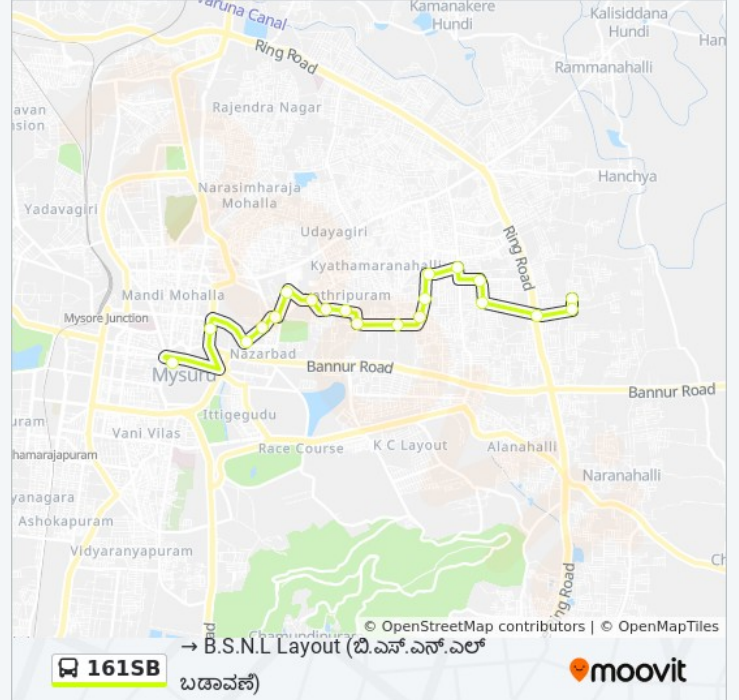

Nazarabad ( )

Taluk Office ( )

Mysore Rural Bus Station ( )

Hardinge Circle

City Bus Station ( )

161SB bus time schedules and route maps are available in an offline PDF at moovitapp.com. Use the [Moovit App](#) to see live bus times, train schedule or subway schedule, and step-by-step directions for all public transit in Mysore.

[About Moovit](#) • [MaaS Solutions](#) • [Supported Countries](#) • [Mooviter Community](#)

© 2024 Moovit - All Rights Reserved

Check Live Arrival Times