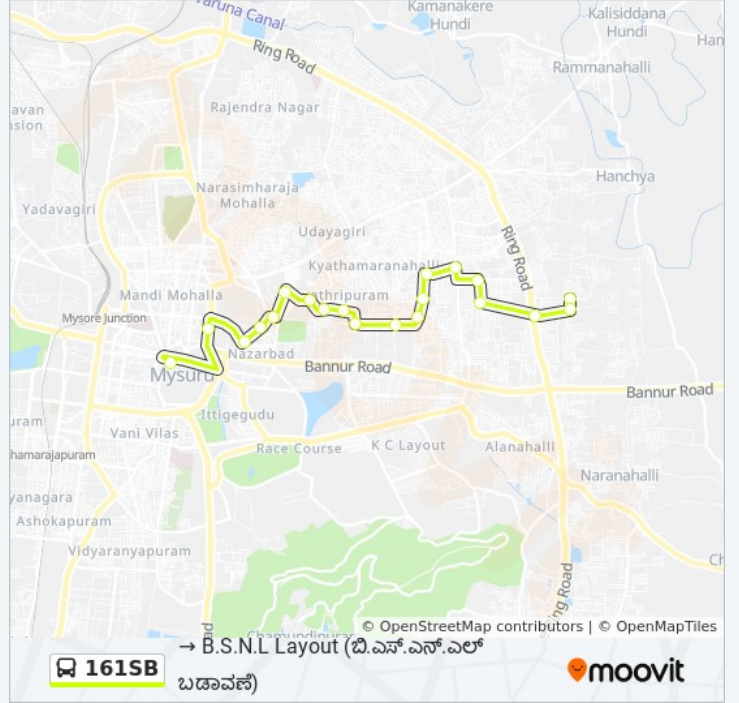

Use the Moovit App to find the closest 161SB bus station near you and find out when is the next 161SB bus arriving.

Direction: → B.S.N.L Layout

(. . .)

20 stops

[VIEW LINE SCHEDULE](#)

- C.B.S Platform 6 (. . . 6)
- Mysore Rural Bus Stand
- Nazarabad (. . .)
- Nagamma Hospital (. . .)
- S.P Office (. . .)
- Jalapuri (. . .)
- Gayathripuram Bridge (. . .)
- Gayathripuram (. . .)
- Colony (. . .)
- Jyothi Nagar (. . .)
- B Company (. . .)
- Ragavendra Nagara (. . .)
- Jyothi Convent (. . .)
- Akshaya Bhandar (. . .)
- Triveni Circle (. . .)
- Adhyayana School (. . .)
- Shakthi Nagar Park (. . .)
- Manasi Nagar Cross (. . .)
- Manasi Nagar Park (. . .)

161SB bus Time Schedule

→ B.S.N.L Layout (. . .)

Route Timetable:

Sunday	07:45 - 18:35
Monday	07:45 - 18:35
Tuesday	07:45 - 18:35
Wednesday	07:45 - 18:35
Thursday	07:45 - 18:35
Friday	07:45 - 18:35
Saturday	07:45 - 18:35

161SB bus Info**Direction:** → B.S.N.L Layout (. . .)**Stops:** 20**Trip Duration:** 24 min**Line Summary:**

B.S.N.L Layout (. . .)

Direction: → City Bus Station (. . .)

22 stops

[VIEW LINE SCHEDULE](#)

- B.S.N.L Layout (. . .)
- Manasi Nagar Park (. . .)
- Manasi Nagar Cross (. . .)
- Shakthi Nagar Park (. . .)
- Adhyayana School (. . .)
- Triveni Circle (. . .)
- Akshaya Bhandar (. . .)
- Jyothi Convent (. . .)
- Ragavendra Nagara (. . .)
- B Company (. . .)
- Jyothi Nagar (. . .)
- Colony (. . .)
- Gayathripuram (. . .)
- Gayathripuram Bridge (. . .)
- Jalapuri (. . .)
- S.P Office (. . .)
- Nagamma Hospital (. . .)

161SB bus Info

Direction: → City Bus Station (. . .)

Stops: 22

Trip Duration: 26 min

Line Summary:

Nazarabad ()

Taluk Office ()

Mysore Rural Bus Station ()