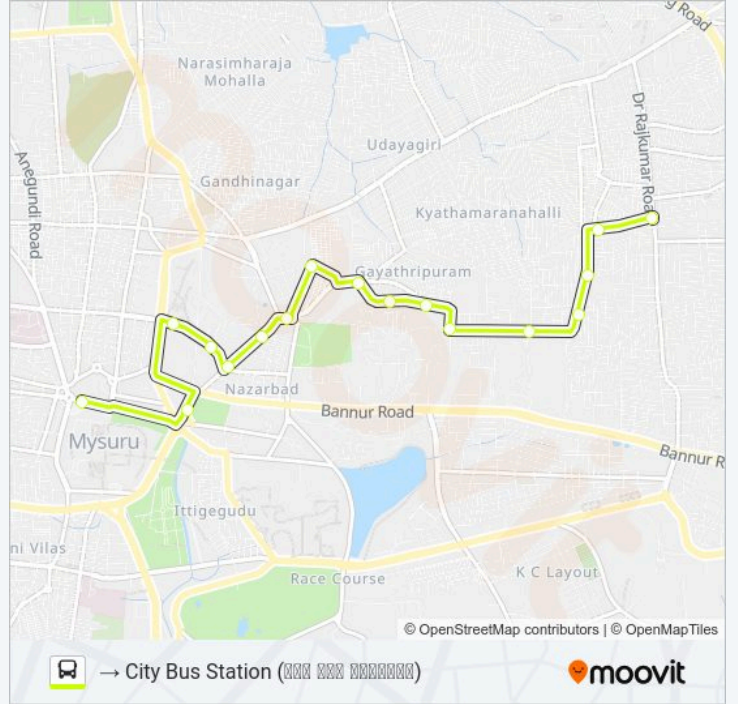

161TV Line

→ Triveni Circle (ಮೈಸೂರು ನಗರ)

Get The App

The 161TV bus line (→ Triveni Circle (ಮೈಸೂರು ನಗರ)) has 2 routes. For regular weekdays, their operation hours are:
(1) → Triveni Circle (ಮೈಸೂರು ನಗರ): 09:15-20:10(2) → City Bus Station (ಮೈಸೂರು ನಗರ): 09:15-20:10
Use the Moovit App to find the closest 161TV bus station near you and find out when is the next 161TV bus arriving.

161TV bus Info**Direction:** → Triveni Circle (ಮೈಸೂರು ನಗರ)**Stops:** 17**Trip Duration:** 19 min**Line Summary:**

Direction: → City Bus Station (ಮೈಸೂರು ನಗರ ಬಸ್ ನಿಲ್ದಾಣ)

17 stops

[VIEW LINE SCHEDULE](#)

- Triveni Circle (ಮೈಸೂರು ನಗರ)
- Akshaya Bhandar (ಮೈಸೂರು ನಗರ)
- Jyothi Convent (ಮೈಸೂರು ನಗರ)
- Ragavendra Nagara (ಮೈಸೂರು ನಗರ)
- B Company (ಮೈಸೂರು ನಗರ)
- Jyothi Nagar (ಮೈಸೂರು ನಗರ)
- Colony (ಮೈಸೂರು ನಗರ)
- Gayathripuram (ಮೈಸೂರು ನಗರ)
- Gayathripuram Bridge (ಮೈಸೂರು ನಗರ)
- Jalapuri (ಮೈಸೂರು ನಗರ)
- S.P Office (ಮೈಸೂರು ನಗರ)
- Namma Hospital (ಮೈಸೂರು ನಗರ)
- Nazarabad (ಮೈಸೂರು ನಗರ)
- Taluk Office (ಮೈಸೂರು ನಗರ)
- Mysore Rural Bus Station (ಮೈಸೂರು ನಗರ)
- Hardinge Circle
- City Bus Station (ಮೈಸೂರು ನಗರ)

161TV bus Time Schedule

→ City Bus Station (ಮೈಸೂರು ನಗರ) Route Timetable:

Monday	09:15-20:10
Tuesday	09:15-20:10
Wednesday	09:15-20:10
Thursday	09:15-20:10
Friday	09:15-20:10
Saturday	09:15-20:10
Sunday	09:15-20:10

161TV bus Info

Direction: → City Bus Station (ಮೈಸೂರು ನಗರ)

Stops: 17

Trip Duration: 17 min

Line Summary:

161TV bus time schedules and route maps are available in an offline PDF at moovitapp.com. Use the Moovit App to see live bus times, train schedule or subway schedule, and step-by-step directions for all public transit in Mysore.