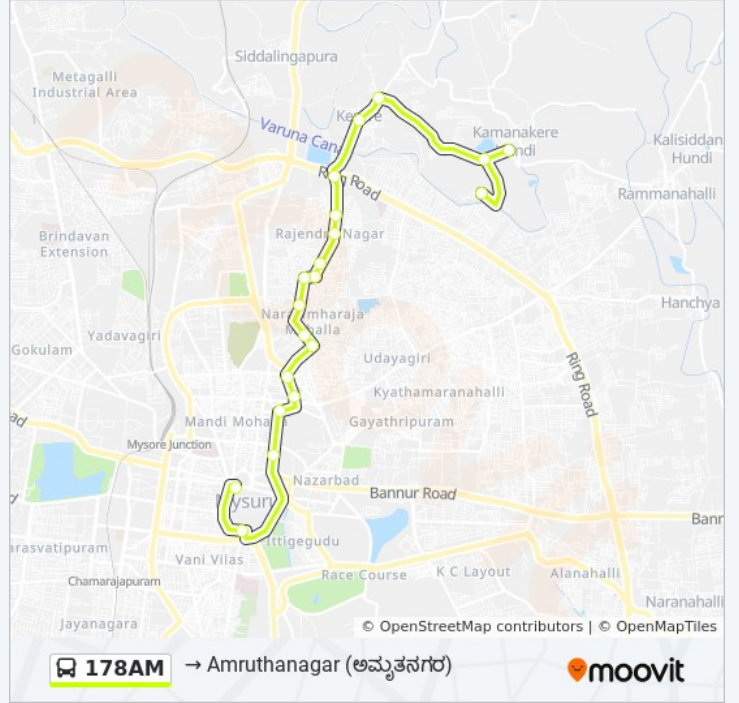

178AM

→ Amruthanagar ( )

Get The App

The 178AM bus line (→ Amruthanagar ( )) has 2 routes. For regular weekdays, their operation hours are:  
 (1) → Amruthanagar ( ): 09:25 - 19:05(2) → City Bus Station ( ): 08:34 - 18:25  
 Use the Moovit App to find the closest 178AM bus station near you and find out when is the next 178AM bus arriving.

**Direction:** → Amruthanagar ( )

20 stops

[VIEW LINE SCHEDULE](#)

C.B.S Platform 9 ( . . 9)  
 Mysore Palace  
 Mysore Rural Bus Stand  
 Five Light Circle ( )  
 Masjid ( )  
 Ambedkar Circle ( )  
 Maruthi Complex ( )  
 State Bank Of Mysore ( )  
 Arch Gate ( )  
 Rajendra Nagar ( )  
 Shankar Nursing Home ( )  
 Kuri Mandi ( )  
 Dhobi Ghat ( )  
 R.S Naidu Nagar ( . )  
 Ring Road ( )  
 Old Kesare ( )  
 Kamanakere Hundi Cross ( )  
 Farm House ( )  
 Kamanakere Hundi ( )  
 Amruthanagar ( )

**178AM bus Time Schedule**

→ Amruthanagar ( ) Route Timetable:

Sunday	09:25 - 19:05
Monday	09:25 - 19:05
Tuesday	09:25 - 19:05
Wednesday	09:25 - 19:05
Thursday	09:25 - 19:05
Friday	09:25 - 19:05
Saturday	09:25 - 19:05

**178AM bus Info****Direction:** → Amruthanagar ( )**Stops:** 20**Trip Duration:** 29 min**Line Summary:**

**Direction:** → City Bus Station ( )

20 stops

[VIEW LINE SCHEDULE](#)

- Amruthanagar ( )
- Kamanakere Hundi ( )
- Farm House ( )
- Kamanakere Hundi Cross ( )
- Old Kesare ( )
- Ring Road ( )
- R.S Naidu Nagar ( )
- Dhobi Ghat ( )
- Kuri Mandi ( )
- Shankar Nursing Home ( )
- Rajendra Nagar ( )
- Arch Gate ( )
- State Bank Of Mysore ( )
- Maruthi Complex ( )
- Ambedkar Circle ( )
- Masjid ( )