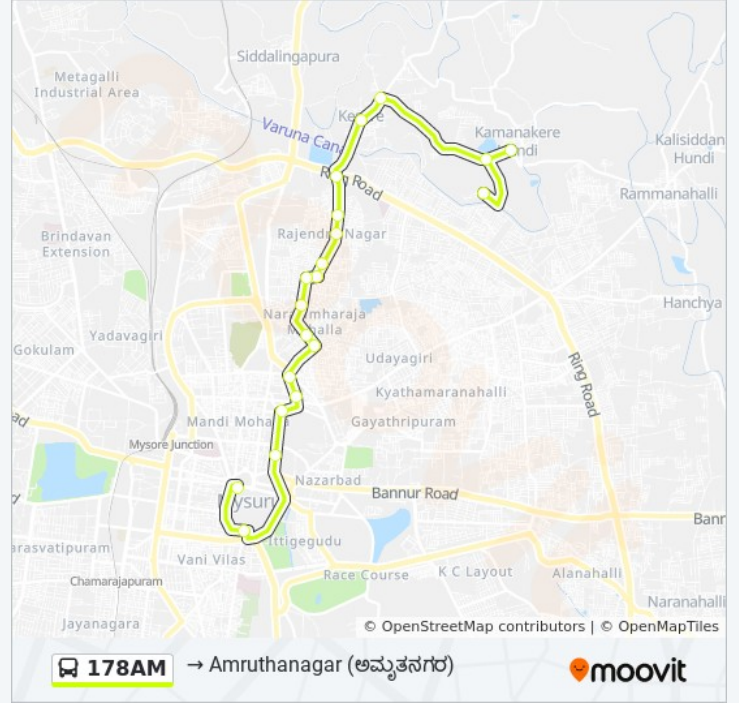

178AM

→ Amruthanagar ( )

Get The App

The 178AM bus line (→ Amruthanagar ( )) has 2 routes. For regular weekdays, their operation hours are:  
 (1) → Amruthanagar ( ): 09:25 - 19:05(2) → City Bus Station ( ): 08:34 - 18:25  
 Use the Moovit App to find the closest 178AM bus station near you and find out when is the next 178AM bus arriving.

**178AM bus Info****Direction:** → Amruthanagar ( )**Stops:** 20**Trip Duration:** 29 min**Line Summary:**

**Direction:** → City Bus Station ( )

20 stops

[VIEW LINE SCHEDULE](#)

- Amruthanagar ( )
- Kamanakere Hundi ( )
- Farm House ( )
- Kamanakere Hundi Cross ( )
- Old Kesare ( )
- Ring Road ( )
- R.S Naidu Nagar ( )
- Dhobi Ghat ( )
- Kuri Mandi ( )
- Shankar Nursing Home ( )
- Rajendra Nagar ( )
- Arch Gate ( )
- State Bank Of Mysore ( )
- Maruthi Complex ( )
- Ambedkar Circle ( )
- Masjid ( )

### 178AM bus Time Schedule

→ City Bus Station ( ) Route

Timetable:

Sunday	08:34 - 18:25
Monday	08:34 - 18:25
Tuesday	08:34 - 18:25
Wednesday	08:34 - 18:25
Thursday	08:34 - 18:25
Friday	08:34 - 18:25
Saturday	08:34 - 18:25

### 178AM bus Info

**Direction:** → City Bus Station ( )

**Stops:** 20

**Trip Duration:** 27 min

**Line Summary:**

Five Light Circle ( )  
Mysore Rural Bus Stand  
Hardinge Circle  
City Bus Station ( )

178AM bus time schedules and route maps are available in an offline PDF at [moovitapp.com](https://moovitapp.com). Use the [Moovit App](#) to see live bus times, train schedule or subway schedule, and step-by-step directions for all public transit in Mysore.