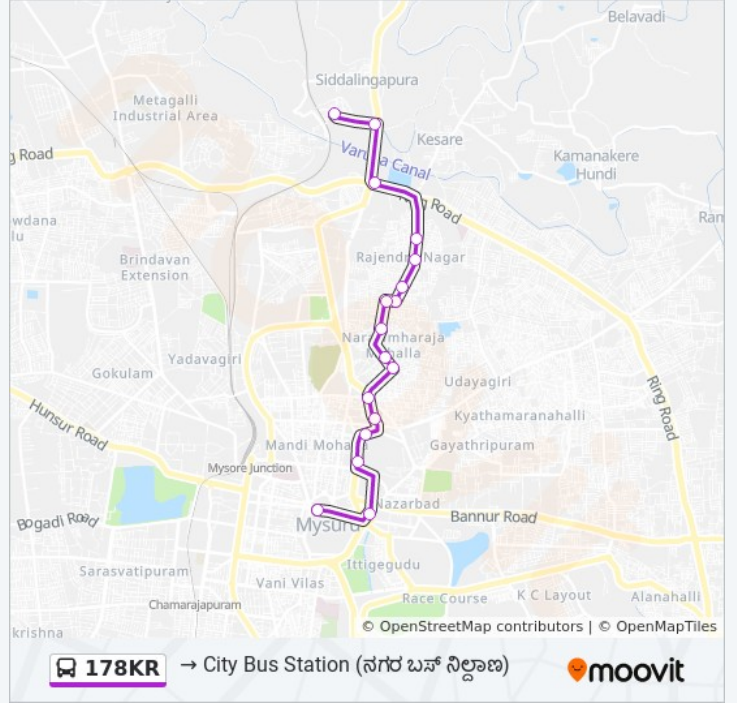

 178KR

→ City Bus Station ()

[Get The App](#)

The 178KR bus line (→ City Bus Station ()) has 2 routes. For regular weekdays, their operation hours are:

(1) → City Bus Station (): 07:34 - 21:00 (2) → K.R Mill Colony (): 08:05 - 20:25

→ City Bus Station () Route
Timetable:

Sunday	07:34 - 21:00
Monday	07:34 - 21:00
Tuesday	07:34 - 21:00
Wednesday	07:34 - 21:00
Thursday	07:34 - 21:00
Friday	07:34 - 21:00
Saturday	07:34 - 21:00

178KR bus Info

178KR bus Time Schedule

→ K.R Mill Colony (. . .)

Route Timetable:

Sunday	08:05 - 20:25
Monday	08:05 - 20:25
Tuesday	08:05 - 20:25
Wednesday	08:05 - 20:25
Thursday	08:05 - 20:25
Friday	08:05 - 20:25
Saturday	08:05 - 20:25

178KR bus Info

Direction: → K.R Mill Colony (. . .)

Stops: 17

Trip Duration: 24 min

Line Summary:

178KR bus time schedules and route maps are available in an offline PDF at moovitapp.com. Use the [Moovit App](#) to see live bus times, train schedule or subway schedule, and step-by-step directions for all public transit in Mysore.