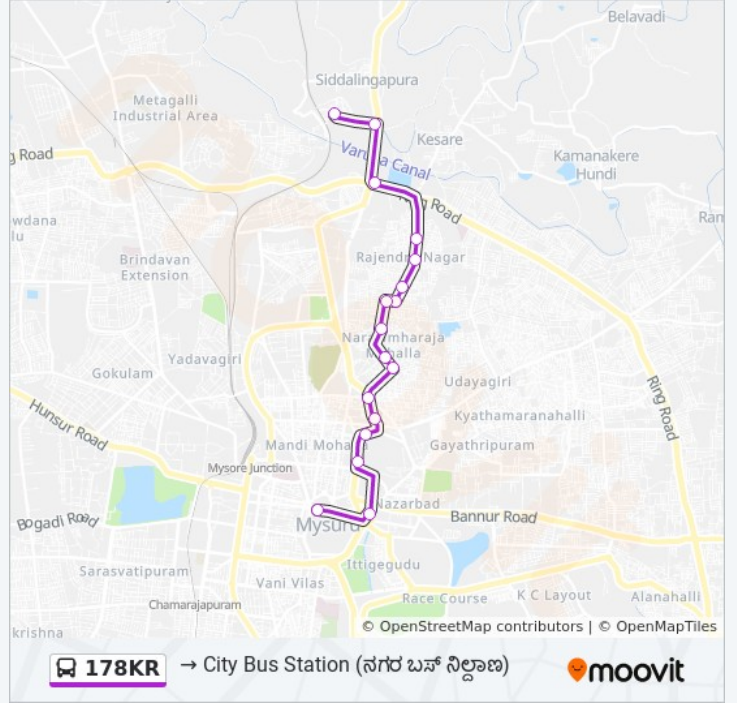

 178KR

→ City Bus Station ()

[Get The App](#)

The 178KR bus line (→ City Bus Station ()) has 2 routes. For regular weekdays, their operation hours are:

(1) → City Bus Station (): 07:34 - 21:00 (2) → K.R Mill Colony (): 08:05 - 20:25

→ City Bus Station () Route
Timetable:

Sunday	07:34 - 21:00
Monday	07:34 - 21:00
Tuesday	07:34 - 21:00
Wednesday	07:34 - 21:00
Thursday	07:34 - 21:00
Friday	07:34 - 21:00
Saturday	07:34 - 21:00

178KR bus Info

Direction: → City Bus Station ()

Stops: 17

Trip Duration: 20 min

Line Summary:

Direction: → K.R Mill Colony (. . .)

17 stops

[VIEW LINE SCHEDULE](#)

- C.B.S Platform 9 (. . . 9)
- Mysore Palace
- Mysore Rural Bus Stand
- Five Light Circle (. . .)
- Masjid (. . .)
- Ambedkar Circle (. . .)
- Maruthi Complex (. . .)
- State Bank Of Mysore (. . .)
- Arch Gate (. . .)
- Rajendra Nagar (. . .)
- Shankar Nursing Home (. . .)
- Kuri Mandi (. . .)
- Dhobi Ghat (. . .)
- R.S Naidu Nagar (. . .)
- Columbia Asia Hospital (. . .)
- K.R Mill (. . .)

178KR bus Time Schedule

→ K.R Mill Colony (. . .)

Route Timetable:

Sunday	08:05 - 20:25
Monday	08:05 - 20:25
Tuesday	08:05 - 20:25
Wednesday	08:05 - 20:25
Thursday	08:05 - 20:25
Friday	08:05 - 20:25
Saturday	08:05 - 20:25