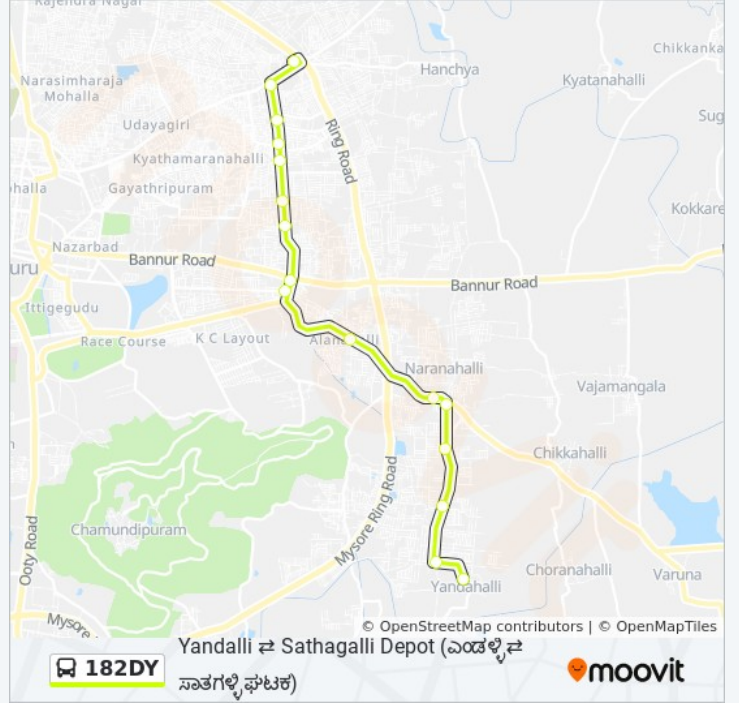

### 182DY bus Time Schedule

→ Yandalli ( ) Route Timetable:

Sunday	07:05
Monday	07:05
Tuesday	07:05
Wednesday	07:05
Thursday	07:05
Friday	07:05
Saturday	07:05

### 182DY bus Info

**Direction:** → Yandalli ( )

**Stops:** 17

**Trip Duration:** 26 min

**Line Summary:**

182DY bus time schedules and route maps are available in an offline PDF at [moovitapp.com](https://moovitapp.com). Use the [Moovit App](#) to see live bus times, train schedule or subway schedule, and step-by-step directions for all public transit in Mysore.