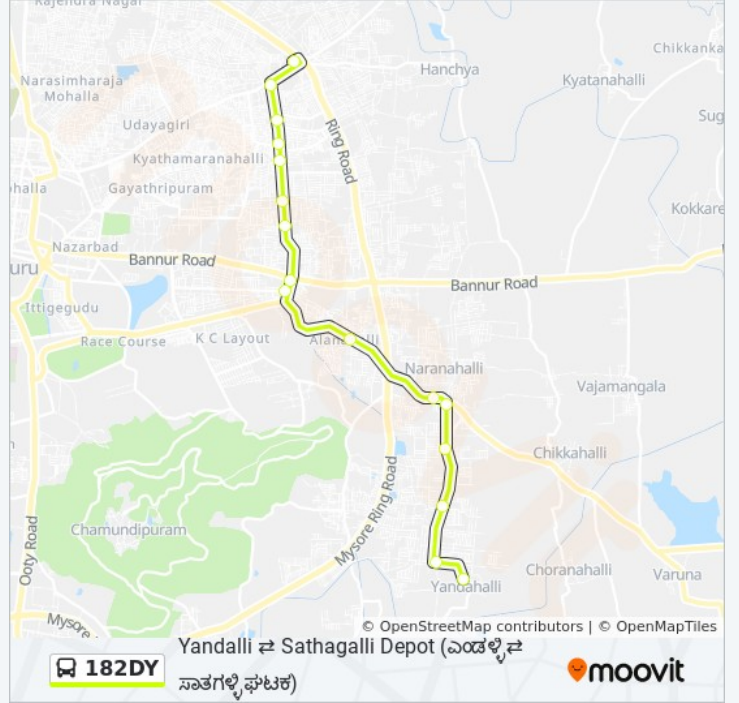

J.S.S Layout ( . . )

Triveni Circle ( )

Kuvempu Circle ( )

Water Tank ( )

Kalyangiri K.E.B ( . . )

Sathagalli Depot ( )

**182DY bus Time Schedule**

→ Sathagalli Depot ( ) Route Timetable:

Sunday	17:55
Monday	17:55
Tuesday	17:55
Wednesday	17:55
Thursday	17:55
Friday	17:55
Saturday	17:55

**182DY bus Info**
**Direction:** → Sathagalli Depot ( )

**Stops:** 16

**Trip Duration:** 25 min

**Line Summary:**