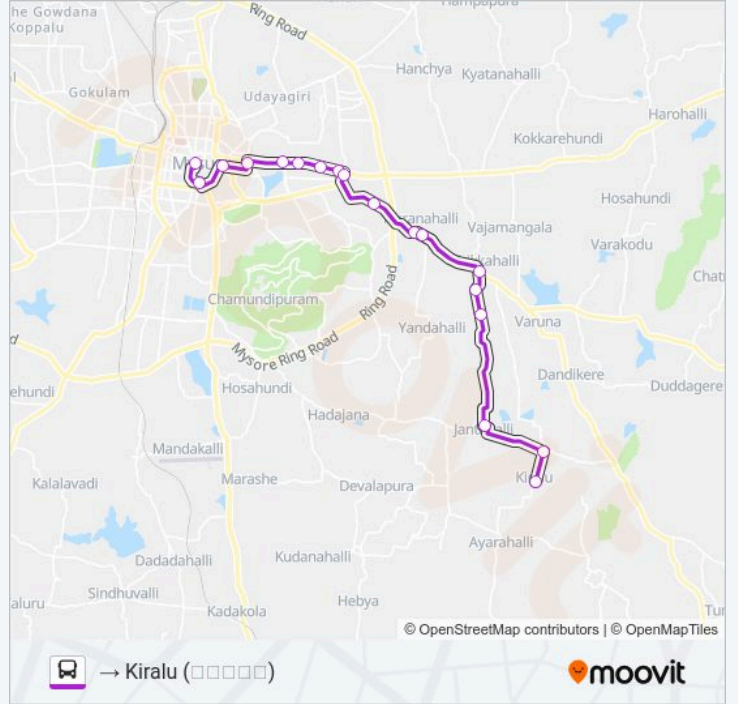

182KR bus time schedules and route maps are available in an offline PDF at moovitapp.com. Use the Moovit App to see live bus times, train schedule or subway schedule, and step-by-step directions for all public transit in Mysore.

© 2025 Moovit - All Rights Reserved