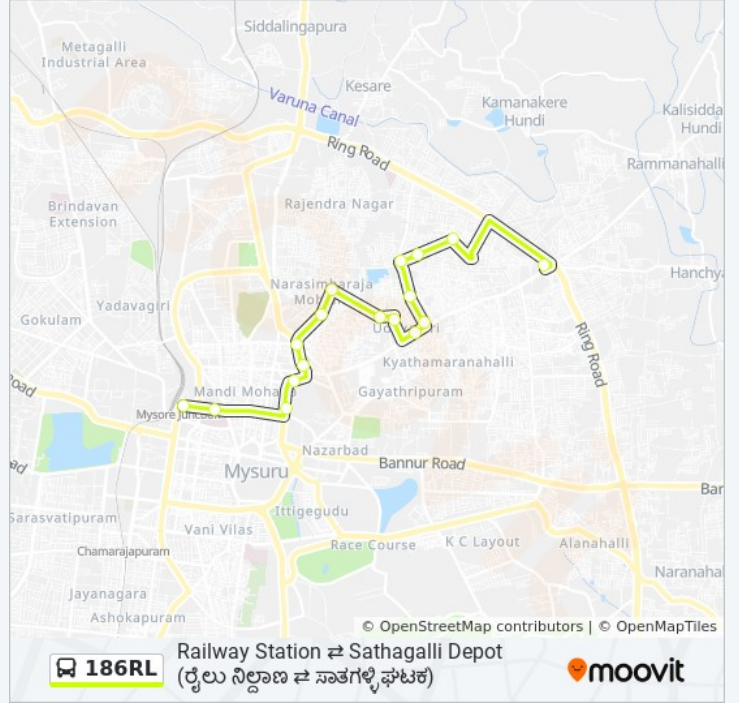

Use the Moovit App to find the closest 186RL bus station near you and find out when is the next 186RL bus arriving.

Direction: → Railway Station ()

17 stops

[VIEW LINE SCHEDULE](#)

Sathagalli Depot ()
 Rajeeva Nagara Gupta Store ()
 Auto Stand ()
 Surya Narayana Temple ()
 Quba Masjid ()
 K.E.B Colony ()
 Udayagiri ()
 Nehru Park ()
 P&T Quarters (&)
 Thibbadevi Temple ()
 Maruthi Complex ()
 Ambedkar Circle ()
 Masjid ()
 Five Light Circle ()
 Mysore Rural Bus Stand
 K.R Hospital ()
 Railway Station ()

186RL bus Time Schedule

→ Railway Station () Route
 Timetable:

Sunday	08:00
Monday	08:00
Tuesday	08:00
Wednesday	08:00
Thursday	08:00
Friday	08:00
Saturday	08:00

186RL bus Info

Direction: → Railway Station ()

Stops: 17

Trip Duration: 22 min

Line Summary:

Direction: → Sathagalli Depot ()

18 stops

[VIEW LINE SCHEDULE](#)

- Railway Station ()
- K.R Hospital ()
- Five Light Circle ()
- Masjid ()
- Ambedkar Circle ()
- Maruthi Complex ()
- State Bank Of Mysore ()
- M.A Stores ()
- Thibbadevi Temple ()
- P&T Quarters (&)
- Nehru Park ()
- Udayagiri ()
- K.E.B Colony ()
- Quba Masjid ()
- Surya Narayana Temple ()
- Auto Stand ()

Stops: 18

Trip Duration: 17 min

Line Summary:

Rajeeva Nagara Gupta Store ()

Sathagalli Depot ()

186RL bus time schedules and route maps are available in an offline PDF at moovitapp.com. Use the [Moovit App](#) to see live bus times, train schedule or subway schedule, and step-by-step directions for all public transit in Mysore.