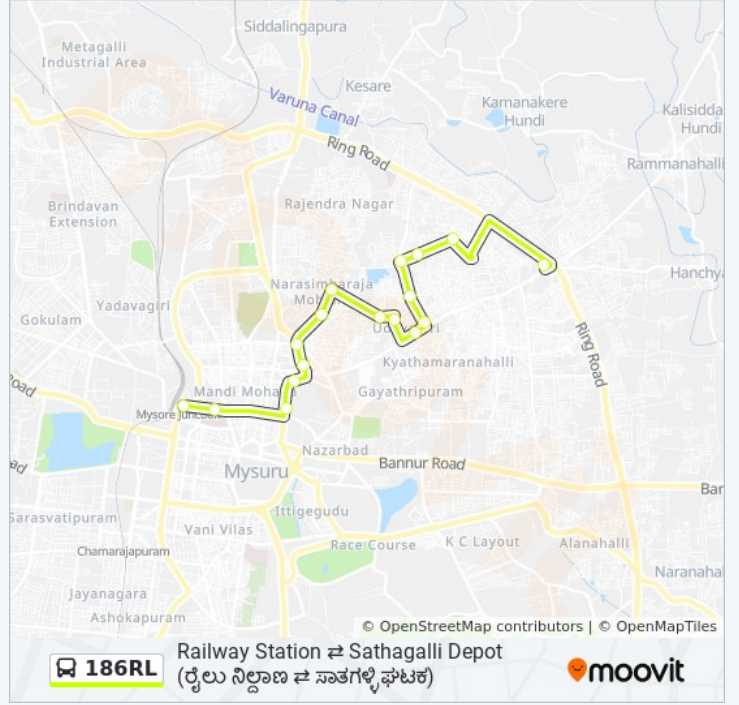

186RL bus Time Schedule

→ Railway Station () Route
 Timetable:

Sunday	08:00
Monday	08:00
Tuesday	08:00
Wednesday	08:00
Thursday	08:00
Friday	08:00
Saturday	08:00

186RL bus Info

Direction: → Railway Station ()

Stops: 17

Trip Duration: 22 min

Line Summary:

Direction: → Sathagalli Depot ()

18 stops

[VIEW LINE SCHEDULE](#)

- Railway Station ()
- K.R Hospital ()
- Five Light Circle ()
- Masjid ()
- Ambedkar Circle ()
- Maruthi Complex ()
- State Bank Of Mysore ()
- M.A Stores ()
- Thibbadevi Temple ()
- P&T Quarters (&)
- Nehru Park ()
- Udayagiri ()
- K.E.B Colony ()
- Quba Masjid ()
- Surya Narayana Temple ()
- Auto Stand ()

186RL bus Time Schedule

→ Sathagalli Depot () Route

Timetable:

Sunday	21:35
Monday	21:35
Tuesday	21:35
Wednesday	21:35
Thursday	21:35
Friday	21:35
Saturday	21:35

186RL bus Info

Direction: → Sathagalli Depot ()

Stops: 18

Trip Duration: 17 min

Line Summary:

Rajeeva Nagara Gupta Store ()

Sathagalli Depot ()

186RL bus time schedules and route maps are available in an offline PDF at moovitapp.com. Use the [Moovit App](#) to see live bus times, train schedule or subway schedule, and step-by-step directions for all public transit in Mysore.