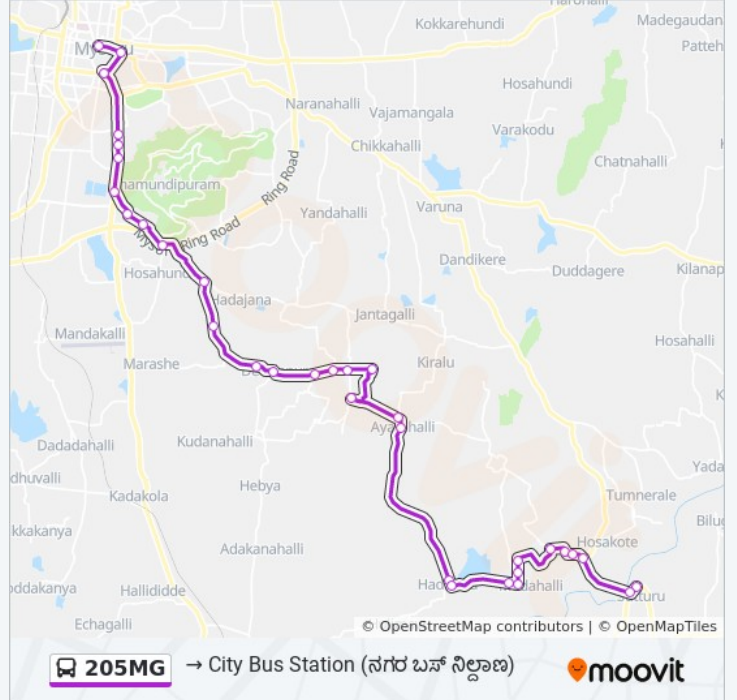

Devalapura ( )

Devalapura J.S.S School ( )

Chikkegowadana Hundi ( )

Hadajana Cross ( )

Hosahundi

Bandi Palya

R.M.C.

Toll Gate

Gundu Rao Nagar

Ganapathi Sachidananda Ashrama

J.S.S.College

Gun House

Hardinge Circle

City Bus Station ( )

Direction: → Suttur ( )

34 stops

[VIEW LINE SCHEDULE](#)

C.B.S Platform 24 (. . 24)

Mysore Palace

Gun House

J.S.S.College

Ganapathi Sachidananda Ashrama

Gundu Rao Nagar

Toll Gate

R.M.C.

Bandi Palya

Hosahundi

Hadajana Cross ( )

Chikkegowadana Hundi ( )

205MG bus Time Schedule

→ Suttur ( ) Route Timetable:

Sunday	08:00 - 17:15
Monday	08:00 - 17:15
Tuesday	08:00 - 17:15
Wednesday	08:00 - 17:15
Thursday	08:00 - 17:15
Friday	08:00 - 17:15
Saturday	08:00 - 17:15

205MG bus Info

Direction: → Suttur ( )

Stops: 34

Trip Duration: 56 min

Line Summary: