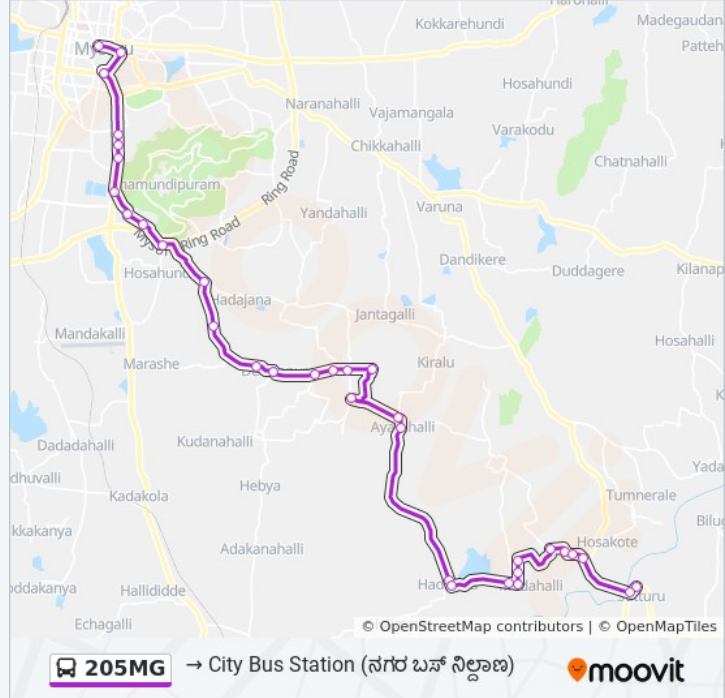

Makanahundi Gate ( )

Devalapura J.S.S School ( )

Devalapura ( )

Kumbrahalli Mata Gate ( )

Thukadi Madaiahna Hundi ( )

Marigowdana Hundi Gate ( )

Marigowdana Hundi

Rayanahundi ( )

Ayrahalli Arali Mara ( )

Ayrahalli ( )

Hadinaru Library ( )

Hadinaru Temple ( )

Hadinaru Mole ( )

Mudahalli ( )

Mallarajiahna Hundi ( )

Water Tank ( )

Madaiahana Hundi ( )

Rice Mill ( )

Alalthur Dairy ( )

Alalthur Circle ( )

Suttur Circle ( )

Suttur ( )

205MG bus time schedules and route maps are available in an offline PDF at moovitapp.com. Use the [Moovit App](#) to see live bus times, train schedule or subway schedule, and step-by-step directions for all public transit in Mysore.

[About Moovit](#) • [MaaS Solutions](#) • [Supported Countries](#) • [Mooviter Community](#)

© 2024 Moovit - All Rights Reserved

Check Live Arrival Times