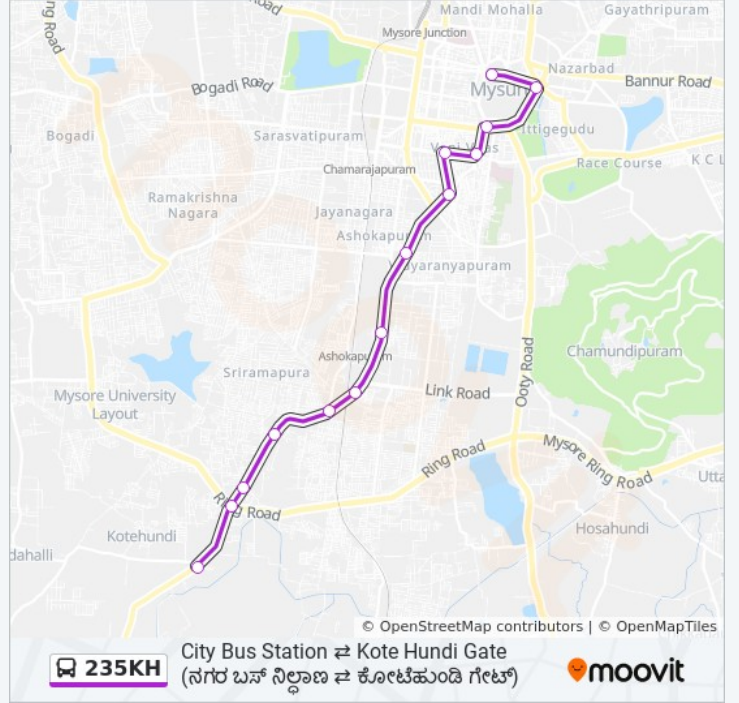

235KH

City Bus Station ⇌ Kote Hundi Gate ( )  
⇌

Get The App

The 235KH bus line (City Bus Station ⇌ Kote Hundi Gate ( ) ⇌ ) has 2 routes. For regular weekdays, their operation hours are:

(1) → City Bus Station ( ): 08:03(2) → Kote Hundi Gate ( ): 10:15

### 235KH bus Info

**Direction:** → City Bus Station ( )

**Stops:** 14

**Trip Duration:** 27 min

**Line Summary:**

**Direction:** → Kote Hundi Gate ( )

12 stops

[VIEW LINE SCHEDULE](#)

### 235KH bus Time Schedule

→ Kote Hundi Gate ( ) Route

Timetable:

Sunday	10:15
Monday	10:15
Tuesday	10:15
Wednesday	10:15
Thursday	10:15
Friday	10:15
Saturday	10:15

### 235KH bus Info

**Direction:** → Kote Hundi Gate ( )

**Stops:** 12

**Trip Duration:** 20 min

**Line Summary:**

235KH bus time schedules and route maps are available in an offline PDF at [moovitapp.com](https://moovitapp.com). Use the [Moovit App](#) to see live bus times, train schedule or subway schedule, and step-by-step directions for all public transit in Mysore.