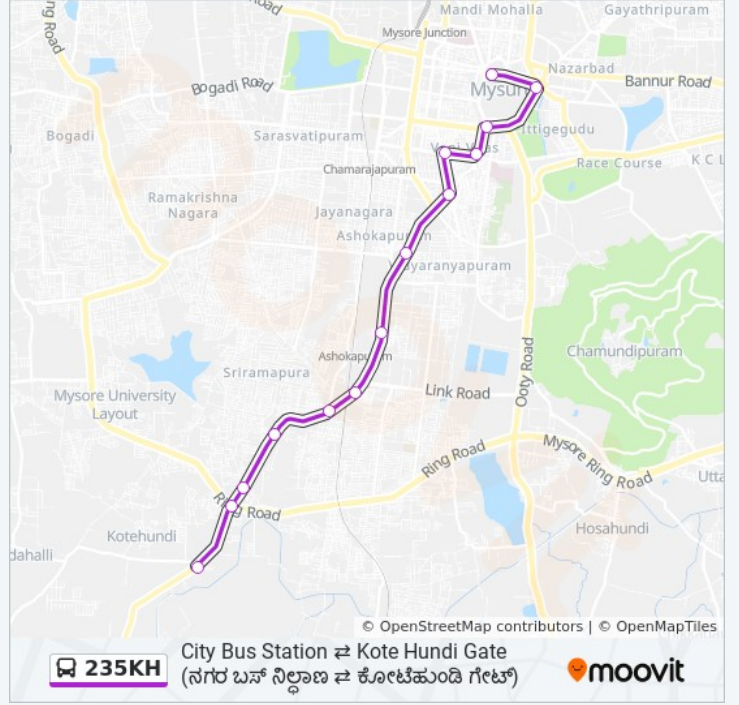

235KH

City Bus Station ⇌ Kote Hundi Gate ( )  
⇌

Get The App

The 235KH bus line (City Bus Station ⇌ Kote Hundi Gate ( ) ⇌ ) has 2 routes. For regular weekdays, their operation hours are:

(1) → City Bus Station ( ): 08:03(2) → Kote Hundi Gate ( ): 10:15

### 235KH bus Time Schedule

→ City Bus Station ( ) Route  
Timetable:

Sunday	08:03
Monday	08:03
Tuesday	08:03
Wednesday	08:03
Thursday	08:03
Friday	08:03
Saturday	08:03

### 235KH bus Info

**Direction:** → City Bus Station ( )

**Stops:** 14

**Trip Duration:** 27 min

**Line Summary:**

**Direction:** → Kote Hundi Gate ( )

12 stops

[VIEW LINE SCHEDULE](#)

### 235KH bus Time Schedule

→ Kote Hundi Gate ( ) Route

Timetable:

Sunday	10:15
Monday	10:15
Tuesday	10:15
Wednesday	10:15
Thursday	10:15
Friday	10:15
Saturday	10:15