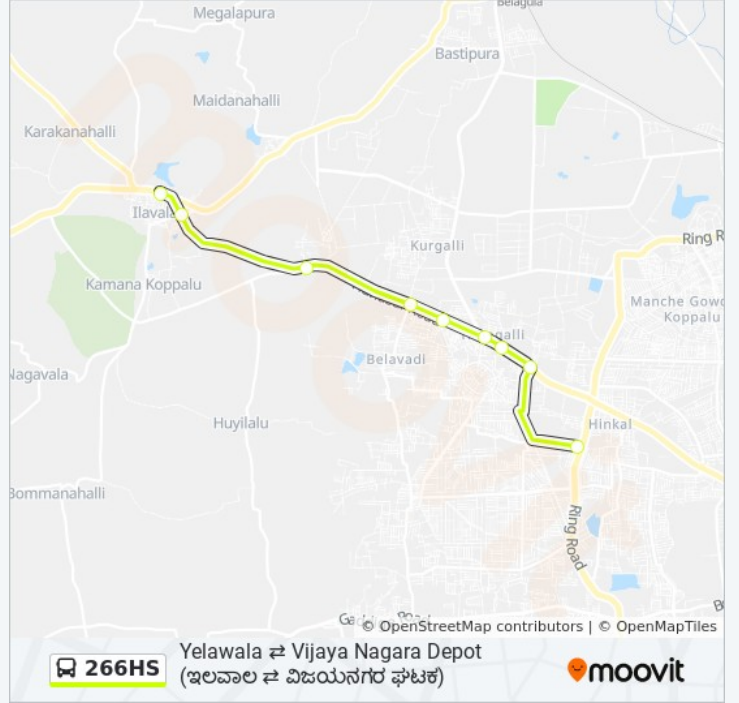

Use the Moovit App to find the closest 266HS bus station near you and find out when is the next 266HS bus arriving.

Direction: → Vijaya Nagara Depot ()

9 stops

[VIEW LINE SCHEDULE](#)

Yelawala ()

Yelawala Government Hospital ()

Direction: → Vijaya Nagara Depot ()

Stops: 9

Trip Duration: 16 min

Line Summary:

Direction: → Yelawala ()

10 stops

[VIEW LINE SCHEDULE](#)

Hinkal Signal

Yelawala ()

266HS bus Time Schedule

→ Yelawala () Route Timetable:

Sunday	07:05 - 14:30
Monday	07:05 - 14:30
Tuesday	07:05 - 14:30
Wednesday	07:05 - 14:30
Thursday	07:05 - 14:30
Friday	07:05 - 14:30
Saturday	07:05 - 14:30

266HS bus Info

Direction: → Yelawala ()

Stops: 10

Trip Duration: 15 min

Line Summary:

266HS bus time schedules and route maps are available in an offline PDF at moovitapp.com. Use the [Moovit App](#) to see live bus times, train schedule or subway schedule, and step-by-step directions for all public transit in Mysore.