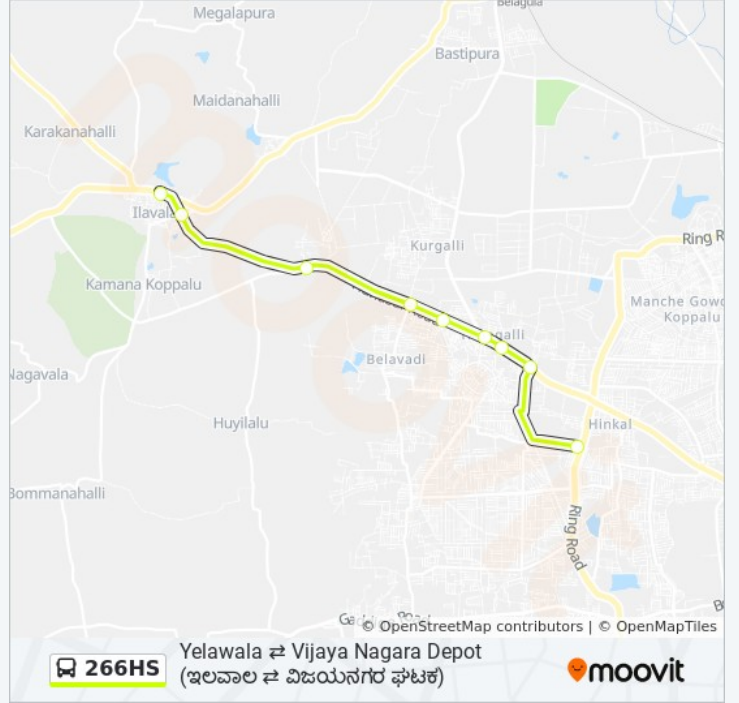

266HS

Yelawala ⇌ Vijaya Nagara Depot ()

Get The App

The 266HS bus line (Yelawala ⇌ Vijaya Nagara Depot () ⇌)) has 2 routes. For regular weekdays, their operation hours are:

(1) → Vijaya Nagara Depot (): 12:00 - 19:49(2) → Yelawala (): 07:05 - 14:30

Use the Moovit App to find the closest 266HS bus station near you and find out when is the next 266HS bus arriving.

Direction: → Vijaya Nagara Depot ()

9 stops

[VIEW LINE SCHEDULE](#)

Yelawala ()

Yelawala Government Hospital ()

→ Vijaya Nagara Depot () Route
Timetable:

Sunday	12:00 - 19:49
Monday	12:00 - 19:49
Tuesday	12:00 - 19:49
Wednesday	12:00 - 19:49
Thursday	12:00 - 19:49
Friday	12:00 - 19:49
Saturday	12:00 - 19:49

266HS bus Info

Direction: → Vijaya Nagara Depot ()

Stops: 9

Trip Duration: 16 min

Line Summary:

Direction: → Yelawala ()

10 stops

[VIEW LINE SCHEDULE](#)

Hinkal Signal