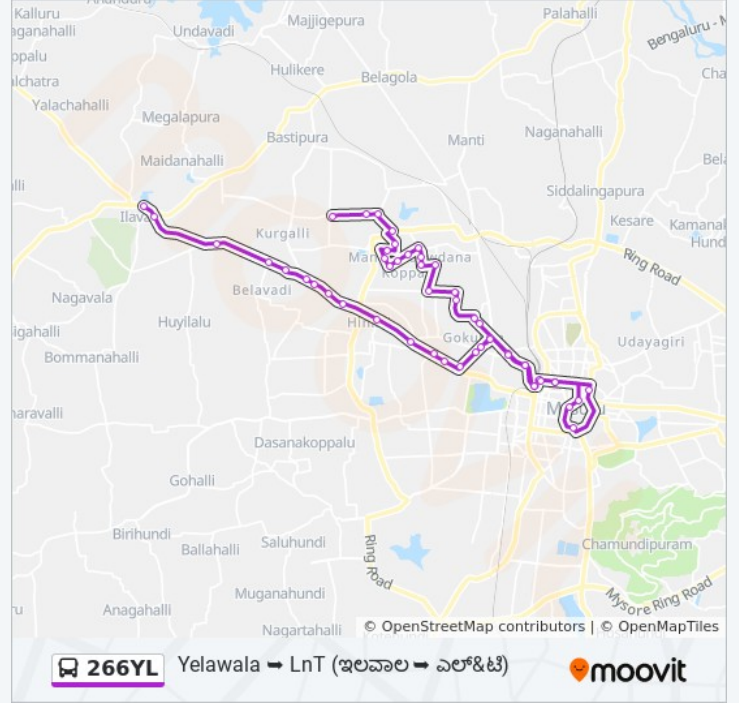

Vani Vilas Water Works ( )

Dasappa Circle ( )

Railway Station ( )

K.R Hospital ( )

Dodda Gadiyara ( )

C.B.S Platform 12 (. . . 12)

Mysore Palace

Mysore Rural Bus Stand

K.R Hospital (. . .)

Railway Station ( )

Dasappa Circle ( )

Vani Vilas Water Works ( )

Akashavani ( )

Vonti Koppal Temple ( )

Nirmala Convent ( )

Adithya Hospital ( )

Gokulam Aralimara ( )

Trinethra Circle ( )

Vijayanagara Water Tank ( )

Surya Bakery ( )

Abhishek Circle ( )

Made Gowda Circle ( )

C.I.T.B Choultry (. . .)

Mayura Circle

Kaveri Circle

Sankranthi Circle

Kitturu Rani Chennamma Circle

Laxmikantha Nagar ( )

Ganesh Temple ( )

Bharath Cancer Hospital

Shobha Gate