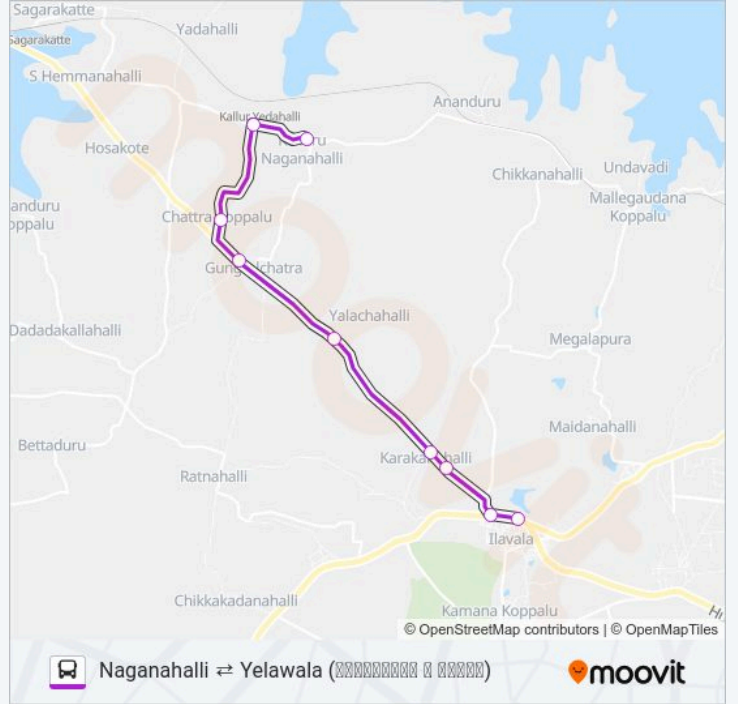

272YN bus time schedules and route maps are available in an offline PDF at moovitapp.com. Use the Moovit App to see live bus times, train schedule or subway schedule, and step-by-step directions for all public transit in Mysore.

© 2024 Moovit - All Rights Reserved