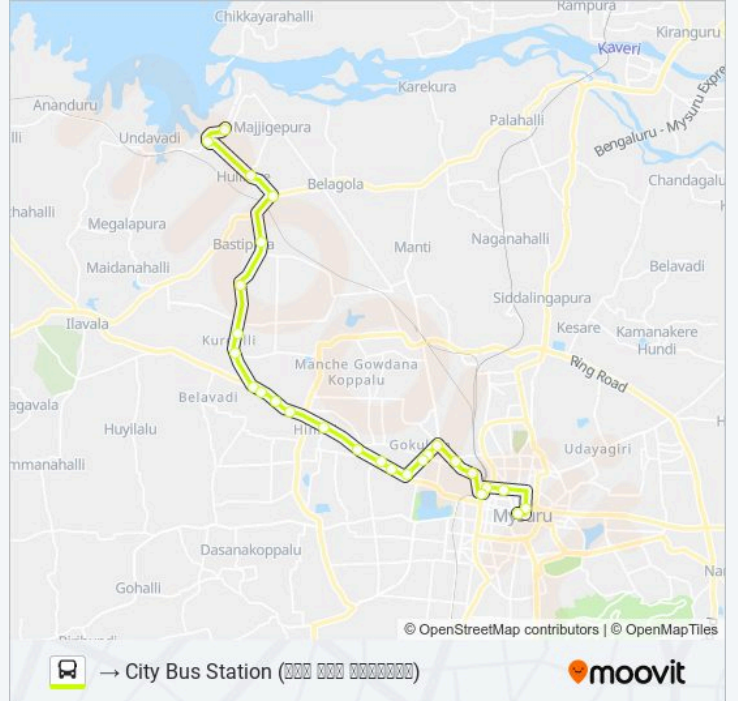

Vani Vilas Water Works (ವಾನಿ ವಿಲಾಸ್ ನೀರಿನ ಕಾರ್ಖಾನೆ)

Dasappa Circle (ದಾಸಪ್ಪಾ ಸರ್ಕಲ್)

Railway Station (ರೈಲ್ವೇ ಸ್ಟೇಷನ್)

K.R Hospital (ಕೆ.ಆರ್. ಹಾಸ್ಪಿಟಲ್)

Dodda Gadiyara (ದೊಡ್ಡ ಗಡಿಯಾರಾ)

City Bus Station (ಸಿಟಿ ಬಸ್ ಸ್ಟೇಷನ್)

Direction: → K.R.S Grama (ಕೆ.ಆರ್.ಎಸ್.ಗ್ರಾಮ್)

27 stops

[VIEW LINE SCHEDULE](#)

C.B.S Platform 22 (ಸಿ.ಬಿ.ಎಸ್ ಪ್ಲಾಟ್‌ಫಾರ್ಮ್ 22)

Mysore Rural Bus Stand

K.R Hospital (ಕೆ.ಆರ್. ಹಾಸ್ಪಿಟಲ್)

Railway Station (ರೈಲ್ವೇ ಸ್ಟೇಷನ್)

Dasappa Circle (ದಾಸಪ್ಪಾ ಸರ್ಕಲ್)

Vani Vilas Water Works (ವಾನಿ ವಿಲಾಸ್ ನೀರಿನ ಕಾರ್ಖಾನೆ)

Akashavani (ಆಕಾಶವಾನಿ)

Vonti Koppal Temple (ವಂತಿ ಕೊಪ್ಪಾಲ್ ತೆಮ್ಮೆ)

V.V Puram Post Office (ವಿ.ವಿ ಪುರಂ ಪೋಸ್ಟ್ ಆಫೀಸ್)

Mathru Mandali (ಮಾಥ್ರು ಮಂದಲಿ)

St Joseph Convent (ಸೆಂಟ್ ಜೋಸೆಫ್ ಕನ್ವೆಂಟ್)

B.M Hospital (ಬಿ.ಎಂ ಹಾಸ್ಪಿಟಲ್)

Premier Studio (ಪ್ರೀಮಿಯರ್ ಸ್ಟುಡಿಯೋ)

Aishwarya Petrol Bunk (ಅಿಶ್ವರ್ಯಾ ಪೆಟ್ರೋಲ್ ಬಂಕ್)

Hinkal (ಹಿಂಕಲ್)

Yashaswi Choultry (ಯಾಶಸ್ವಿ ಚೌಲ್ತ್ರಿ)

S.R.S Hootagalli (ಎಸ್.ಆರ್.ಎಸ್ ಹೊತಾಗಲಿ)

Hootagalli (ಹೊತಾಗಲಿ)

303AK bus Time Schedule

→ K.R.S Grama (ಕೆ.ಆರ್.ಎಸ್.ಗ್ರಾಮ್) Route Timetable:

Sunday	16:45
Monday	16:45
Tuesday	16:45
Wednesday	16:45
Thursday	16:45
Friday	16:45
Saturday	16:45

303AK bus Info

Direction: → K.R.S Grama (ಕೆ.ಆರ್.ಎಸ್.ಗ್ರಾಮ್)

Stops: 27

Trip Duration: 50 min

Line Summary: