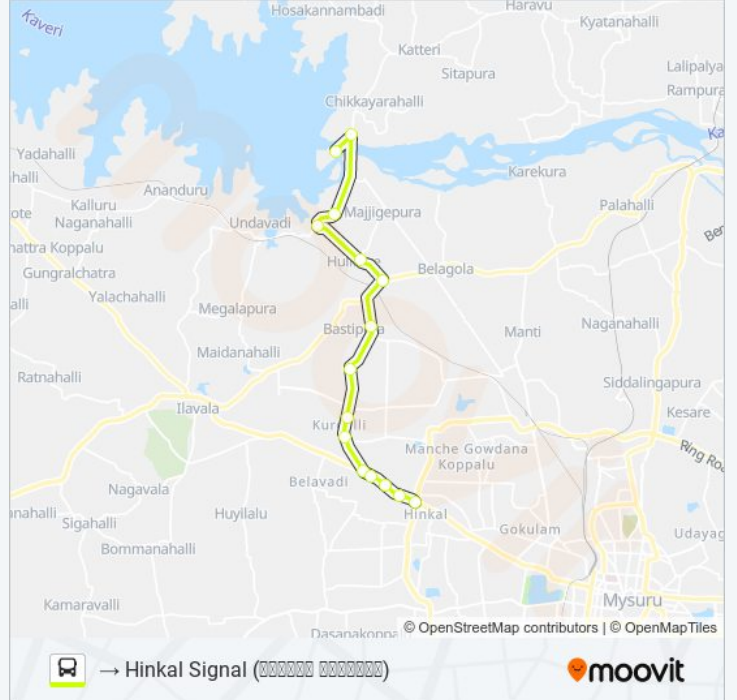

303AN bus time schedules and route maps are available in an offline PDF at moovitapp.com. Use the [Moovit App](#) to see live bus times, train schedule or subway schedule, and step-by-step directions for all public transit in Mysore.

[About Moovit](#) • [MaaS Solutions](#) • [Supported Countries](#) • [Mooviter Community](#)

© 2024 Moovit - All Rights Reserved

Check Live Arrival Times