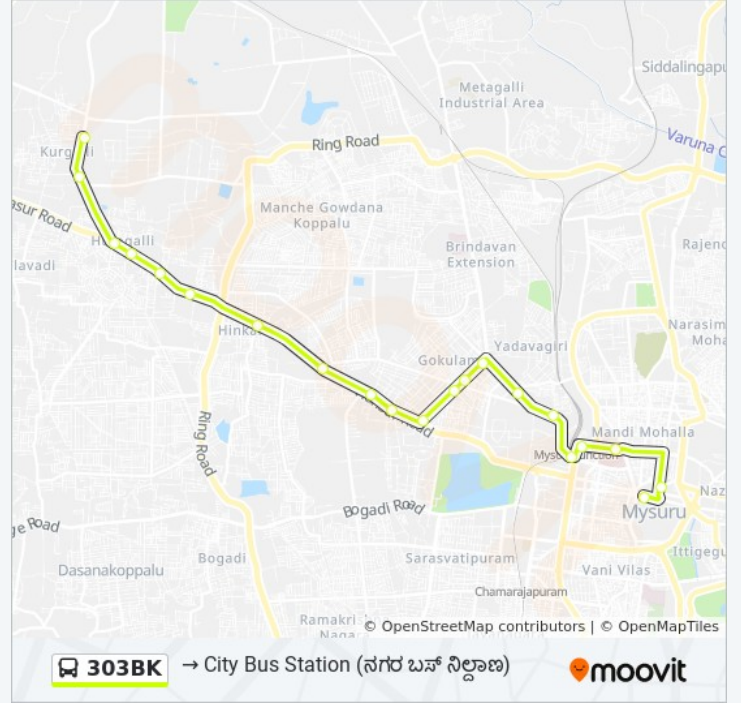

 303BK

→ City Bus Station ()

Get The App

The 303BK bus line (→ City Bus Station ()) has 2 routes. For regular weekdays, their operation hours are:

(1) → City Bus Station (): 08:00(2) → Coorgalli (): 08:00

303BK bus Time Schedule

→ City Bus Station () Route
Timetable:

Sunday	08:00
Monday	08:00
Tuesday	08:00
Wednesday	08:00
Thursday	08:00
Friday	08:00
Saturday	08:00

303BK bus Info

Direction: → City Bus Station ()

Stops: 21

Trip Duration: 33 min

Line Summary:

- Railway Station ()
- K.R Hospital ()
- Dodda Gadiyara ()
- City Bus Station ()

Direction: → Coorgalli ()

21 stops

[VIEW LINE SCHEDULE](#)

- C.B.S Platform 22 (. . 22)
- Mysore Rural Bus Stand
- K.R Hospital ()
- Railway Station ()
- Dasappa Circle ()
- Vani Vilas Water Works ()
- Akashavani ()
- Vonti Koppal Temple ()
- V.V Puram Post Office (.)
- Mathru Mandali ()
- St Joseph Convent ()
- B.M Hospital (.)
- Premier Studio ()
- Aishwarya Petrol Bunk ()
- Hinkal ()
- Yashaswi Choultry ()

303BK bus Time Schedule

→ Coorgalli () Route Timetable:

Sunday	08:00
Monday	08:00
Tuesday	08:00
Wednesday	08:00
Thursday	08:00
Friday	08:00
Saturday	08:00

303BK bus Info

Direction: → Coorgalli ()

Stops: 21