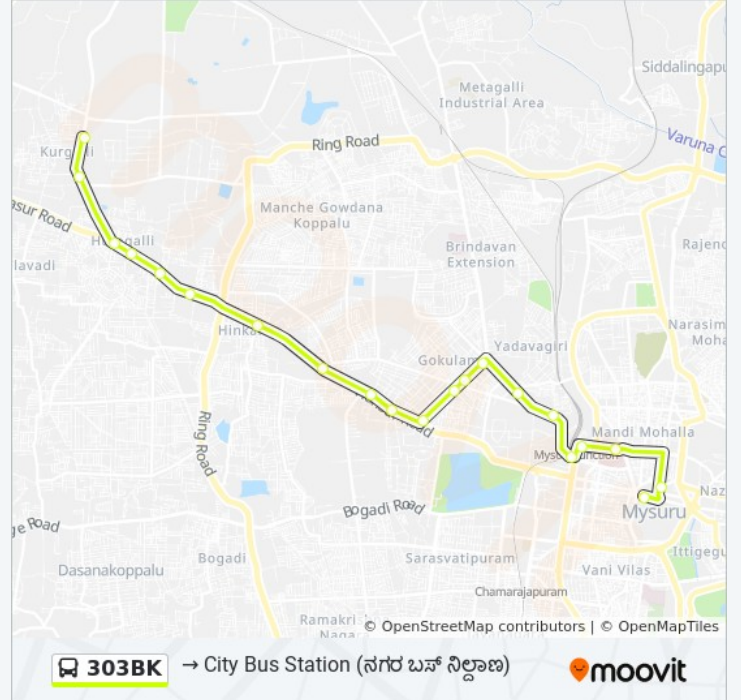

 303BK

→ City Bus Station ()

Get The App

The 303BK bus line (→ City Bus Station ()) has 2 routes. For regular weekdays, their operation hours are:

(1) → City Bus Station (): 08:00(2) → Coorgalli (): 08:00

Stops: 21

Trip Duration: 33 min

Line Summary:

- Railway Station ()
- K.R Hospital ()
- Dodda Gadiyara ()
- City Bus Station ()

Direction: → Coorgalli ()

21 stops

[VIEW LINE SCHEDULE](#)

- C.B.S Platform 22 (. . 22)
- Mysore Rural Bus Stand
- K.R Hospital ()
- Railway Station ()
- Dasappa Circle ()
- Vani Vilas Water Works ()
- Akashavani ()
- Vonti Koppal Temple ()
- V.V Puram Post Office (.)
- Mathru Mandali ()
- St Joseph Convent ()
- B.M Hospital (.)
- Premier Studio ()
- Aishwarya Petrol Bunk ()
- Hinkal ()
- Yashaswi Choultry ()

303BK bus Time Schedule

→ Coorgalli () Route Timetable:

Sunday	08:00
Monday	08:00
Tuesday	08:00
Wednesday	08:00
Thursday	08:00
Friday	08:00
Saturday	08:00

303BK bus Info

Direction: → Coorgalli ()

Stops: 21

Trip Duration: 34 min

Line Summary:

S.R.S Hootagalli ()

Hootagalli ()

Hootagalli Housing Board ()

Automotive Axel ()

Coorgalli ()

303BK bus time schedules and route maps are available in an offline PDF at moovitapp.com. Use the [Moovit App](#) to see live bus times, train schedule or subway schedule, and step-by-step directions for all public transit in Mysore.