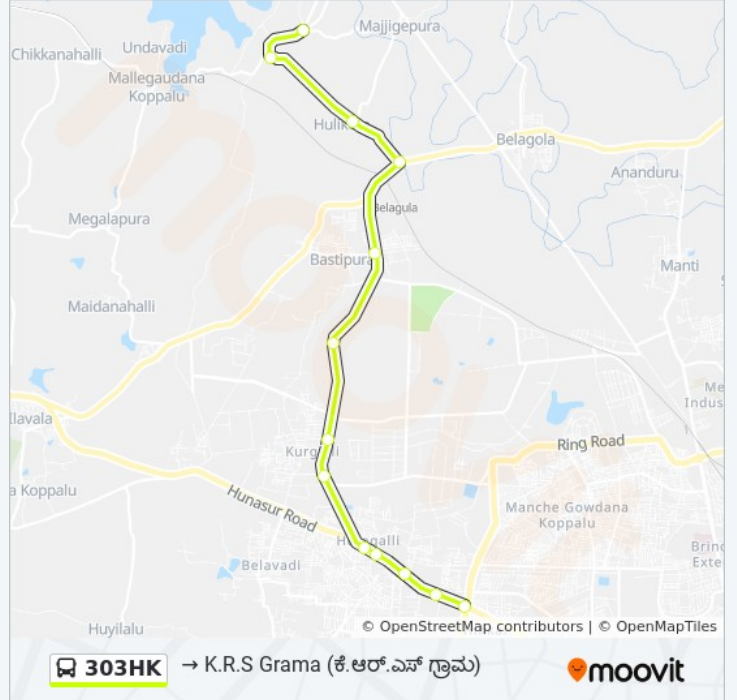

 303HK

→ K.R.S Grama (. . .)

[Get The App](#)

The 303HK bus line (→ K.R.S Grama (.)) has 2 routes. For regular weekdays, their operation hours are:

(1) → K.R.S Grama (.): 07:20(2) → Vijaya Nagara Depot (.): 18:00

Direction: → K.R.S Grama (.)

Stops: 13

Trip Duration: 25 min

Line Summary:

Direction: → Vijaya Nagara Depot ()

12 stops

[VIEW LINE SCHEDULE](#)

- K.R.S Grama (. .)
- Santhemala ()
- Hulikere ()
- M.N.P Mills (. .)
- Bastipura Gate ()
- B.E.M.L Factory (. . .)
- Coorgalli ()
- Automotive Axel ()
- Hootagalli Housing Board ()
- Hootagalli ()
- S.R.S Hootagalli (. .)
- Vijaya Nagara Depot

303HK bus Time Schedule

→ Vijaya Nagara Depot () Route
Timetable:

Sunday	18:00
Monday	18:00
Tuesday	18:00
Wednesday	18:00
Thursday	18:00
Friday	18:00
Saturday	18:00

303HK bus Info

Direction: → Vijaya Nagara Depot ()

Stops: 12

Trip Duration: 24 min

Line Summary:

303HK bus time schedules and route maps are available in an offline PDF at moovitapp.com. Use the [Moovit App](#) to see live bus times, train schedule or subway schedule, and step-by-step directions for all public transit in Mysore.