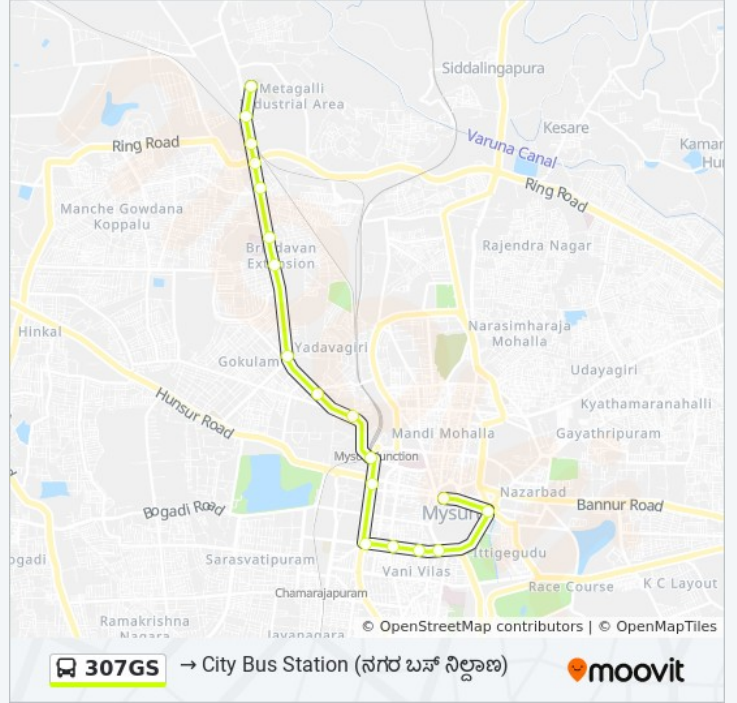

307GS

→ City Bus Station ()

Get The App

The 307GS bus line (→ City Bus Station ()) has 2 routes. For regular weekdays, their operation hours are:

(1) → City Bus Station (): 08:50 - 08:55(2) → G.S.S.S College (): 15:50 - 16:15

307GS bus Info

Direction: → City Bus Station ()

Stops: 18

Trip Duration: 29 min

Line Summary:

Hardinge Circle

City Bus Station ()

Direction: → G.S.S.S College

Coffee Curing Works ()

Falcon Tyres ()

307GS bus Time Schedule

→ G.S.S.S College (. . .)

Route Timetable:

Sunday	15:50 - 16:15
Monday	15:50 - 16:15
Tuesday	15:50 - 16:15
Wednesday	15:50 - 16:15
Thursday	15:50 - 16:15
Friday	15:50 - 16:15
Saturday	15:50 - 16:15

307GS bus Info

Direction: → G.S.S.S College (. . .)

Stops: 16

Trip Duration: 26 min

Line Summary:

307GS bus time schedules and route maps are available in an offline PDF at moovitapp.com. Use the [Moovit App](#) to see live bus times, train schedule or subway schedule, and step-by-step directions for all public transit in Mysore.