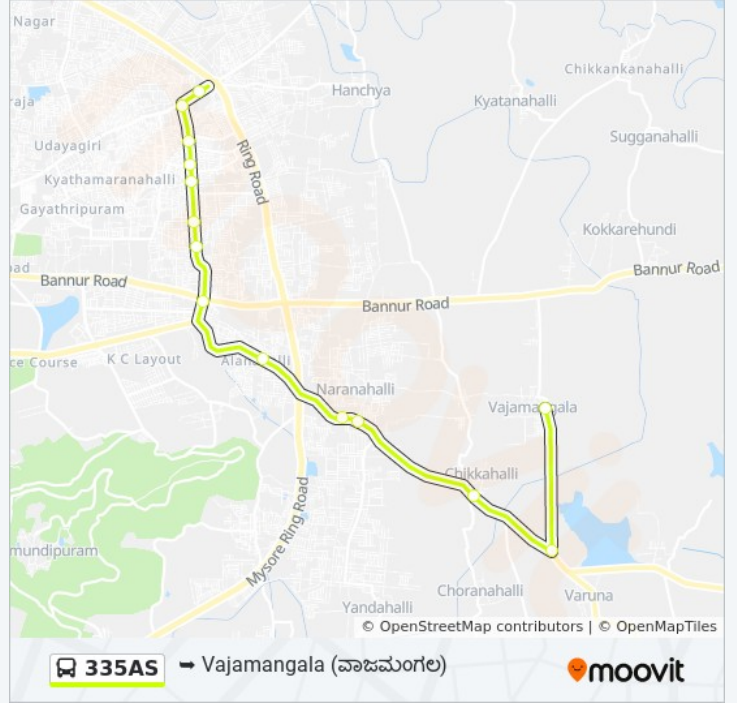

335AS bus time schedules and route maps are available in an offline PDF at moovitapp.com. Use the [Moovit App](#) to see live bus times, train schedule or subway schedule, and step-by-step directions for all public transit in Mysore.

[About Moovit](#) • [MaaS Solutions](#) • [Supported Countries](#) • [Mooviter Community](#)

© 2024 Moovit - All Rights Reserved

Check Live Arrival Times