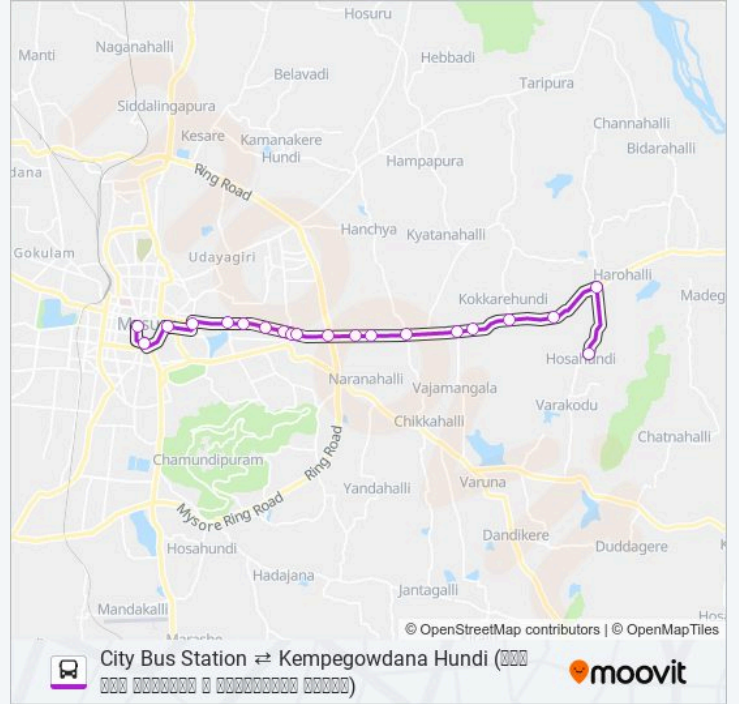

336AM

City Bus Station ⇌ Kempegowdana Hundi (ಕೆಆರ್ ಐಸಿಐ
ಸ್ಟೇಷನ್ ನಿಂದ ಕೆಆರ್ ಐಸಿಐ ಸ್ಟೇಷನ್)

Get The App

The 336AM bus line (City Bus Station ⇌ Kempegowdana Hundi (ಕೆಆರ್ ಐಸಿಐ ಸ್ಟೇಷನ್ ನಿಂದ ಕೆಆರ್ ಐಸಿಐ ಸ್ಟೇಷನ್)) has 2 routes. For regular weekdays, their operation hours are:

336AM bus Info

Direction: → City Bus Station (ಕೆಆರ್ ಐಸಿಐ ಸ್ಟೇಷನ್)

Stops: 20

Trip Duration: 30 min

Line Summary:

Direction: → Kempegowdana Hundi (ಕೆಪೆಗೊವ್‌ದಾನಾ ಹುಂಡಿ)

20 stops

[VIEW LINE SCHEDULE](#)

336AM bus Info

Direction: → Kempegowdana Hundi (ಕೆಪೆಗೊವ್‌ದಾನಾ ಹುಂಡಿ)

Stops: 20

Trip Duration: 32 min

Line Summary:

Mellahalli Cross (ಮಲ್ಲಾಹಳ್ಳಿ ಕ್ರಾಸ್)

Kempegowdana Hundi (ಕೆಂಪೆಗೌದನಾ ಹುಂಡಿ)

336AM bus time schedules and route maps are available in an offline PDF at moovitapp.com. Use the Moovit App to see live bus times, train schedule or subway schedule, and step-by-step directions for all public transit in Mysore.

© 2024 Moovit - All Rights Reserved