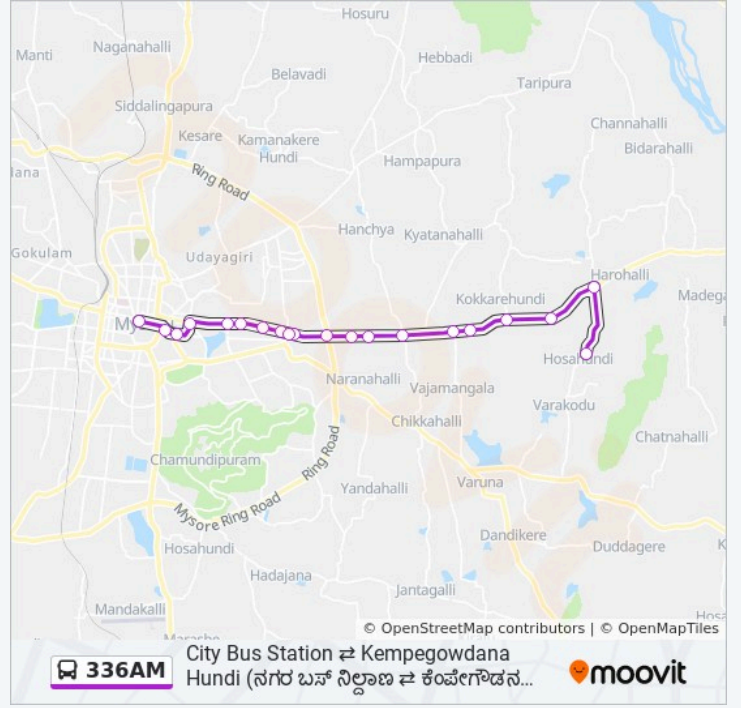

City Bus Station (ಕೆಆರ್ ಐಸಿಐ ಸ್ಟೇಷನ್)

336AM bus Time Schedule

→ City Bus Station (ಕೆಆರ್ ಐಸಿಐ ಸ್ಟೇಷನ್) Route Timetable:

Sunday	05:08
Monday	05:08
Tuesday	05:08
Wednesday	05:08
Thursday	05:08
Friday	05:08
Saturday	05:08

336AM bus Info

Direction: → City Bus Station (ಕೆಆರ್ ಐಸಿಐ ಸ್ಟೇಷನ್)

Stops: 20

Trip Duration: 30 min

Line Summary:

Direction: → Kempegowdana Hundi (ಕೆಪೆಗೊವ್‌ದಾನಾ ಹುಂಡಿ)

20 stops

[VIEW LINE SCHEDULE](#)