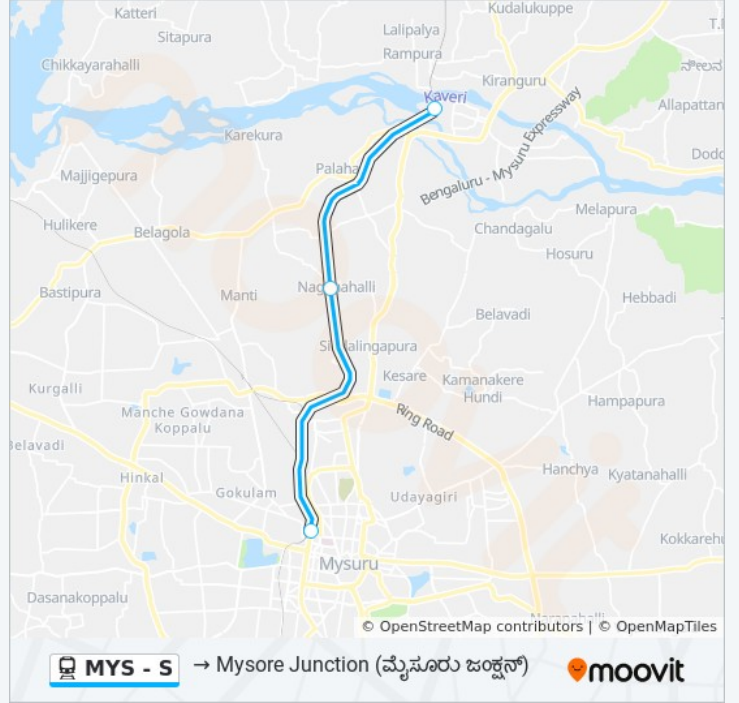

 MYS - S

→ Mysore Junction ()

[Get The App](#)

The MYS - S train line (→ Mysore Junction ()) has 2 routes. For regular weekdays, their operation hours are:

(1) → Mysore Junction (): 03:00 - 21:20 (2) → Sri Rangapattana (): 05:50 - 23:55

Use the Moovit App to find the closest MYS - S train station near you and find out when is the next MYS - S train arriving.

Direction: → Mysore Junction ()

3 stops

[VIEW LINE SCHEDULE](#)

Sri Rangapattana ()

Naganahalli ()

Mysuru Junction ()

MYS - S train Time Schedule

→ Mysore Junction () Route

Timetable:

Sunday	03:00 - 21:20
Monday	03:00 - 21:20
Tuesday	03:00 - 21:20
Wednesday	03:00 - 21:20
Thursday	03:00 - 21:20
Friday	03:00 - 21:20
Saturday	03:00 - 21:20

MYS - S train Info

Direction: → Mysore Junction ()

Stops: 3

Trip Duration: 11 min

Line Summary:

Direction: → Sri Rangapattana

()

3 stops