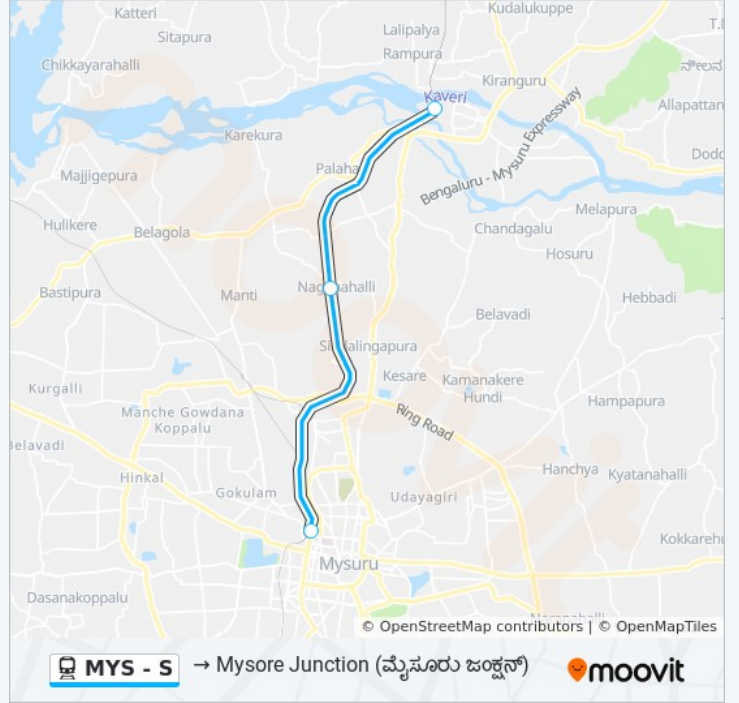

 MYS - S

→ Mysore Junction ()

[Get The App](#)

The MYS - S train line (→ Mysore Junction ()) has 2 routes. For regular weekdays, their operation hours are:

(1) → Mysore Junction (): 03:00 - 21:20 (2) → Sri Rangapattana (): 05:50 - 23:55

Use the Moovit App to find the closest MYS - S train station near you and find out when is the next MYS - S train arriving.

Direction: → Mysore Junction ()

3 stops

[VIEW LINE SCHEDULE](#)

Sri Rangapattana ()

MYS - S train Info

Direction: → Mysore Junction ()

Stops: 3

Trip Duration: 11 min

Line Summary:

Direction: → Sri Rangapattana

()

3 stops

MYS - S train Info

Direction: → Sri Rangapattana

()

Stops: 3

Trip Duration: 11 min

Line Summary:

MYS - S train time schedules and route maps are available in an offline PDF at moovitapp.com. Use the [Moovit App](#) to see live bus times, train schedule or subway schedule, and step-by-step directions for all public transit in Mysore.