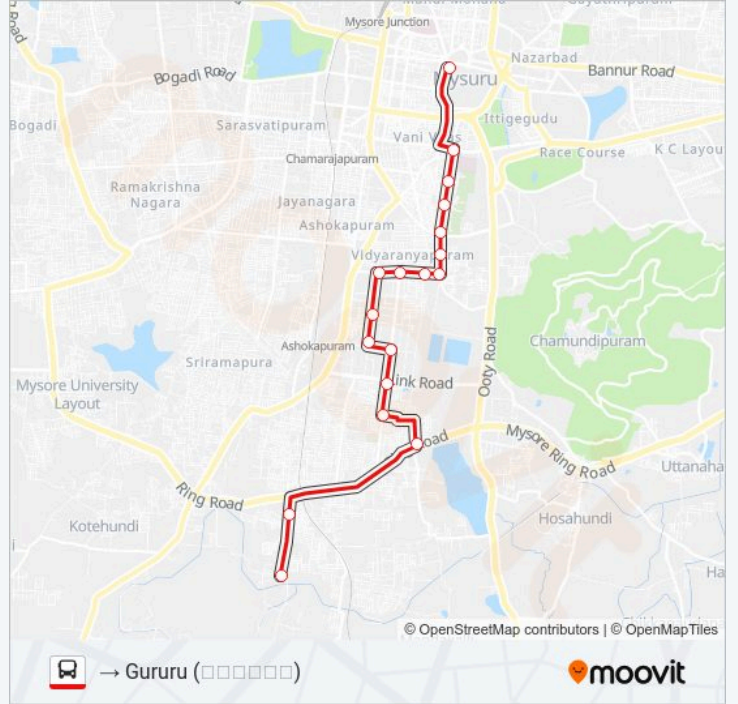

V-11 AIRCON bus time schedules and route maps are available in an offline PDF at moovitapp.com. Use the Moovit App to see live bus times, train schedule or subway schedule, and step-by-step directions for all public transit in Mysore.

© 2024 Moovit - All Rights Reserved