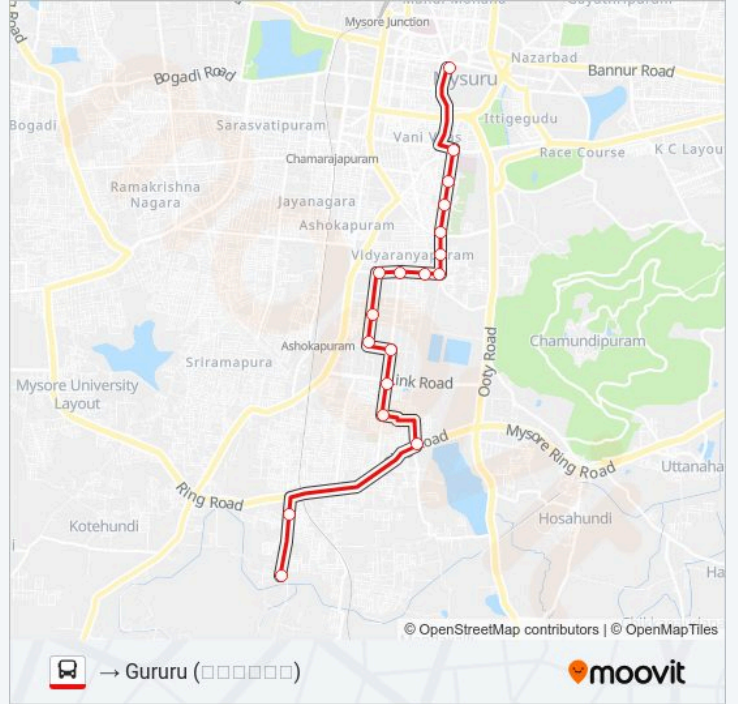

V-11 AIRCON bus time schedules and route maps are available in an offline PDF at moovitapp.com. Use the Moovit App to see live bus times, train schedule or subway schedule, and step-by-step directions for all public transit in Mysore.

© 2025 Moovit - All Rights Reserved