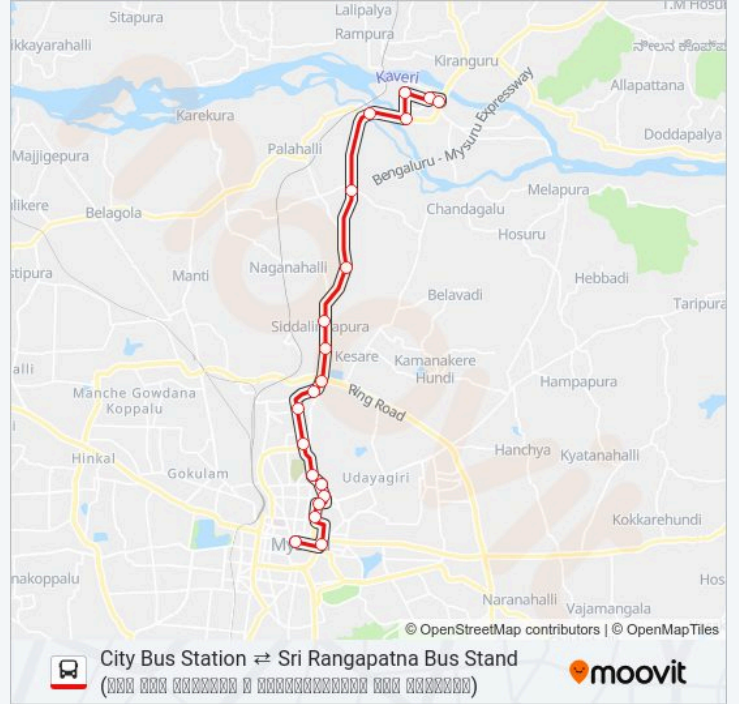

V-313 AIRCON Line

City Bus Station ⇌ Sri Rangapatna Bus Stand (ಕೆ.ಬಿ.ಸಿ. ಪ್ಲಾಟ್ 24 ರಿಂದ ಸಿರಿ ರಂಗಪತ್ನಾ ಬಸ್ ಸ್ಟಾಂಡ್)

Get The App

The V-313 AIRCON bus line (City Bus Station ⇌ Sri Rangapatna Bus Stand (ಕೆ.ಬಿ.ಸಿ. ಪ್ಲಾಟ್ 24 ರಿಂದ ಸಿರಿ ರಂಗಪತ್ನಾ ಬಸ್ ಸ್ಟಾಂಡ್)) has 2 routes. For regular weekdays, their operation hours are:

(1) → Sri Rangapatna Bus Station (ಸಿರಿ ರಂಗಪತ್ನಾ ಬಸ್ ಸ್ಟಾಂಡ್): 08:10-17:08 (2) → City Bus Station (ಕೆ.ಬಿ.ಸಿ. ಪ್ಲಾಟ್ 24): 09:07-18:05

Use the Moovit App to find the closest V-313 AIRCON bus station near you and find out when is the next V-313 AIRCON bus arriving.

→ City Bus Station (ಸಿರಿ ರಂಗಪತ್ನಾ ಬಸ್ ನಿಲ್ದಾಣ) Route Timetable:

Monday	09:07-18:05
Tuesday	09:07-18:05
Wednesday	09:07-18:05
Thursday	09:07-18:05
Friday	09:07-18:05
Saturday	09:07-18:05
Sunday	09:07-18:05

V-313 AIRCON bus Info

Direction: → City Bus Station (ಸಿರಿ ರಂಗಪತ್ನಾ ಬಸ್ ನಿಲ್ದಾಣ)

Stops: 20

Trip Duration: 34 min

Line Summary:

Hardinge Circle

City Bus Station (ಕಿಟಿ ಸಿಟಿ ಬಸ್ ಸ್ಟೇಷನ್)

V-313 AIRCON bus time schedules and route maps are available in an offline PDF at moovitapp.com. Use the Moovit App to see live bus times, train schedule or subway schedule, and step-by-step directions for all public transit in Mysore.