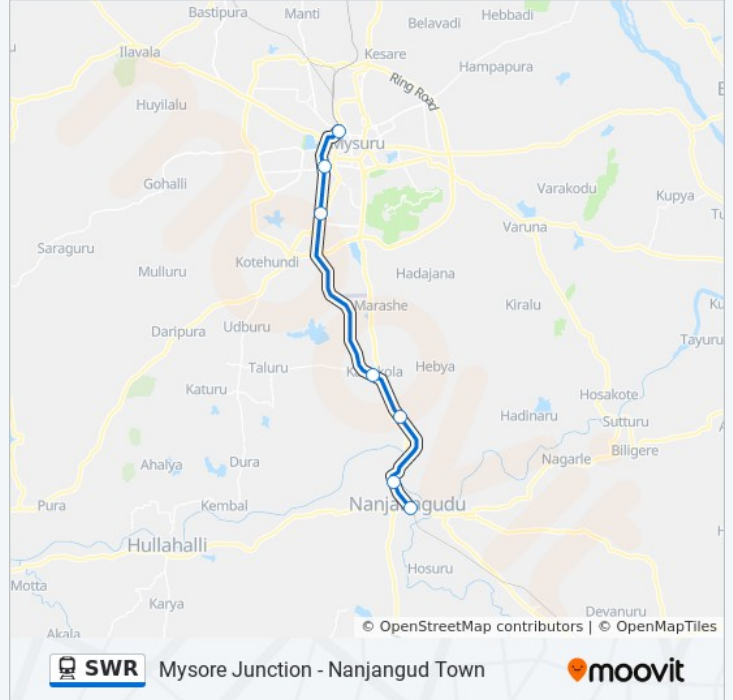

Mysore Junction - Nanjangud Town

Get The App

The SWR train line (Mysore Junction - Nanjangud Town) has 2 routes. For regular weekdays, their operation hours are:
(1) Mysore Junction: 10:45(2) Nanjangud Town: 09:10
Use the Moovit App to find the closest SWR train station near you and find out when is the next SWR train arriving.

Sunday	10:45
Monday	10:45
Tuesday	10:45
Wednesday	10:45
Thursday	10:45
Friday	10:45
Saturday	10:45

SWR train Info

Direction: Mysore Junction

Stops: 7

Trip Duration: 50 min

Line Summary:

Direction: Nanjangud Town

7 stops

[VIEW LINE SCHEDULE](#)

- Mysuru Junction ()
- Chamarajapuram
- Ashokapuram
- Kadakola
- Tandavapura
- Sujata Puram Halt
- Nanjangud Town

SWR train Time Schedule

Nanjangud Town Route Timetable:

Sunday	09:10
Monday	09:10
Tuesday	09:10
Wednesday	09:10
Thursday	09:10
Friday	09:10
Saturday	09:10

SWR train Info

Direction: Nanjangud Town

Stops: 7

Trip Duration: 45 min

Line Summary:

SWR train time schedules and route maps are available in an offline PDF at moovitapp.com. Use the [Moovit App](#) to see live bus times, train schedule or subway schedule, and step-by-step directions for all public transit in Mysore.