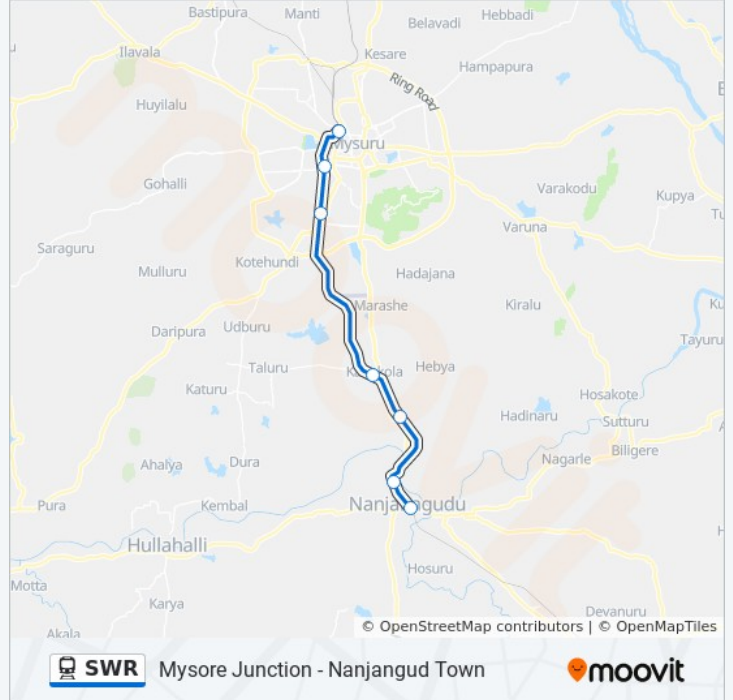

Mysore Junction - Nanjangud Town

Get The App

The SWR train line (Mysore Junction - Nanjangud Town) has 2 routes. For regular weekdays, their operation hours are:
(1) Mysore Junction: 10:45(2) Nanjangud Town: 09:10
Use the Moovit App to find the closest SWR train station near you and find out when is the next SWR train arriving.

Direction: Mysore Junction

7 stops

[VIEW LINE SCHEDULE](#)

- Nanjangud Town
- Sujata Puram Halt
- Tandavapura
- Kadakola
- Ashokapuram
- Chamarajapuram
- Mysuru Junction ()

SWR train Time Schedule

Mysore Junction Route Timetable:

Sunday	10:45
Monday	10:45
Tuesday	10:45
Wednesday	10:45
Thursday	10:45
Friday	10:45
Saturday	10:45

SWR train Info

Direction: Mysore Junction

Stops: 7

Trip Duration: 50 min

Line Summary:

Direction: Nanjangud Town

7 stops

[VIEW LINE SCHEDULE](#)

- Mysuru Junction ()
- Chamarajapuram
- Ashokapuram
- Kadakola
- Tandavapura
- Sujata Puram Halt
- Nanjangud Town

SWR train Time Schedule

Nanjangud Town Route Timetable:

Sunday	09:10
Monday	09:10
Tuesday	09:10
Wednesday	09:10
Thursday	09:10
Friday	09:10
Saturday	09:10