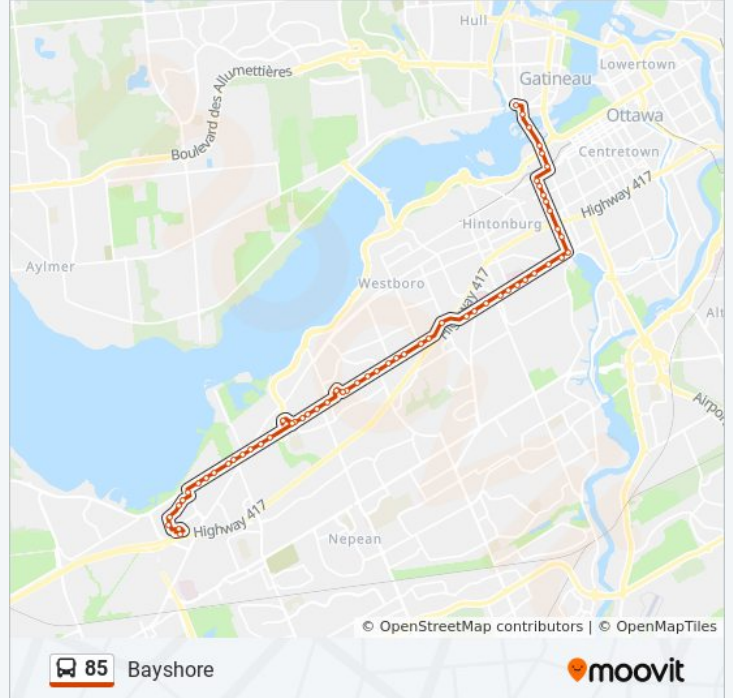

Carling / Anna - the Royal

**85 bus Time Schedule**

Bayshore Route Timetable:

Sunday	12:27 AM - 11:52 PM
Monday	12:22 AM - 11:43 PM
Tuesday	12:13 AM - 11:43 PM
Wednesday	12:13 AM - 11:43 PM
Thursday	12:13 AM - 11:43 PM
Friday	12:13 AM - 11:52 PM
Saturday	12:22 AM - 11:57 PM

**85 bus Info**

**Direction:** Bayshore

**Stops:** 60

**Trip Duration:** 50 min

**Line Summary:**

Carling / Merivale  
Carling / Archibald  
Carling / Kirkwood  
Carling / Saigon  
Carling / Churchill  
Carling / Cole South  
Carling / Highland  
Carling / Broadview  
Carling / Sherbourne  
Carling / Mckellar  
Carling / Melwood  
Carling / Iroquois  
Carling / Iroquois  
Carlingwood Mall - Rexall  
Carlingwood / Carling  
Carling / Woodroffe  
Carling / Woodland  
Carling / Richardson  
Carling / Wentworth  
Carling / Edgeworth  
Lincoln Fields 5a (H)  
Lincoln Fields 4b (G)  
Carling / Tavistock  
Carling / Forest  
Carling / Richmond  
Carling / Britannia  
Carling / Greenview  
Carling / High  
Carling / Ritchie  
Carling / Scrivens  
Carling / Kempster  
Bayshore / Carling  
Woodridge / Ad. 210

Woodridge / Ad. 124

Woodridge / Ad. 130

Woodridge / Ad. 104

Woodridge / Ad. 50

Bayshore

**Direction: Gatineau**

60 stops

[VIEW LINE SCHEDULE](#)

Bayshore

Woodridge / Ad. 71

Woodridge / Ad. 91

Woodridge / Ad. 131

Woodridge / Bayshore Park

Woodridge / Ad. 230

Bayshore / Carling

Carling / Wylie