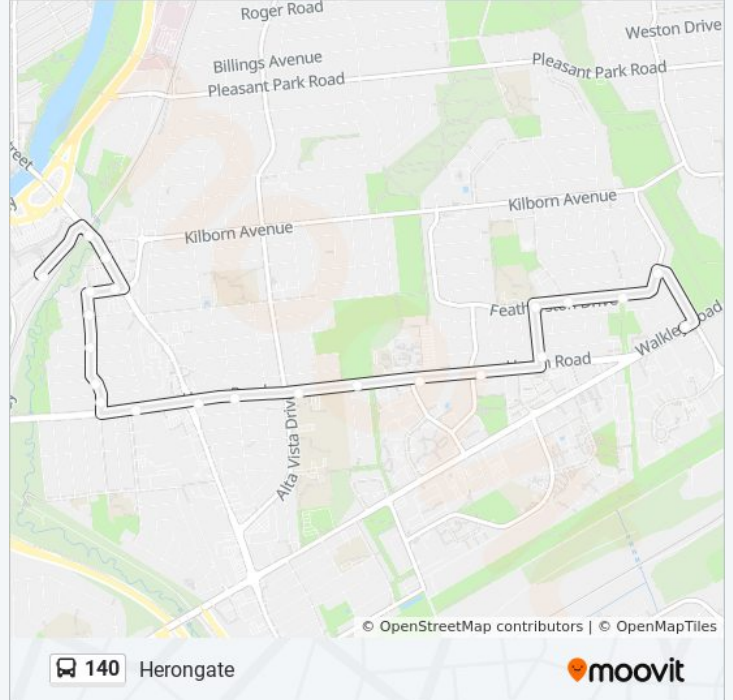

Featherston / Virginia

Featherston / Connecticut

Featherston / Ryder

Walkley / Ryder

140 bus time schedules and route maps are available in an offline PDF at moovitapp.com. Use the [Moovit App](#) to see live bus times, train schedule or subway schedule, and step-by-step directions for all public transit in Ottawa.

[About Moovit](#) · [MaaS Solutions](#) · [Supported Countries](#) · [Mooviter Community](#)

© 2024 Moovit - All Rights Reserved

Check Live Arrival Times