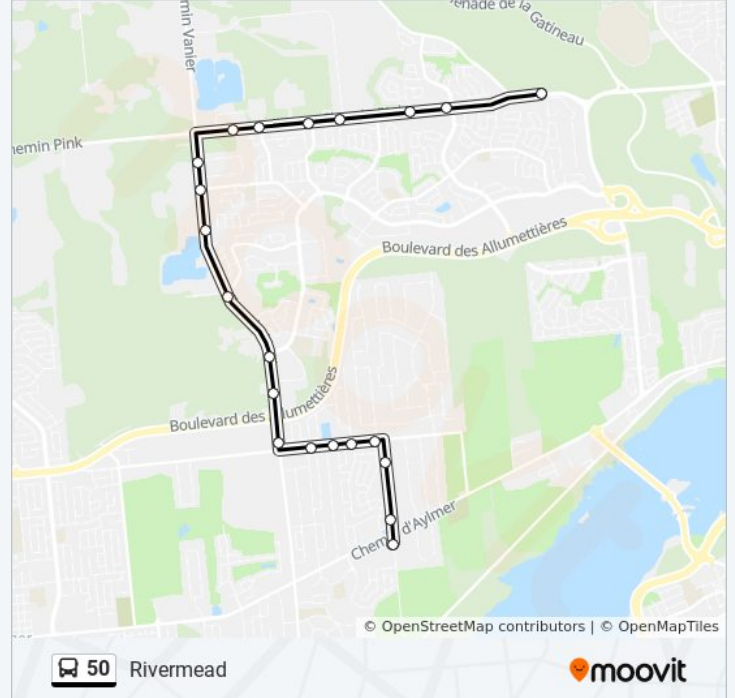

Trip Duration: 20 min

Line Summary:

Mcconnell/Des Manoirs

Rivermead/Émile-Zola

Rivermead/Jean-De La Fontaine

Parc-O-Bus Rivermead

50 bus time schedules and route maps are available in an offline PDF at moovitapp.com. Use the [Moovit App](#) to see live bus times, train schedule or subway schedule, and step-by-step directions for all public transit in Ottawa.