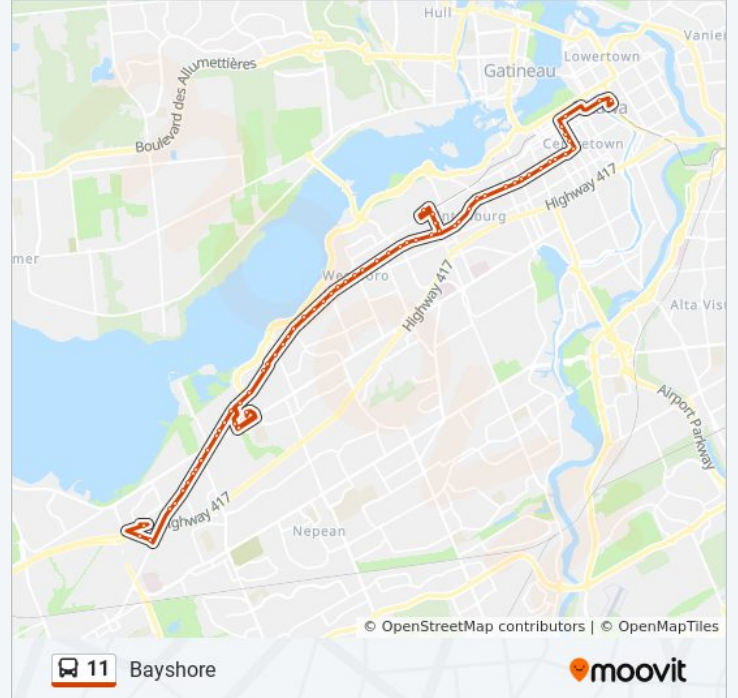

Mcewen / Ambleside

Richmond / Mcewen

Richmond / Starflower

Lincoln Fields Mall West

Croydon / Bond

Carling / Connaught

Lincoln Fields 4b (G)

Carling / Tavistock

Croydon / Lincoln Fields Mall

Lincoln Fields Mall East

Richmond / Assaly

Richmond / Croydon

Richmond / Plaza

Richmond / Poulin

Richmond / Carling

Richmond / High

Richmond / Marielle

2881 Richmond

Richmond / Grenon

Richmond / Lovitt

Richmond / Ridgevalley

Richmond / Bayshore

Holly Acres / Richmond

Holly Acres / Ramp

### Direction: Parliament ~ Parlement

70 stops

[VIEW LINE SCHEDULE](#)

Bayshore

Woodridge / Bayshore

Richmond / Bayshore

Richmond / Bellfield

Richmond / Lovitt