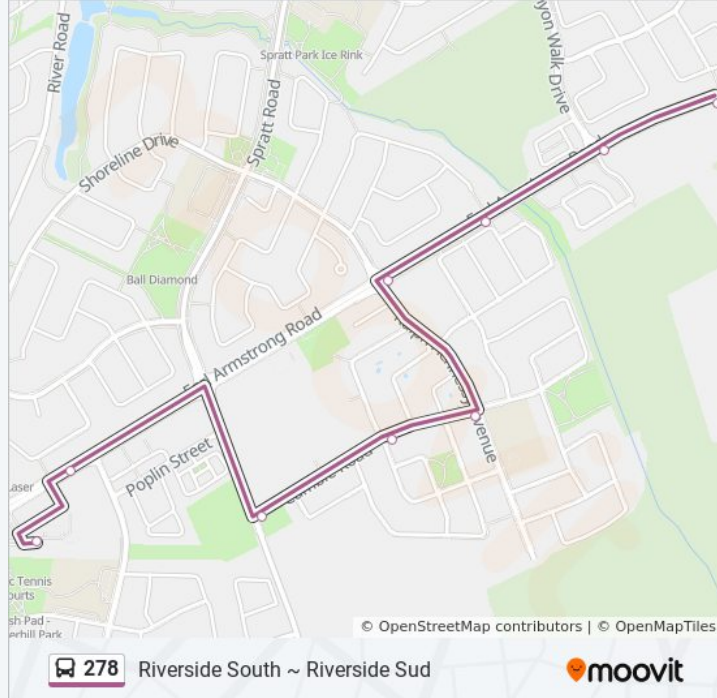

278 bus Info

Direction: Riverside South ~ Riverside Sud

Stops: 31

Trip Duration: 50 min

Line Summary:

Riverview 2a (B)

Earl Armstrong / Riverview P&R

Cambie / Spratt

Cambie / Dreamcatcher

Cambie / Ralph Hennessy

Earl Armstrong / Ralph Hennessy

Earl Armstrong / Sandy Forest Pathway

Earl Armstrong / Portico

Earl Armstrong / Eye Bright Pathway

Direction: Tunney's Pasture

39 stops

[VIEW LINE SCHEDULE](#)

Earl Armstrong / Eye Bright Pathway

Earl Armstrong / Canyon Walk

Earl Armstrong / Sandy Forest Pathway

Ralph Hennessy / Crescendo

Ralph Hennessy / Cambie

Cambie / Carnelian

Spratt / Cambie

Earl Armstrong / Spratt

Earl Armstrong / Wild Shore Pathway

Riverview 1a (A)

Strandherd / Prince Of Wales

Cresthaven / Strandherd

Cresthaven / Valemont

Cresthaven / Brookstone

Cresthaven / Waterbridge