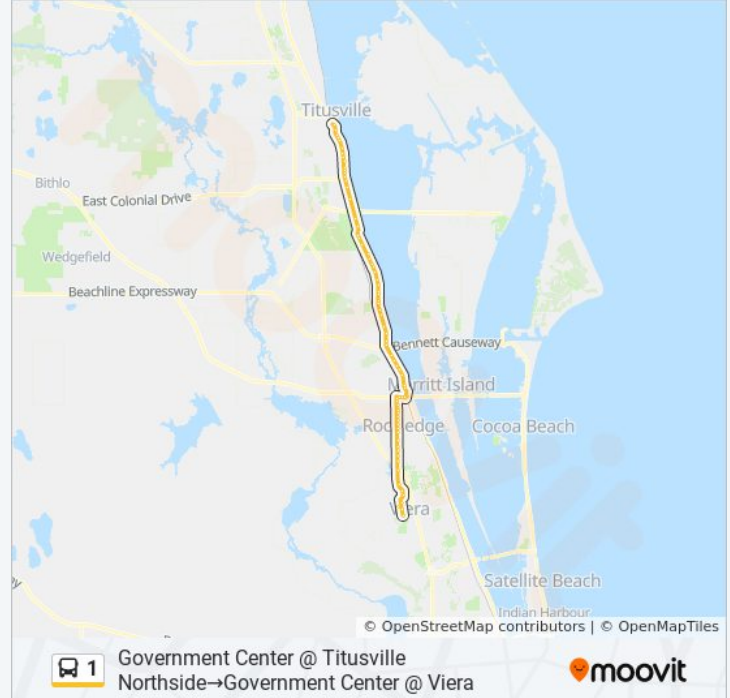

N Cocoa Blvd/Dixon Blvd

N Cocoa Blvd Across From Wells Fargo Bank

N Cocoa Blvd/ W Highland Dr (Sw Corner)

N Cocoa Blvd/ Peachtree St NW Corner

S Cocoa Blvd/ Sr 520 NW Corner

Sr 520/ Washington Ave (Ne Corner)

Sr 520/ S Wilson Ave (Ne Corner)

Sr 520/ Blake Ave (Ne Corner)

Sr 520/ Pineapple Ave (Ne Corner)

Transit Center Cocoa East

S Varr Ave/ Holmes St NW Corner

S Varr Ave/ Rosa L Jones Dr NW Corner

Rosa L Jones Dr/ Fiske Blvd SW Corner

Fiske Blvd Across From Bouganvillea Dr

Fiske Blvd/ Pinedale Rd. (Nw Corner)

Fiske Blvd/ St Andrews Dr (Sw Corner)

Fiske Blvd/ Nicklaus Dr (Nw Corner)

Fiske Blvd/ Barton Blvd. (Nw Corner)

Fiske Blvd/ Medallion Dr (Nw Corner)

Fiske Blvd Across From Eyster Blvd

Fiske Blvd/ Lakemoor Blvd (Nw Corner)

Fiske Blvd/ Genevieve Ave (Sw Corner)

Fiske Blvd / Victoria Blvd NE Corner

Fiske Blvd/ Martin Rd (Sw Corner)

Fiske Blvd Across From Lowes