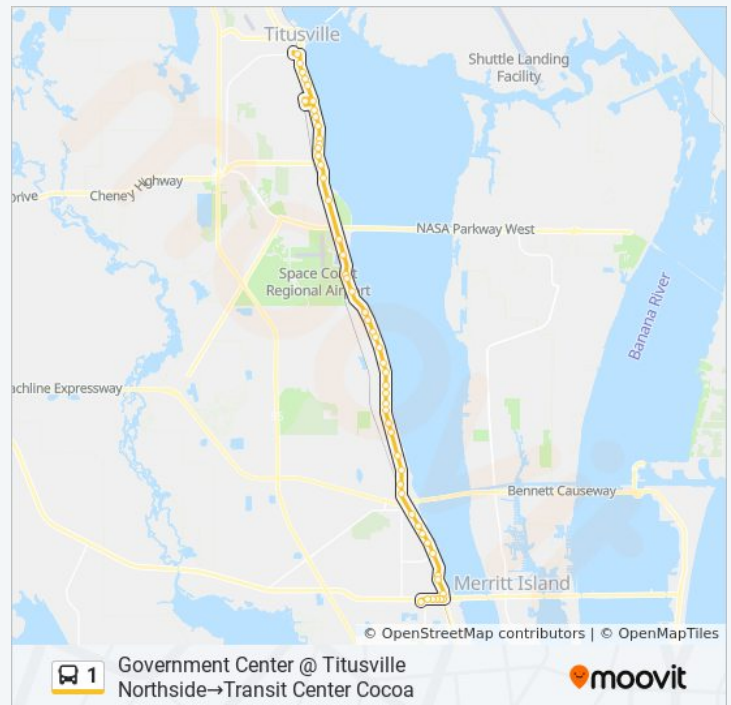

Titus Landing

S Washington Ave/ Lado Ln NW Corner
 S Washington Ave/ Court St NW Corner
 S Washington Ave/ Narvaez (Nw Corner)
 S Washington Ave/ Olmstead Dr SW Corner
 S Washington Ave/ Delespine Ave (Sw Corner)
 S Washington Ave/ Knox Mcrae Dr SW Corner
 S Washington Ave/ Pritchard St SW Corner
 Washington Ave/ Sr-50 (Sw Corner)
 S Washington Ave/ Riveredge Dr (W Side)
 S Washington Ave@ Children Center
 S Washington Ave/ Vectorspace Blvd (Se Corner)

N Cocoa Blvd/ Williams Point Blvd NW Corner

N Cocoa Blvd / Camp Rd SW Corner

N Cocoa Blvd/ Melalueca Rd SW Corner

Wednesday	8:00 PM
Thursday	8:00 PM
Friday	8:00 PM
Saturday	5:55 PM

1 bus Info

Direction: Government Center @ Titusville
 Northside→Transit Center Cocoa East

Stops: 53

Trip Duration: 30 min

Line Summary:

N Cocoa Blvd/ Sandollar Ln SW Corner

N Cocoa Blvd/ Canaveral Groves Blvd

N Cocoa Blvd @ Cocoa Commercial Center
South Driveway

N Cocoa Blvd/ Cross Rd NW Corner

N Cocoa Blvd/ Roundtree Dr Westside

Sr 520/ Pineapple Ave (Ne Corner)

Transit Center Cocoa East

**Direction: Government Center @ Titusville
Northside→Viera Regional Park**

75 stops

[VIEW LINE SCHEDULE](#)

Government Center @ Titusville Northside