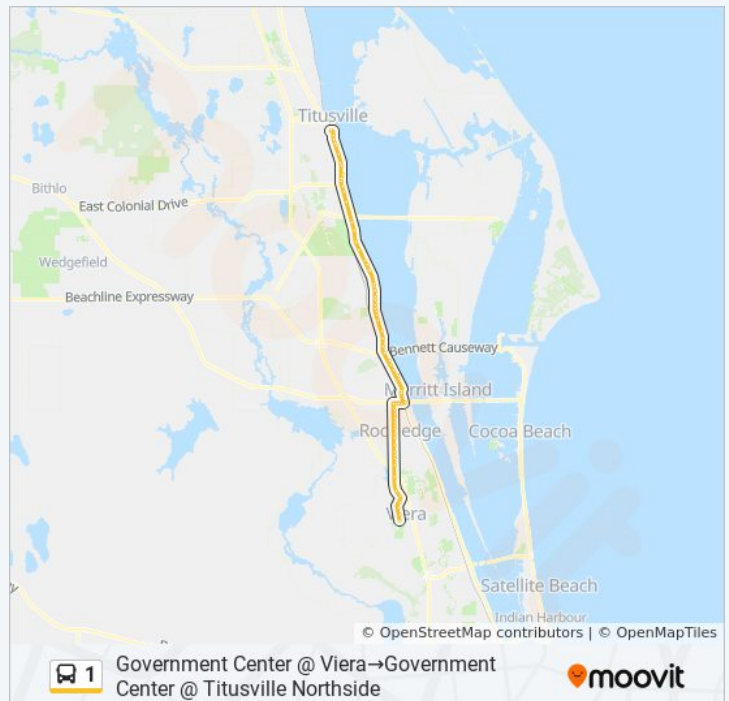

Stadium Pkwy/ Fellowship Pl NW Corner

Brevard County Health Dept Viera Clinic

Viera Regional Park

Direction: Government Center @ Viera→Government Center @ Titusville Northside

72 stops

[VIEW LINE SCHEDULE](#)

- Government Center @ Viera
- Viera High School
- Stadium Pkwy Across From Stadium
- Stadium Pkwy/ Porada Dr E Side
- Stadium Pkwy/ Rosemount Dr (Se Corner)
- Stadium Pkwy/ Sonoma Wy SE Corner
- Fiske Blvd/ Prosperity Pl (Se Corner)
- Fiske Blvd @ Lowes
- Fiske Blvd/ Roy Wall Blvd (Ne Corner)
- Fiske Blvd / Heritage Acres Blvd NE Corner
- Fiske Blvd/ Swiss Pointe Blvd(Se Corner)
- Fiske Blvd/ Levitt Parkway (Ne Corner)
- Fiske Blvd/ Eyster Blvd (Se Corner)
- Fiske Blvd Across From Medallion Dr
- Fiske Blvd/ Barton Blvd (Ne Corner)
- Fiske Blvd/ Nicklaus Dr (Se Corner)
- Fiske Blvd Across From St Andrews Dr
- Fiske Blvd/ Church St (Se Corner)
- Fiske Blvd/ Bouganvillea Dr (Se Corner)
- Fiske Blvd/ Pluckebaum Rd (Se Corner)
- Rosa L Jones Dr/ Fiske Blvd NW Corner
- Varr Ave/ Rosa L Jones (Ne Corner)
- Varr Ave/ Holmes St (Se Corner)
- Transit Center Cocoa North
- Sr 520 Pineapple Ave (Sw Corner)
- Sr 520/ Blake Ave (Se Corner)

1 bus Info

Direction: Government Center @ Viera→Government Center @ Titusville Northside

Stops: 72

Trip Duration: 60 min

Line Summary:

Sr 520/ S. Wilson Ave (Sw Corner)

S Cocoa Blvd/ Sr 520 (Ne Corner)

N Cocoa Blvd/ Grimes St (Se Corner)