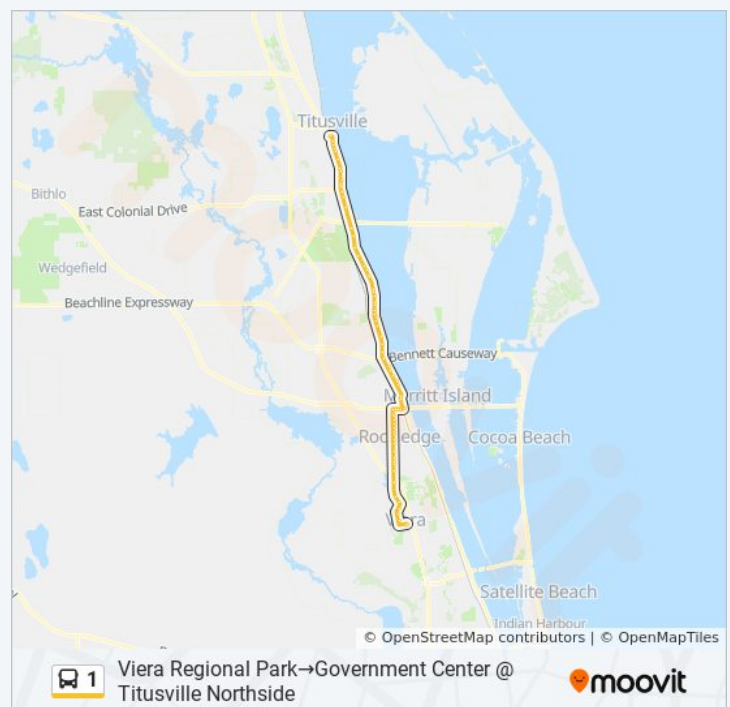

1 bus Info

Direction: Viera Regional Park→Government Center @ Titusville Northside

Stops: 73

Trip Duration: 55 min

Line Summary:

N Cocoa Blvd/ Fairmont Dr SE Corner

N Cocoa Blvd/ Mcleod Dr (Se Corner)

N Cocoa Blvd/ Highpoint Dr (Se Corner)