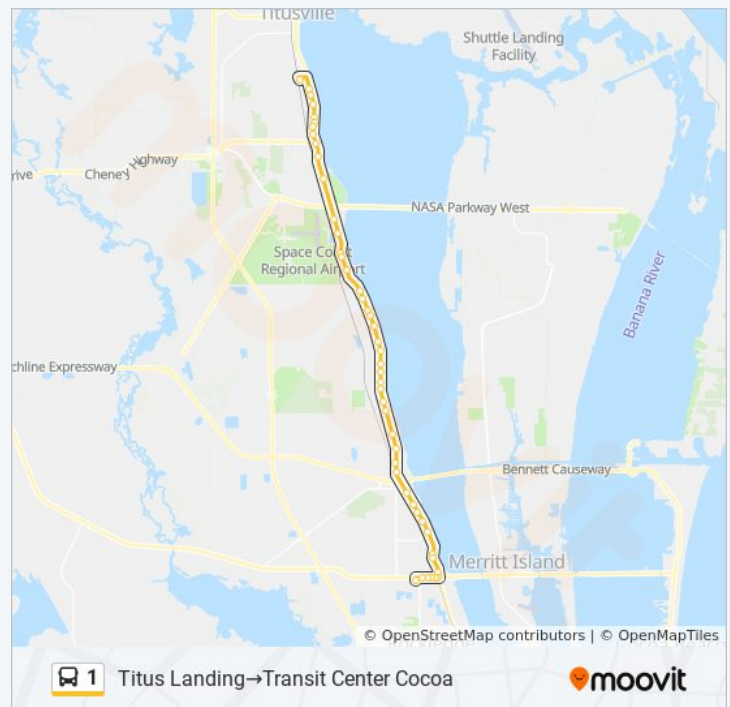

Titus Landing

S Washington Ave/ Lado Ln NW Corner

S Washington Ave/ Court St NW Corner

S Washington Ave/ Narvaez (Nw Corner)

S Washington Ave/ Olmstead Dr SW Corner

S Washington Ave/ Delespine Ave (Sw Corner)

S Washington Ave/ Knox Mcrae Dr SW Corner

S Washington Ave/ Pritchard St SW Corner

Washington Ave/ Sr-50 (Sw Corner)

S Washington Ave/ Riveredge Dr (W Side)

S Washington Ave@ Children Center

S Washington Ave/ Vectorspace Blvd (Se Corner)

S Washington Ave @ 6700 Building

Us 1 Across From Satellite Rd

Us 1 Across From Manatee Hammock
Campground

Us1/ River Park Blvd (Sw Corner)

N Cocoa Blvd/ Palm St NW Corner

N Cocoa Blvd/ Elkcam Blvd NW Corner

N Cocoa Blvd Across From Boardwalk Condos

N Cocoa Blvd/ Fay Blvd SW Corner

N Cocoa Blvd @ Port St John Plaza

N Cocoa Blvd @ Space Coast Flea Market

N Cocoa Blvd/ Broadway Blvd NW Corner

N Cocoa Blvd @ Blessed Sacrament Church

N Cocoa Blvd/ Williams Point Blvd NW Corner

N Cocoa Blvd / Camp Rd SW Corner

N Cocoa Blvd/ Melalueca Rd SW Corner

N Cocoa Blvd/ Sandollar Ln SW Corner

N Cocoa Blvd/ Canaveral Groves Blvd

N Cocoa Blvd @ Cocoa Commercial Center

Titus Landing→Transit Center Cocoa East Route

Timetable:

Sunday	Not Operational
Monday	7:00 PM - 7:55 PM
Tuesday	7:00 PM - 7:55 PM
Wednesday	7:00 PM - 7:55 PM
Thursday	7:00 PM - 7:55 PM
Friday	7:00 PM - 7:55 PM
Saturday	Not Operational

1 bus Info

Direction: Titus Landing→Transit Center Cocoa East

Stops: 47

Trip Duration: 30 min

Line Summary: