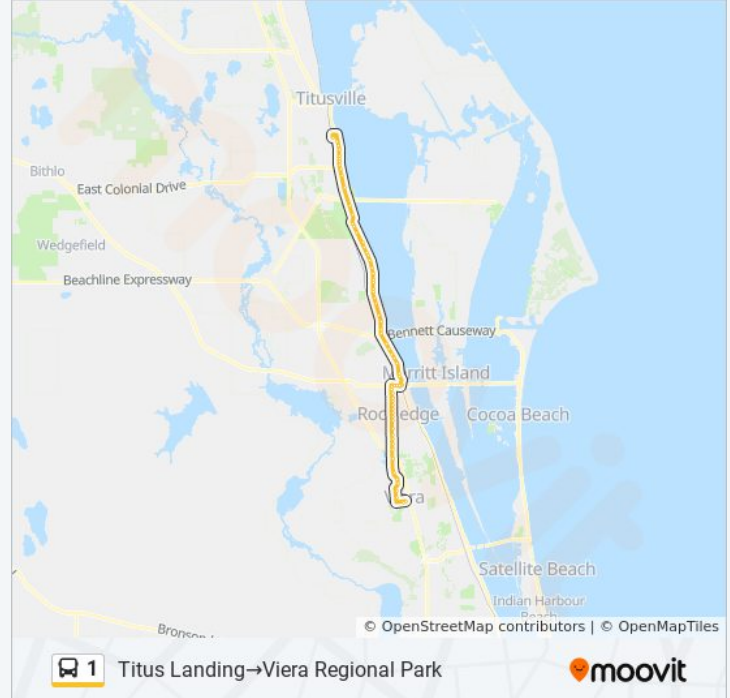

S Washington Ave/ Vectorspace Blvd (Se Corner)

S Washington Ave @ 6700 Building

Us 1 Across From Satellite Rd

Us 1 Across From Manatee Hammock
Campground

Us1/ River Park Blvd (Sw Corner)

N Cocoa Blvd/ Palm St NW Corner

N Cocoa Blvd/ Elkcam Blvd NW Corner

N Cocoa Blvd Across From Boardwalk Condos

N Cocoa Blvd/ Fay Blvd SW Corner

N Cocoa Blvd @ Port St John Plaza

N Cocoa Blvd @ Space Coast Flea Market

N Cocoa Blvd/ Broadway Blvd NW Corner

N Cocoa Blvd @ Blessed Sacrament Church

N Cocoa Blvd/ Williams Point Blvd NW Corner

N Cocoa Blvd / Camp Rd SW Corner

N Cocoa Blvd/ Melalueca Rd SW Corner

N Cocoa Blvd/ Sandollar Ln SW Corner

N Cocoa Blvd/ Canaveral Groves Blvd

N Cocoa Blvd @ Cocoa Commercial Center
South Driveway

N Cocoa Blvd/ Cross Rd NW Corner

N Cocoa Blvd/ Roundtree Dr Westside

N Cocoa Blvd/ Beau Geste Rd SW Corner

N Cocoa Blvd/ Mcleod Dr (W Side)

N Cocoa Blvd/ Michigan Ave (Sw Corner)

N Cocoa Blvd/ Bedford Pl Westside

N Cocoa Blvd / Indian Cir Westside

N Cocoa Blvd/Dixon Blvd

N Cocoa Blvd Across From Wells Fargo Bank

N Cocoa Blvd/ W Highland Dr (Sw Corner)

N Cocoa Blvd/ Peachtree St NW Corner

S Cocoa Blvd/ Sr 520 NW Corner

Sr 520/ Washington Ave (Ne Corner)