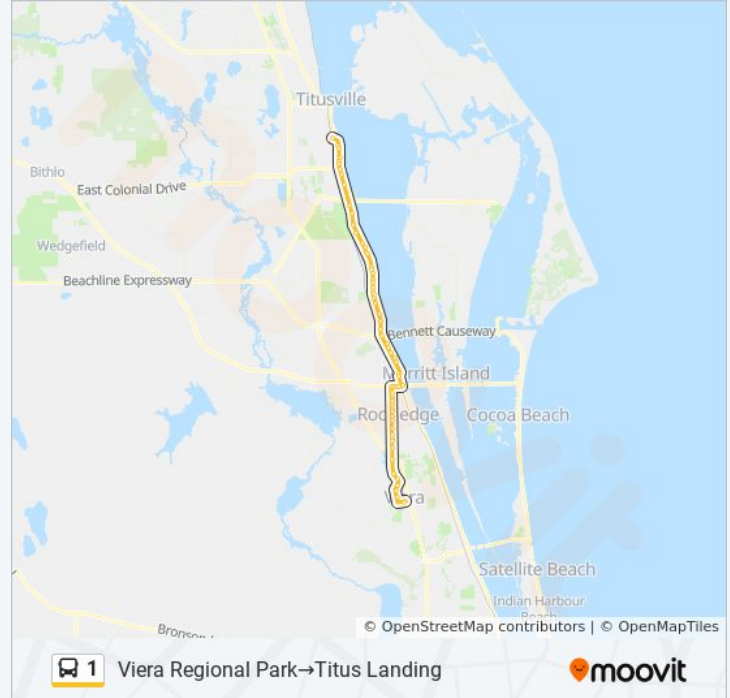

N Cocoa Blvd/ Cottrell Ave (Se Corner)

N Cocoa Blvd/ Fay Blvd NE Corner

N Cocoa Blvd @ Boardwalk Condos

N Cocoa Blvd/ Elkcam Blvd NE Corner

N Cocoa Blvd/ Palm St NE Corner

Us1/ River Park Blvd (Se Corner)

Us 1 @ Manatee Hammock Campgrounds