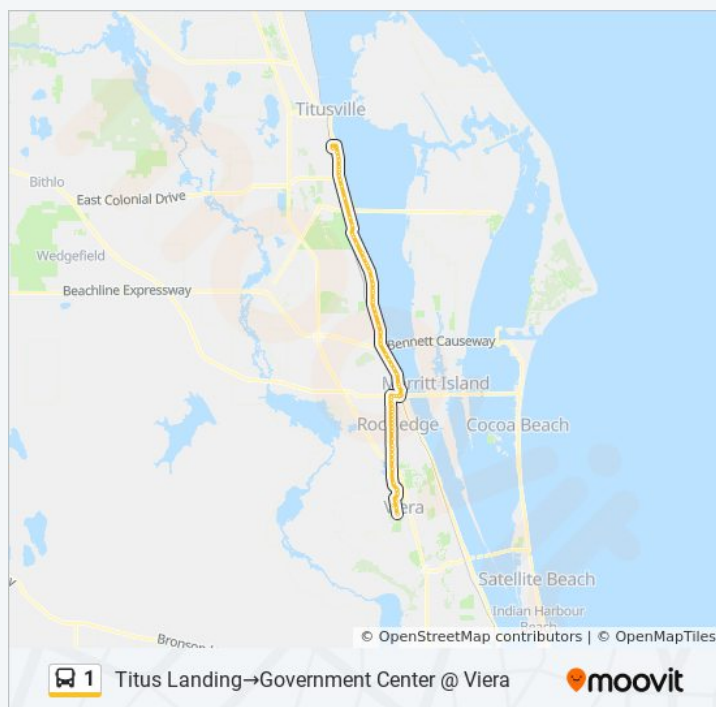

1 bus Info

Direction: Titus Landing→Government Center @
Viera

Stops: 70

Trip Duration: 60 min

Line Summary:

N Cocoa Blvd/ W Highland Dr (Sw Corner)

N Cocoa Blvd/ Peachtree St NW Corner

S Cocoa Blvd/ Sr 520 NW Corner