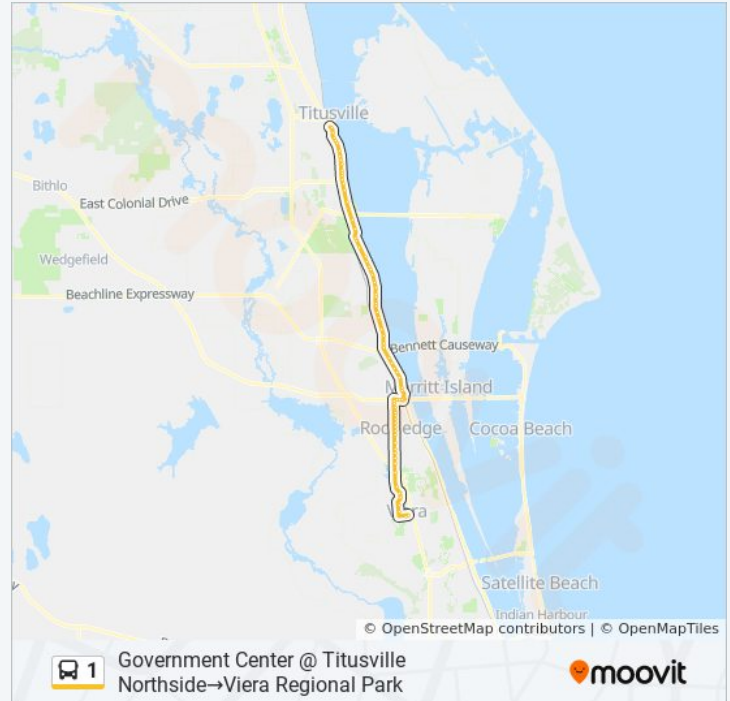

N Cocoa Blvd/ Beau Geste Rd SW Corner

N Cocoa Blvd/ Mcleod Dr (W Side)

N Cocoa Blvd/ Michigan Ave (Sw Corner)

Direction: Government Center @ Titusville
Northside→Viera Regional Park

Stops: 75

Trip Duration: 79 min

Line Summary:

N Cocoa Blvd/ Bedford Pl Westside

N Cocoa Blvd / Indian Cir Westside

N Cocoa Blvd/Dixon Blvd

N Cocoa Blvd Across From Wells Fargo Bank

N Cocoa Blvd/ W Highland Dr (Sw Corner)

N Cocoa Blvd/ Peachtree St NW Corner

S Cocoa Blvd/ Sr 520 NW Corner

Sr 520/ Washington Ave (Ne Corner)

Sr 520/ S Wilson Ave (Ne Corner)

Sr 520/ Blake Ave (Ne Corner)

Sr 520/ Pineapple Ave (Ne Corner)

Transit Center Cocoa East

S Varr Ave/ Holmes St NW Corner